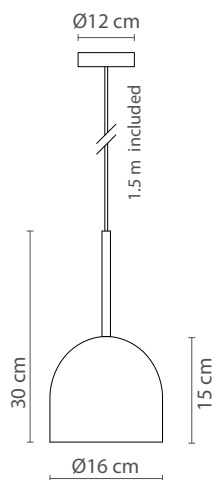

Rio

pendant | 12cm

Characteristics (UE)

Lamp	G9
Power	-
Total flux	-
Efficacy	-
Colour temp.	-
Beam angle	-
CRI	-
IP	IP20
Protocol	On-off
Driver	-
Voltage	220-240V
Guarantee	3 years
Battery	-
Cable length	1.5 m

Dimensions

Materials

Iron structure and textile cable

Finishing

- Matte black
- Matte white
- Matte terracotta red
- Custom

Certificates

Robin

www.robinlamps.com

Rio

pendant | 16cm

Characteristics (UE)

Lamp	E14
Power	-
Total flux	-
Efficacy	-
Colour temp.	-
Beam angle	-
CRI	-
IP	IP20
Protocol	On-off
Driver	-
Voltage	220-240V
Guarantee	3 years
Battery	-
Cable length	1.5 m