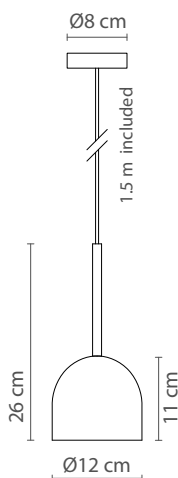

Rio

pendant | 12cm

Characteristics (UE)

Lamp	G9
Power	-
Total flux	-
Efficacy	-
Colour temp.	-
Beam angle	-
CRI	-
IP	IP20
Protocol	On-off
Driver	-
Voltage	220-240V
Guarantee	3 years
Battery	-
Cable length	1.5 m

Dimensions

Materials

Iron structure and textile cable

Finishing

- Matte black
- Matte white
- Matte terracotta red
- Custom

Certificates

Robin

www.robinlamps.com

Rio

pendant | 16cm

Characteristics (UE)

Lamp	E14
Power	-
Total flux	-
Efficacy	-
Colour temp.	-
Beam angle	-
CRI	-
IP	IP20
Protocol	On-off
Driver	-
Voltage	220-240V
Guarantee	3 years
Battery	-
Cable length	1.5 m