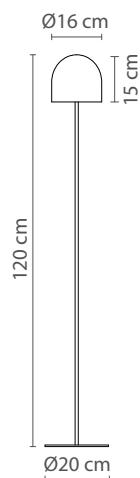

# Rio

floor

## Characteristics (UE)

Lamp	<b>2XG9</b>
Power	-
Total flux	-
Efficacy	-
Colour temp.	-
Beam angle	-
CRI	-
IP	<b>IP20</b>
Protocol	<b>On-off</b>
Driver	-
Voltage	<b>220-240V</b>
Guarantee	<b>3 years</b>
Battery	-
Cable length	<b>1.5 m</b>

## Dimensions