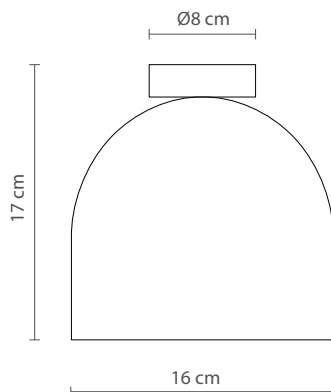

Rio

ceiling

Characteristics (UE)

Lamp	E14
Power	-
Total flux	-
Efficacy	-
Colour temp.	-
Beam angle	-
CRI	-
IP	IP20
Protocol	On-off
Driver	-
Voltage	220-240V
Guarantee	3 years
Battery	-
Cable length	-

Dimensions