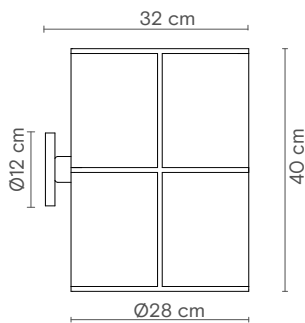

## Dimensions

# Rania

wall | 28cm