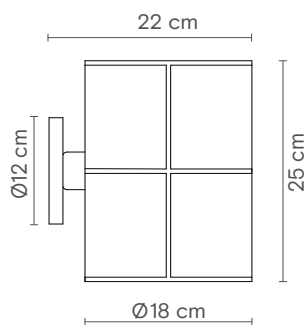

# Rania

wall | 18cm

## Dimensions

# Rania

wall | 28cm