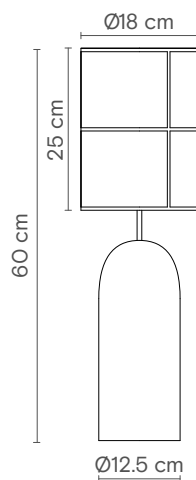

## Characteristics (UE)

Lamp	<b>E27</b>
Power	-
Total flux	-
Efficacy	-
Colour temp.	-
Beam angle	-
CRI	-
IP	<b>IP20</b>
Protocol	<b>On-off</b>
Driver	-
Voltage	<b>220-240V</b>
Guarantee	<b>3 years</b>
Battery	-
Cable length	<b>1.5 m</b>

## Dimensions