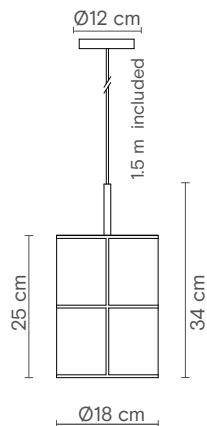

## Characteristics (UE)

Lamp	<b>E27</b>
Power	-
Total flux	-
Efficacy	-
Colour temp.	-
Beam angle	-
CRI	-
IP	<b>IP20</b>
Protocol	<b>On-off</b>
Driver	-
Voltage	<b>220-240V</b>
Guarantee	<b>3 years</b>
Battery	-
Cable length	<b>1.5 m</b>

## Dimensions