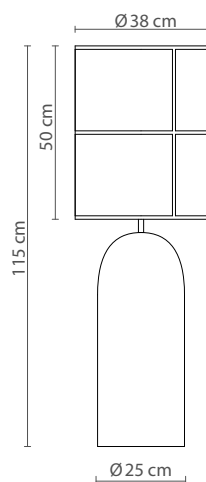

Rania

floor

Characteristics (UE)

Lamp	E27
Power	-
Total flux	-
Efficacy	-
Colour temp.	-
Beam angle	-
CRI	-
IP	IP20
Protocol	On-off
Driver	-
Voltage	220-240V
Guarantee	3 years
Battery	-
Cable length	1.5 m

Dimensions

Materials

Concrete base, fabric shade and plastic cable

Finishing

- Dark grey concrete base / White cream shade
- Light grey concrete base / White cream shade

Certificates

Robin

www.robinlamps.com