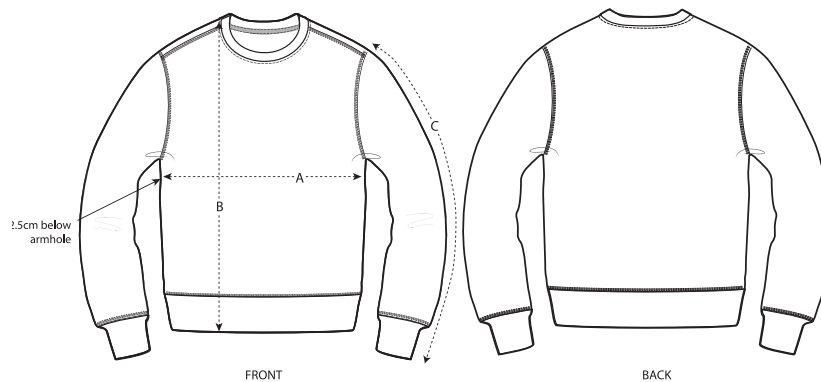

Stanley/Stella Roller

SIZES	XXS	XS	S	M	L	XL	XXL	3XL	4XL	5XL
A Half Chest	46.5	49	51.5	54	57	60	63	66	71	76
B Body Length	60	62	67	71	73	75	77	79	81	82
C Sleeve Length	60.5	61.5	64	65.5	67	68.5	70	70	70	70