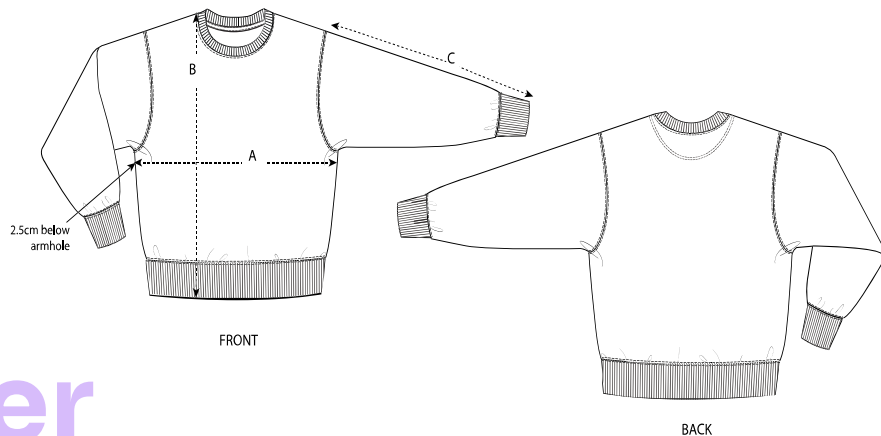

Stanley/Stella Radder

SIZES	XXS	XS	S	M	L	XL	XXL	3XL
A Half Chest	51.5	54	56.5	59	62	65	68	71
B Body Length	62	63	66	70	72	74	76	79
C Sleeve Length	57.5	58.5	61.5	64	65.5	67	68.5	68.5