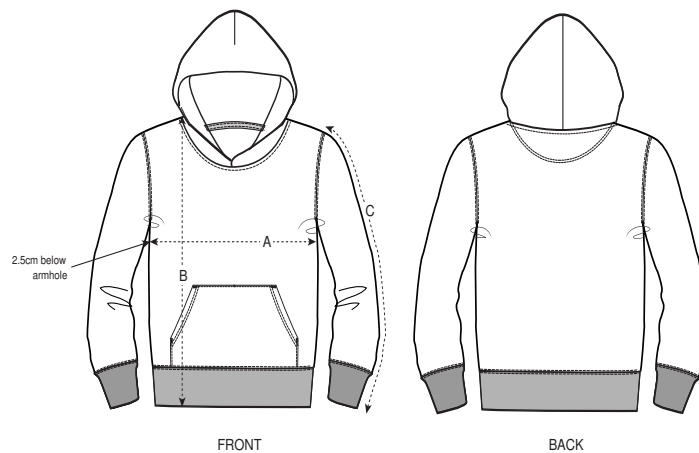

Stanley/Stella Mini cruiser

SIZES	3-4	5-6	7-8	9-11	12-14	
A	Half Chest	35	37	39	43	46
B	Body Length	42	46	51.5	57.5	62.5
C	Sleeve Length	36.5	42	48	54	59