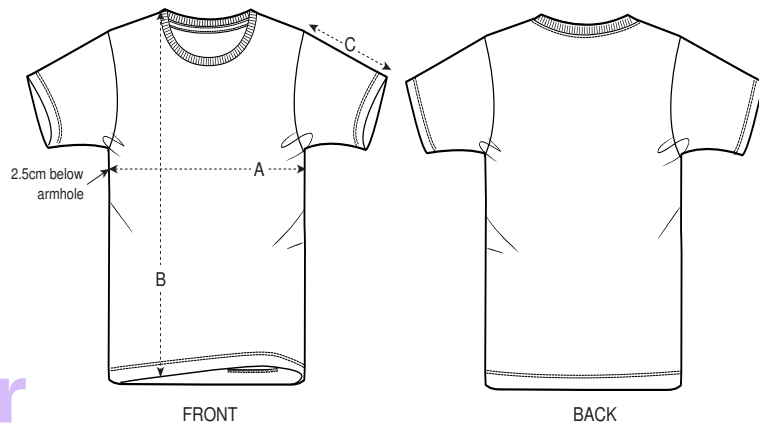

Stanley/Stella Mini creator

SIZES	3-4	5-6	7-8	9-11	12-14	
A	Half Chest	33	35	37	41	44
B	Body Length	42	46	51.5	57.5	62.5
C	Sleeve Length	11.5	12.5	14.5	16.5	18.5