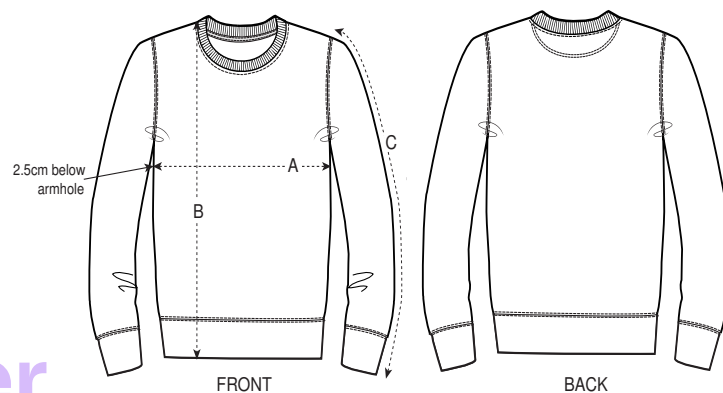

# Stanley/Stella Mini changer

SIZES	3-4	5-6	7-8	9-11	12-14	
A	Half Chest	35	37	39	43	46
B	Body Length	42	46	51.5	57.5	62.5
C	Sleeve Length	36.5	42	48	54	59