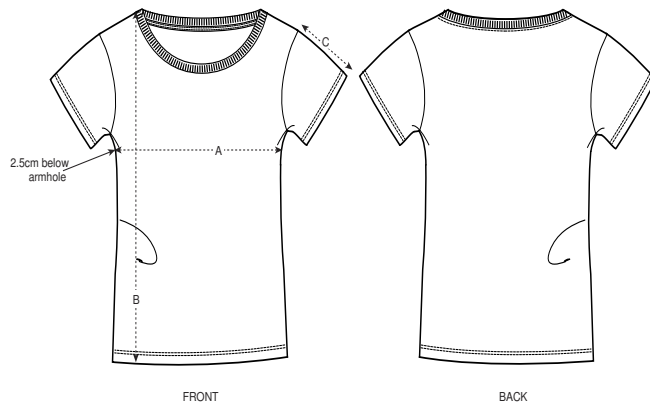

# Stanley/Stella Jazzer

SIZES		XS	S	M	L	XL	XXL	3XL
A	Half Chest	42	45	48	51	54	57	60
B	Body Length	62	64	66	68	69	69	69
C	Sleeve Length	15	15	16	16	17	17	17.5