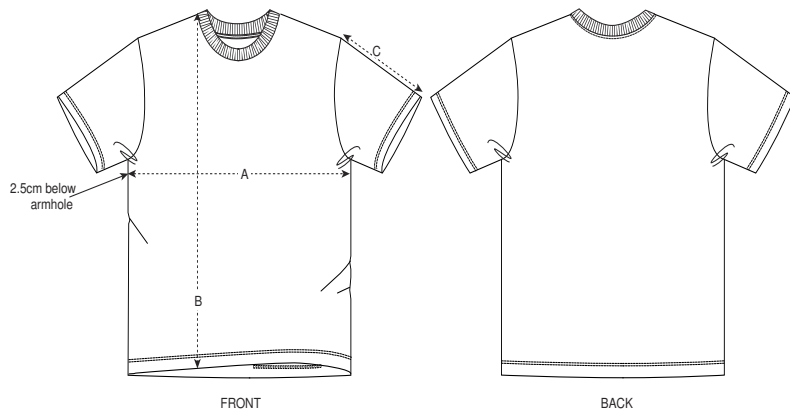

Stanley/Stella Fuser

SIZES	XXS	XS	S	M	L	XL	XXL	3XL
A Half Chest	49	51.5	54.5	57.5	60.5	63.5	66.5	69.5
B Body Length	62	64	67.5	71	73	75	77	79
C Sleeve Length	20.5	21	22	23	24	24	25	26