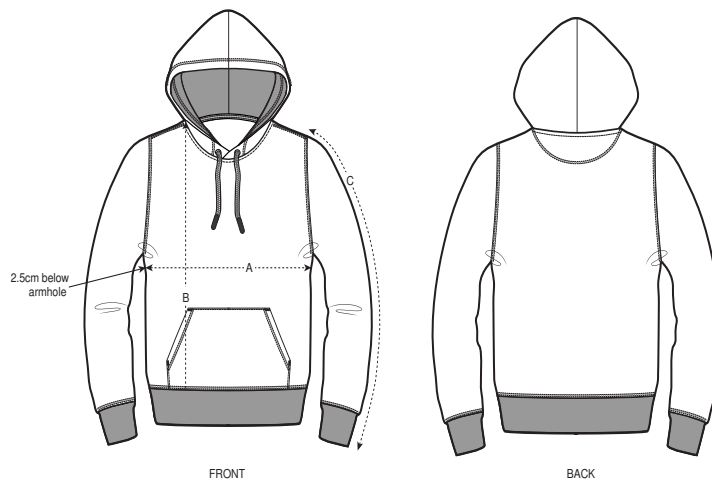

Stanley/Stella Drummer

SIZES	XXS	XS	S	M	L	XL	XXL	3XL	4XL	5XL
A Half Chest	46.5	49	51.5	54	57	60	63	66	71	76
B Body Length	61	63	66	70	72	74	76	78	80	81
C Sleeve Length	60.5	61.5	64	65.5	67	68.5	70	70	70	70