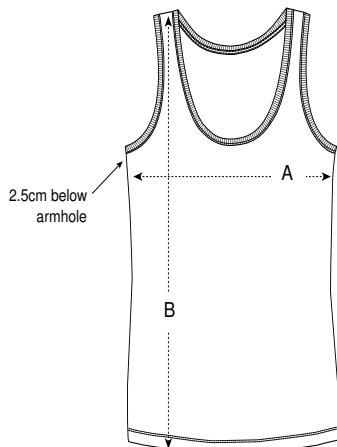

Stanley/Stella Dreamer

FRONT

BACK

SIZES		XS	S	M	L	XL	XXL
A	Half Chest	37.5	40	43	46	49	52
B	Body Length	63	65	67	69	70	70