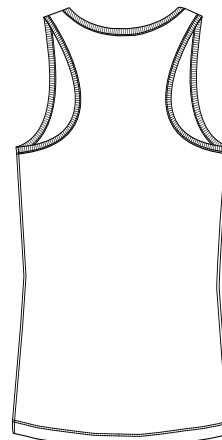

Stanley/Stella Dreamer

FRONT

BACK

SIZES		XS	S	M	L	XL	XXL
A	Half Chest	37.5	40	43	46	49	52
B	Body Length	63	65	67	69	70	70