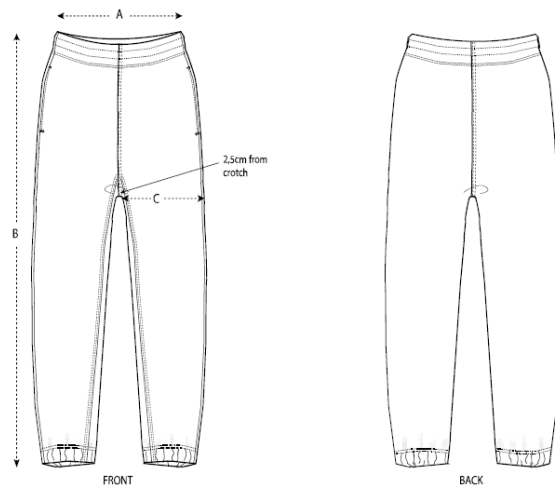

Stanley/Stella Decker

SIZES	XXS	XS	S	M	L	XL	XXL	3XL
A Waist	33.5	35	37	39.5	42.5	45.5	48.5	49.5
B Leg Length	100	100.5	101.5	103.5	105.5	107.5	109.5	109.5
C Tight	32.5	32.5	34	35	36	37.5	39	40