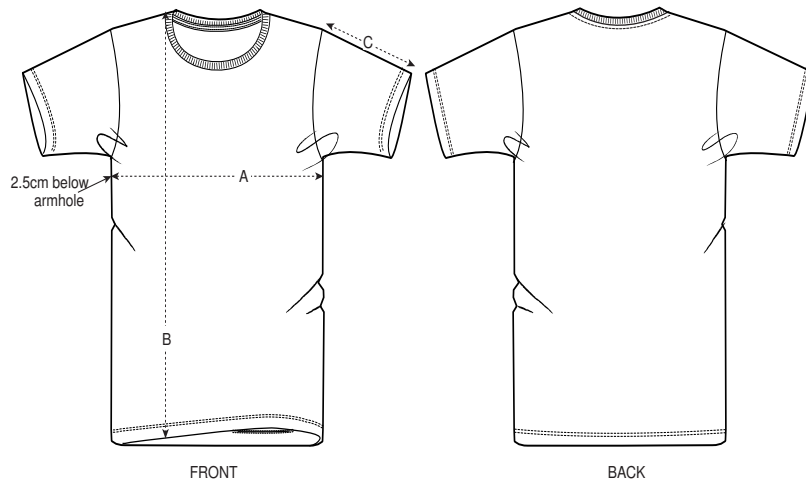

Stanley/Stella Creator

SIZES	XXS	XS	S	M	L	XL	XXL	3XL	4XL	5XL
A Half Chest	43.5	46	49	52	55	58	61	64	69	74
B Body Length	64	66	69	72	74	76	78	80	82	84
C Sleeve Length	19	19.5	20.5	21.5	22.5	22.5	23.5	24.5	24.5	25