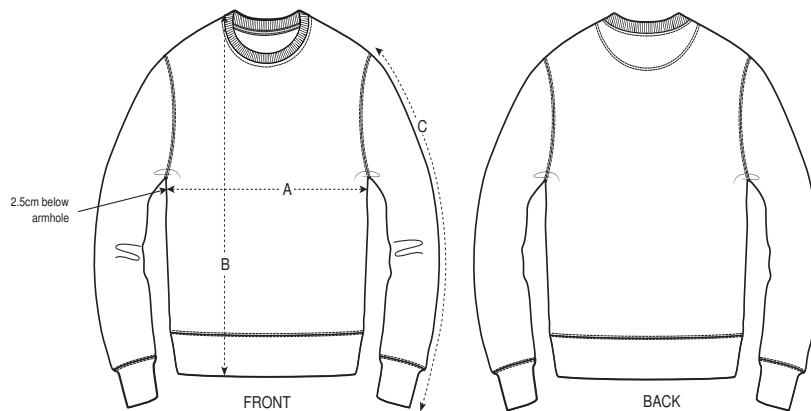

Stanley/Stella Changer

SIZES	XXS	XS	S	M	L	XL	XXL	3XL	4XL	5XL
A Half Chest	45.5	48	50.5	53	56	59	62	65	70	75
B Body Length	63	65	68	72	74	76	78	80	82	83
C Sleeve Length	61	62	64.5	66	67.5	69	70.5	70.5	70.5	70.5