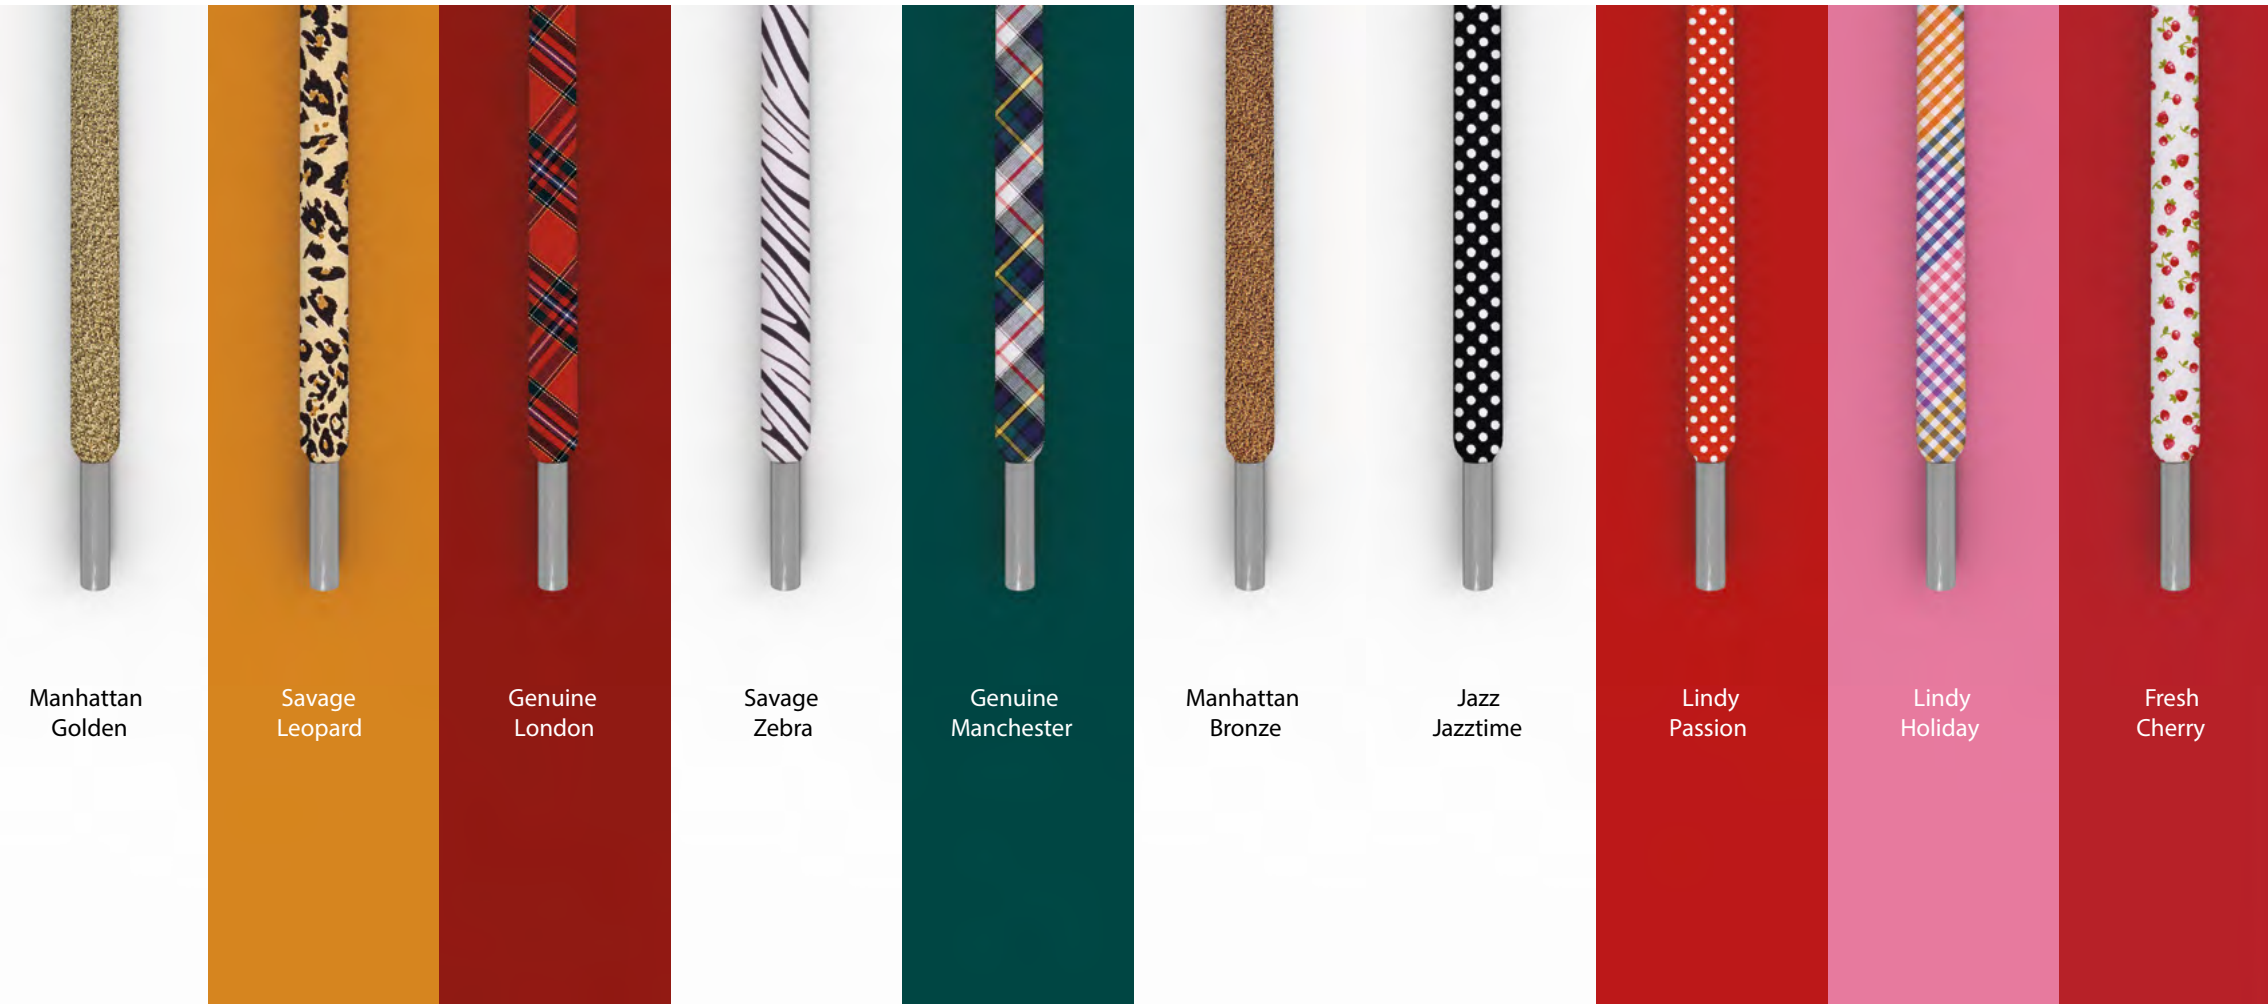

Top Sales

Manhattan Golden

Savage Leopard

Genuine London

Savage Zebra

Genuine Manchester

Manhattan Bronze

Jazz Jazztime

Lindy Passion

Lindy Holiday

Fresh Cherry