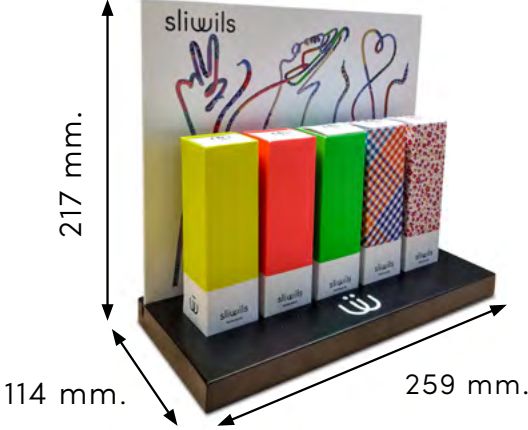

Jazz Jazztime

Lindy Passion

Lindy Holiday

Fresh Cherry

POP

Modular Displays

They provide magnets on all sides, which allow the composition in each space to be as adaptable as possible.

POP

Glorifier

Size Guide

Sliwils Sizes

90 cm

120 cm

140 cm

Caliber 0.7cm

Referential code sliwils