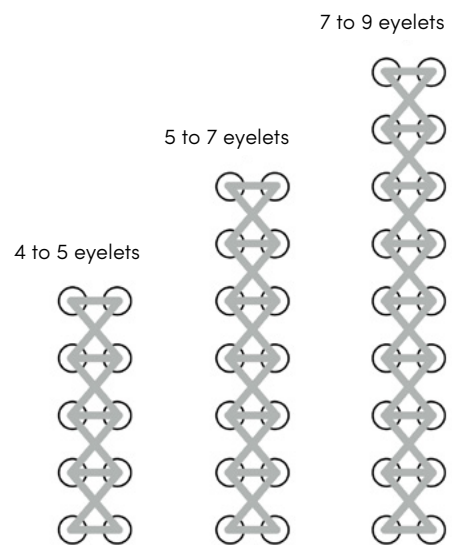

Jazz Jazztime

Lindy Passion

Lindy Holiday

Fresh Cherry

POP

Modular Displays

They provide magnets on all sides, which allow the composition in each space to be as adaptable as possible.

POP

Glorifier

Size Guide

Sliwils Sizes

90 cm

120 cm

140 cm

Caliber 0.7cm

Referential code sliwils