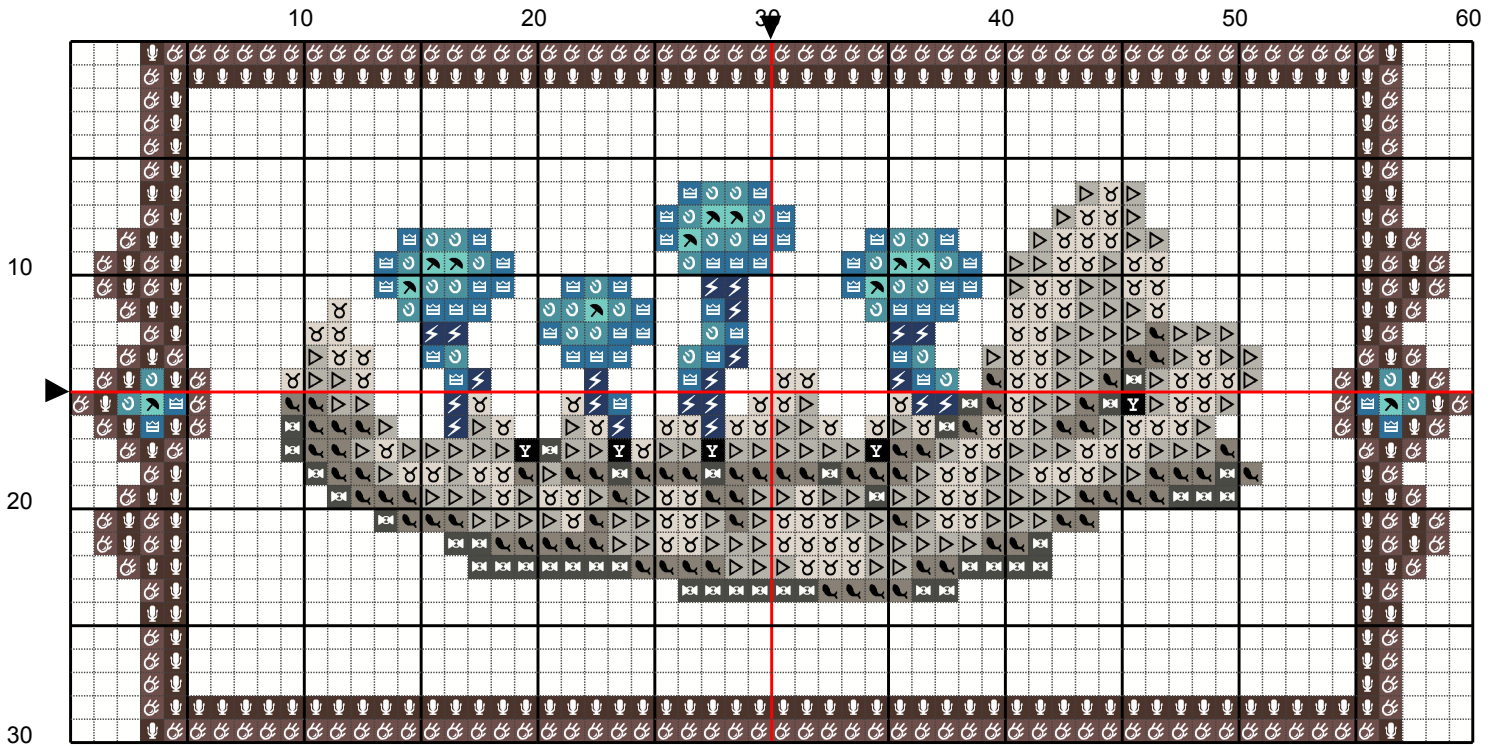

Part 9
Coyote Jaw

469 stitches

Femurs and Fungi, Part 09 / Coyote Jaw

Femurs and Fungi, Part 09 / Coyote Jaw

Femurs and Fungi, Part 09 / Coyote Jaw

Femurs and Fungi, Part 09 / Coyote Jaw

	Number	Name	Skeins
♁	DMC 310	Black	0.1 Skeins
⚡	DMC 311	Navy Blue medium	0.1 Skeins
⚙	DMC 535	Ash Grey very light	0.1 Skeins
♁	DMC 597	Turquoise	0.1 Skeins
♁	DMC 646	Beaver Grey dark	0.1 Skeins
♁	DMC 648	Beaver Grey light	0.1 Skeins
♁	DMC 838	Beige Brown very dark	0.1 Skeins
♁	DMC 964	Sea Green light	0.1 Skeins
♁	DMC 3760	Wedgewood (806)	0.1 Skeins
♁	DMC 3860	Cocoa	0.1 Skeins
♁	DMC 3866	Mocha Brown ultra	0.1 Skeins

Password: boneDISPLAY

This pattern is © Fine Frog Stitching and is intended for personal use only.
Respect an independent artist— Do not distribute for free or monetary gain.