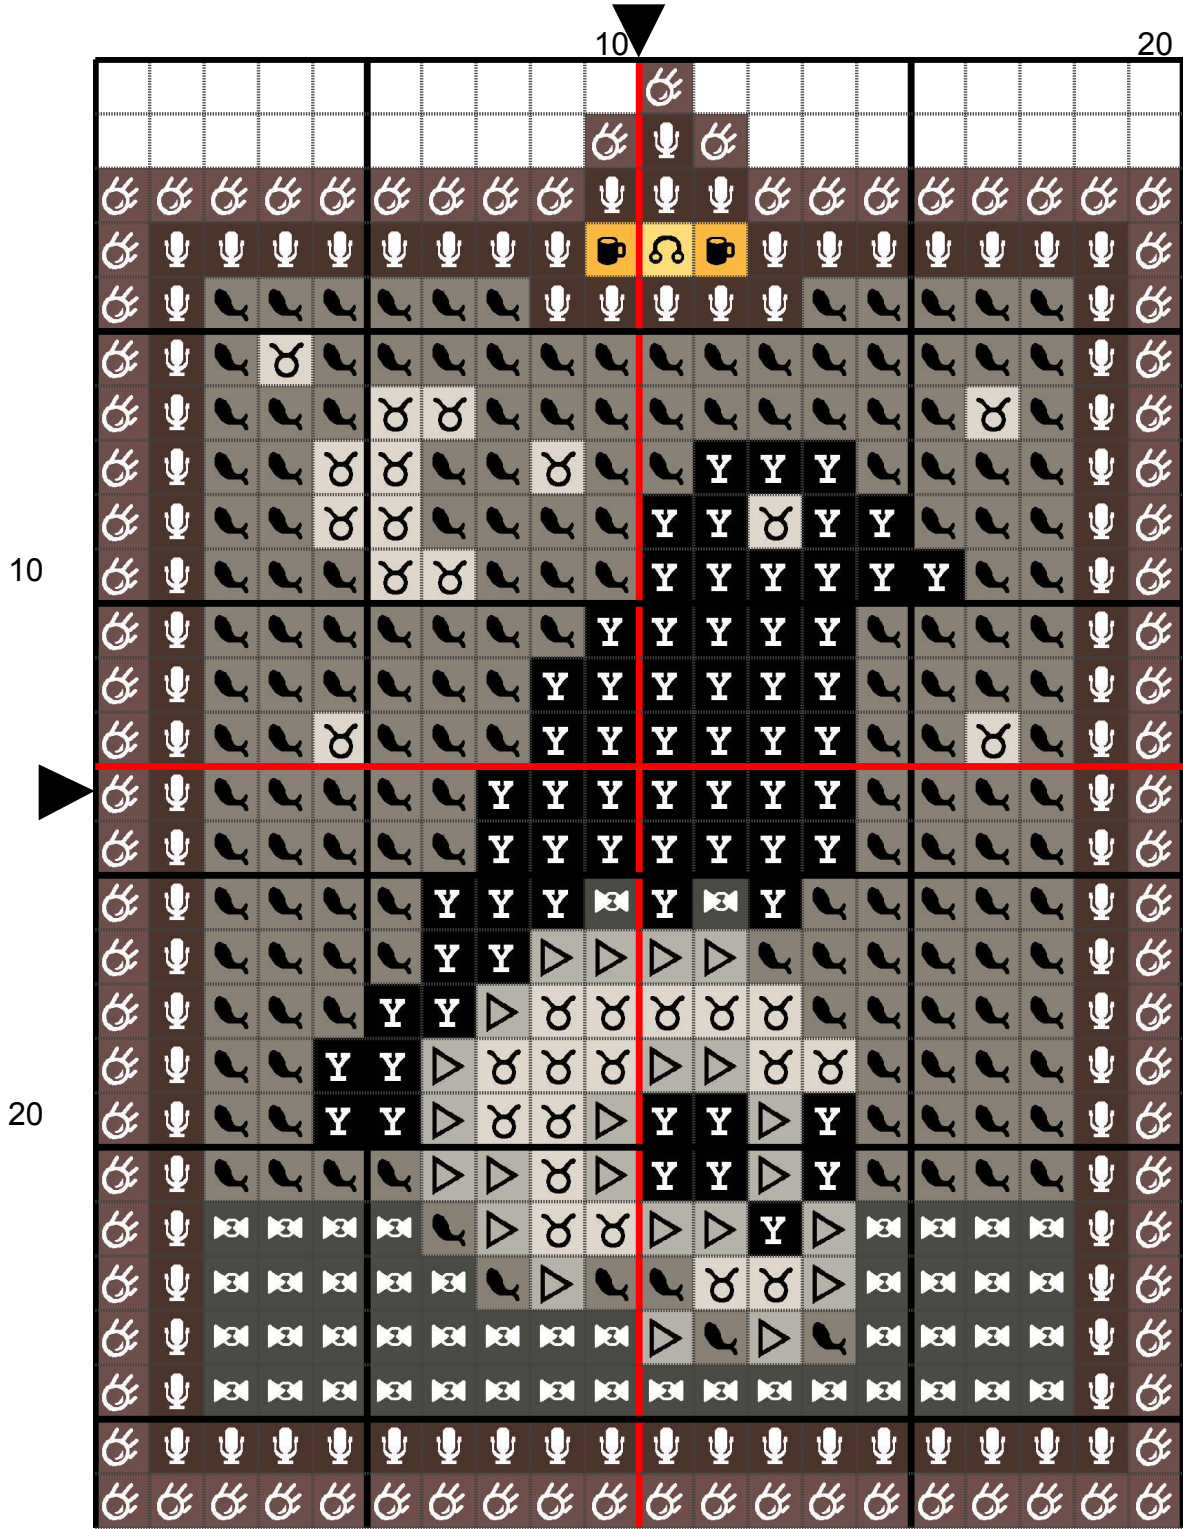

Part 8
Crow Portrait

334 stitches

Femurs and Fungi, Part 08 / Crow Portrait

Femurs and Fungi, Part 08 / Crow Portrait

Femurs and Fungi, Part 08 / Crow Portrait

Femurs and Fungi, Part 08 / Crow Portrait

	Number	Name	Skeins
⚡	DMC 310	Black	0.1 Skeins
⚡	DMC 535	Ash Grey very light	0.1 Skeins
⚡	DMC 646	Beaver Grey dark	0.1 Skeins
⚡	DMC 648	Beaver Grey light	0.1 Skeins
⚡	DMC 725	Topaz	0.1 Skeins
⚡	DMC 744	Yellow pale	0.1 Skeins
⚡	DMC 838	Beige Brown very dark	0.1 Skeins
⚡	DMC 3860	Cocoa	0.1 Skeins
⚡	DMC 3866	Mocha Brown ultra	0.1 Skeins