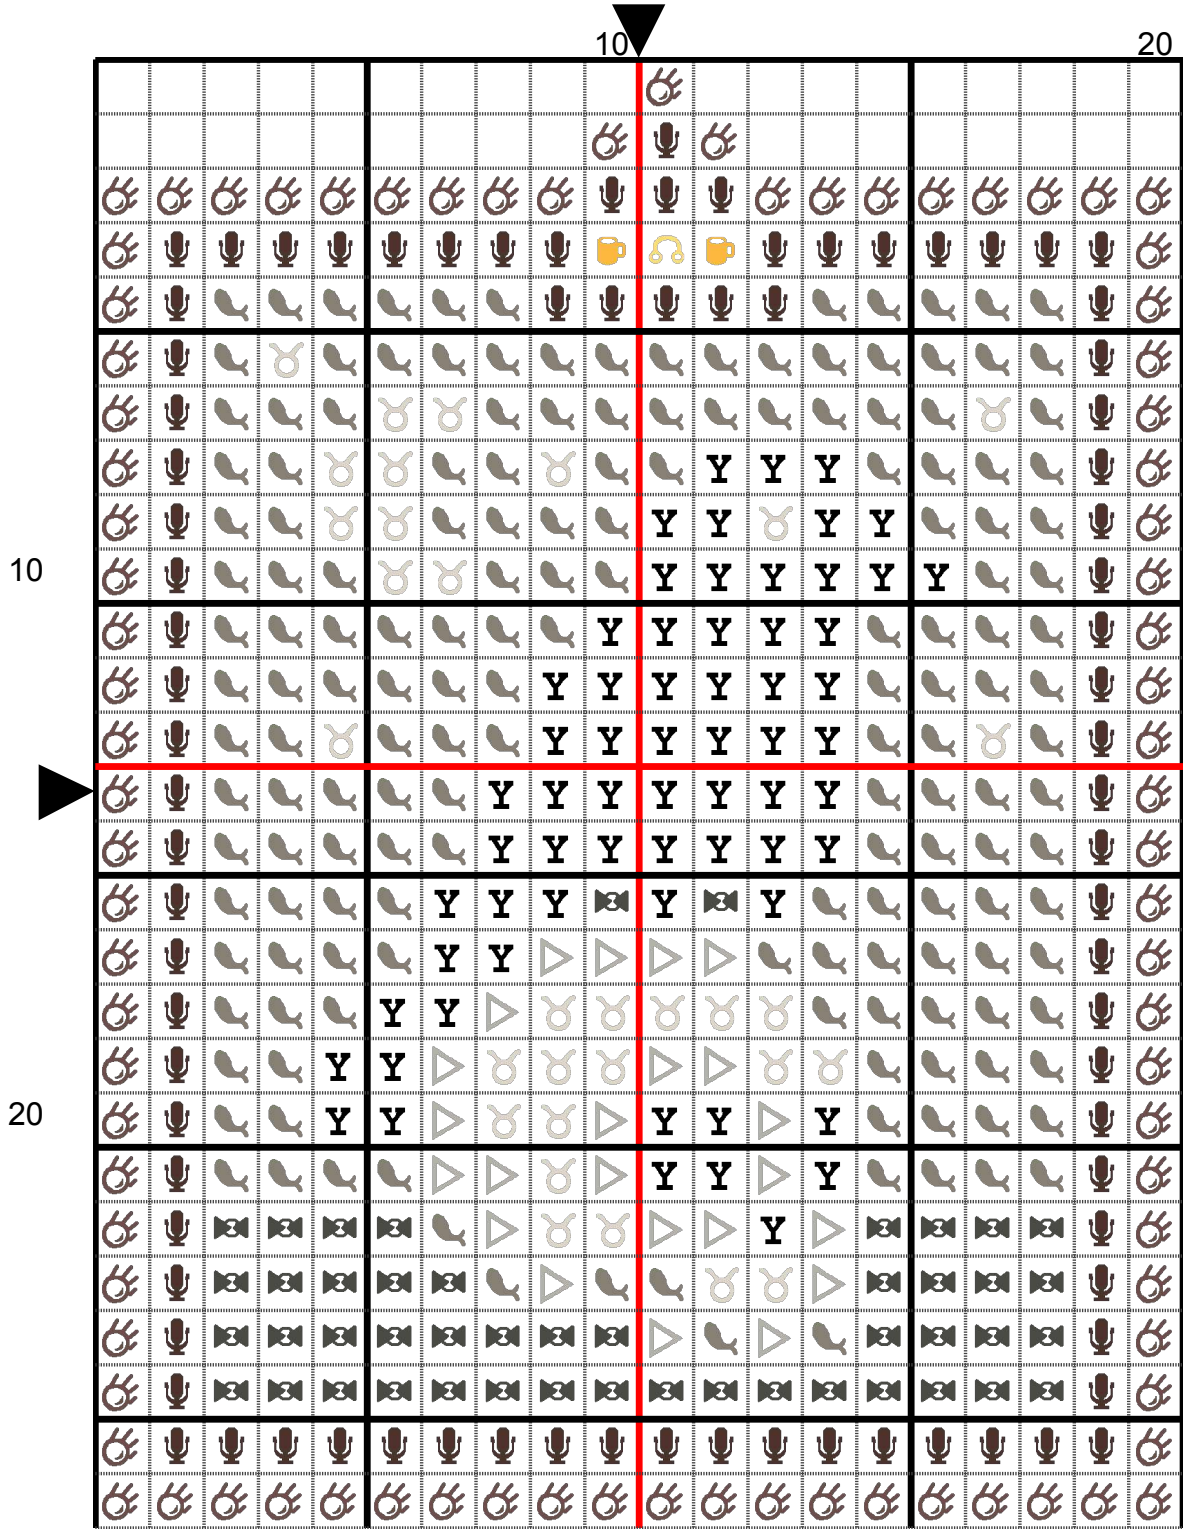

Part 8
Crow Portrait

334 stitches

Femurs and Fungi, Part 08 / Crow Portrait

Femurs and Fungi, Part 08 / Crow Portrait

Femurs and Fungi, Part 08 / Crow Portrait

Femurs and Fungi, Part 08 / Crow Portrait

	Number	Name	Skeins
⚡	DMC 310	Black	0.1 Skeins
⚡	DMC 535	Ash Grey very light	0.1 Skeins
⚡	DMC 646	Beaver Grey dark	0.1 Skeins
⚡	DMC 648	Beaver Grey light	0.1 Skeins
⚡	DMC 725	Topaz	0.1 Skeins
⚡	DMC 744	Yellow pale	0.1 Skeins
⚡	DMC 838	Beige Brown very dark	0.1 Skeins
⚡	DMC 3860	Cocoa	0.1 Skeins
⚡	DMC 3866	Mocha Brown ultra	0.1 Skeins