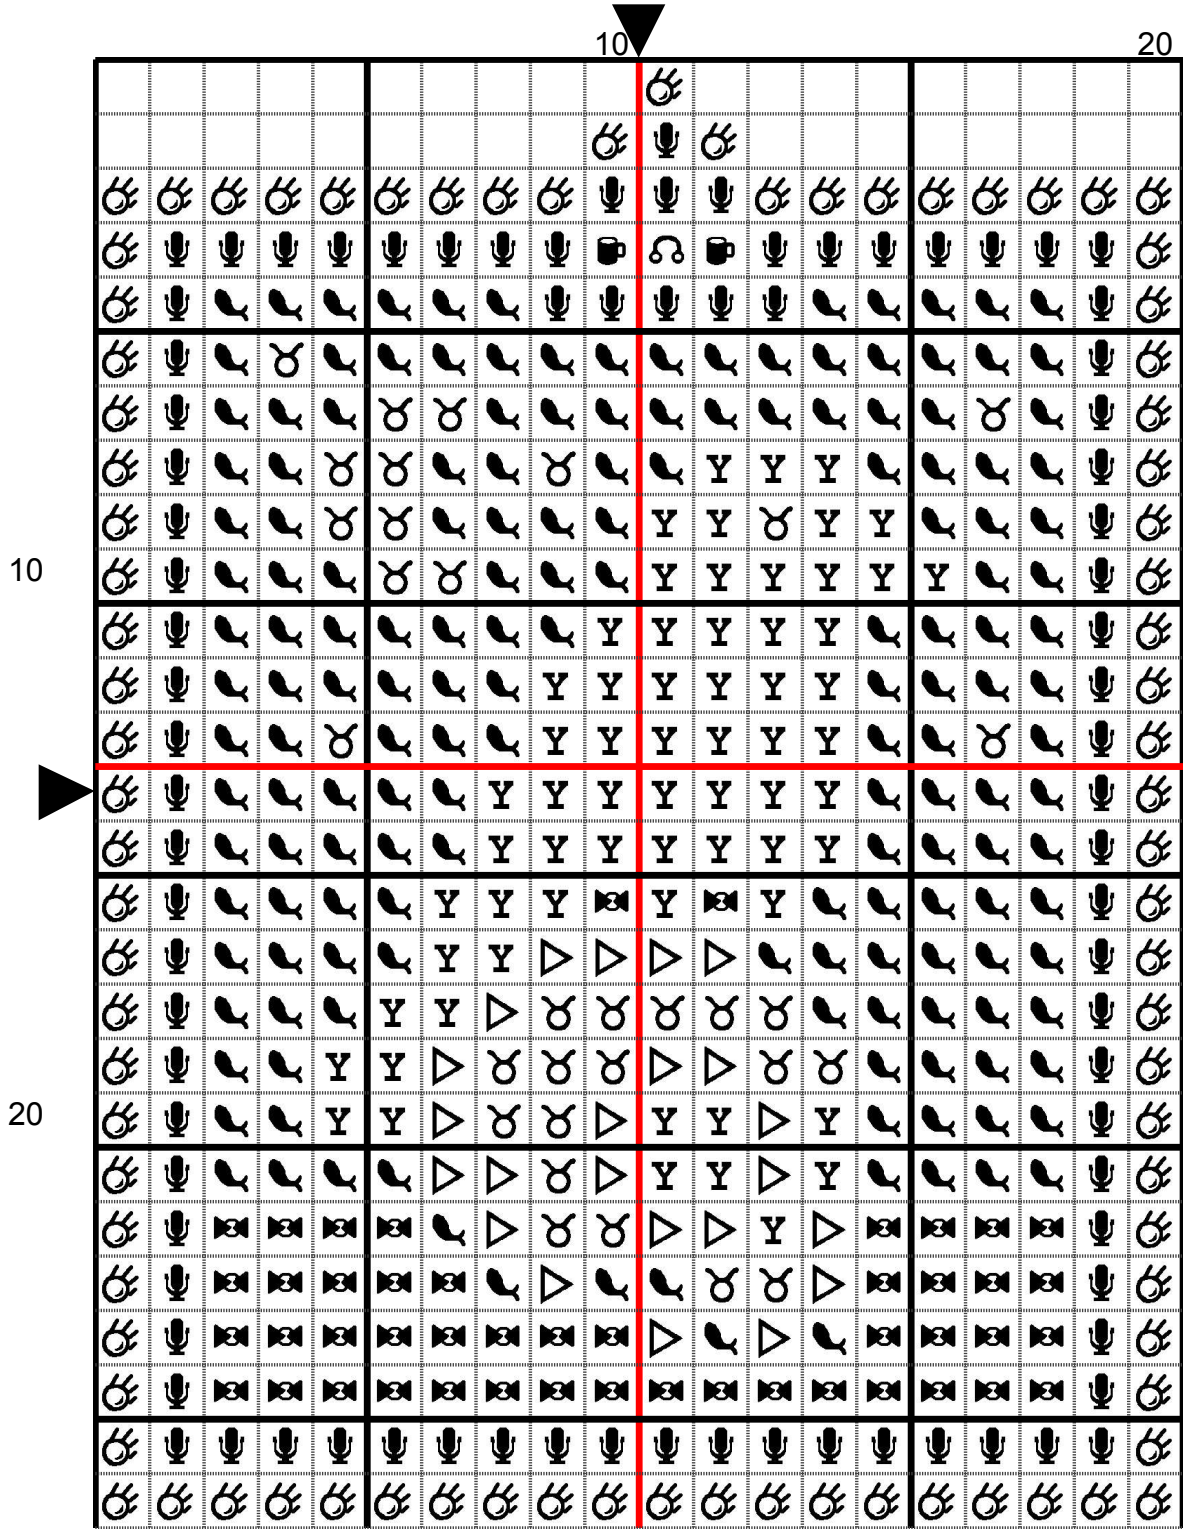

Part 8
Crow Portrait

334 stitches

Femurs and Fungi, Part 08 / Crow Portrait

Femurs and Fungi, Part 08 / Crow Portrait

Femurs and Fungi, Part 08 / Crow Portrait

Femurs and Fungi, Part 08 / Crow Portrait

	Number	Name	Skeins
⚡	DMC 310	Black	0.1 Skeins
⚡	DMC 535	Ash Grey very light	0.1 Skeins
⚡	DMC 646	Beaver Grey dark	0.1 Skeins
⚡	DMC 648	Beaver Grey light	0.1 Skeins
⚡	DMC 725	Topaz	0.1 Skeins
⚡	DMC 744	Yellow pale	0.1 Skeins
⚡	DMC 838	Beige Brown very dark	0.1 Skeins
⚡	DMC 3860	Cocoa	0.1 Skeins
⚡	DMC 3866	Mocha Brown ultra	0.1 Skeins