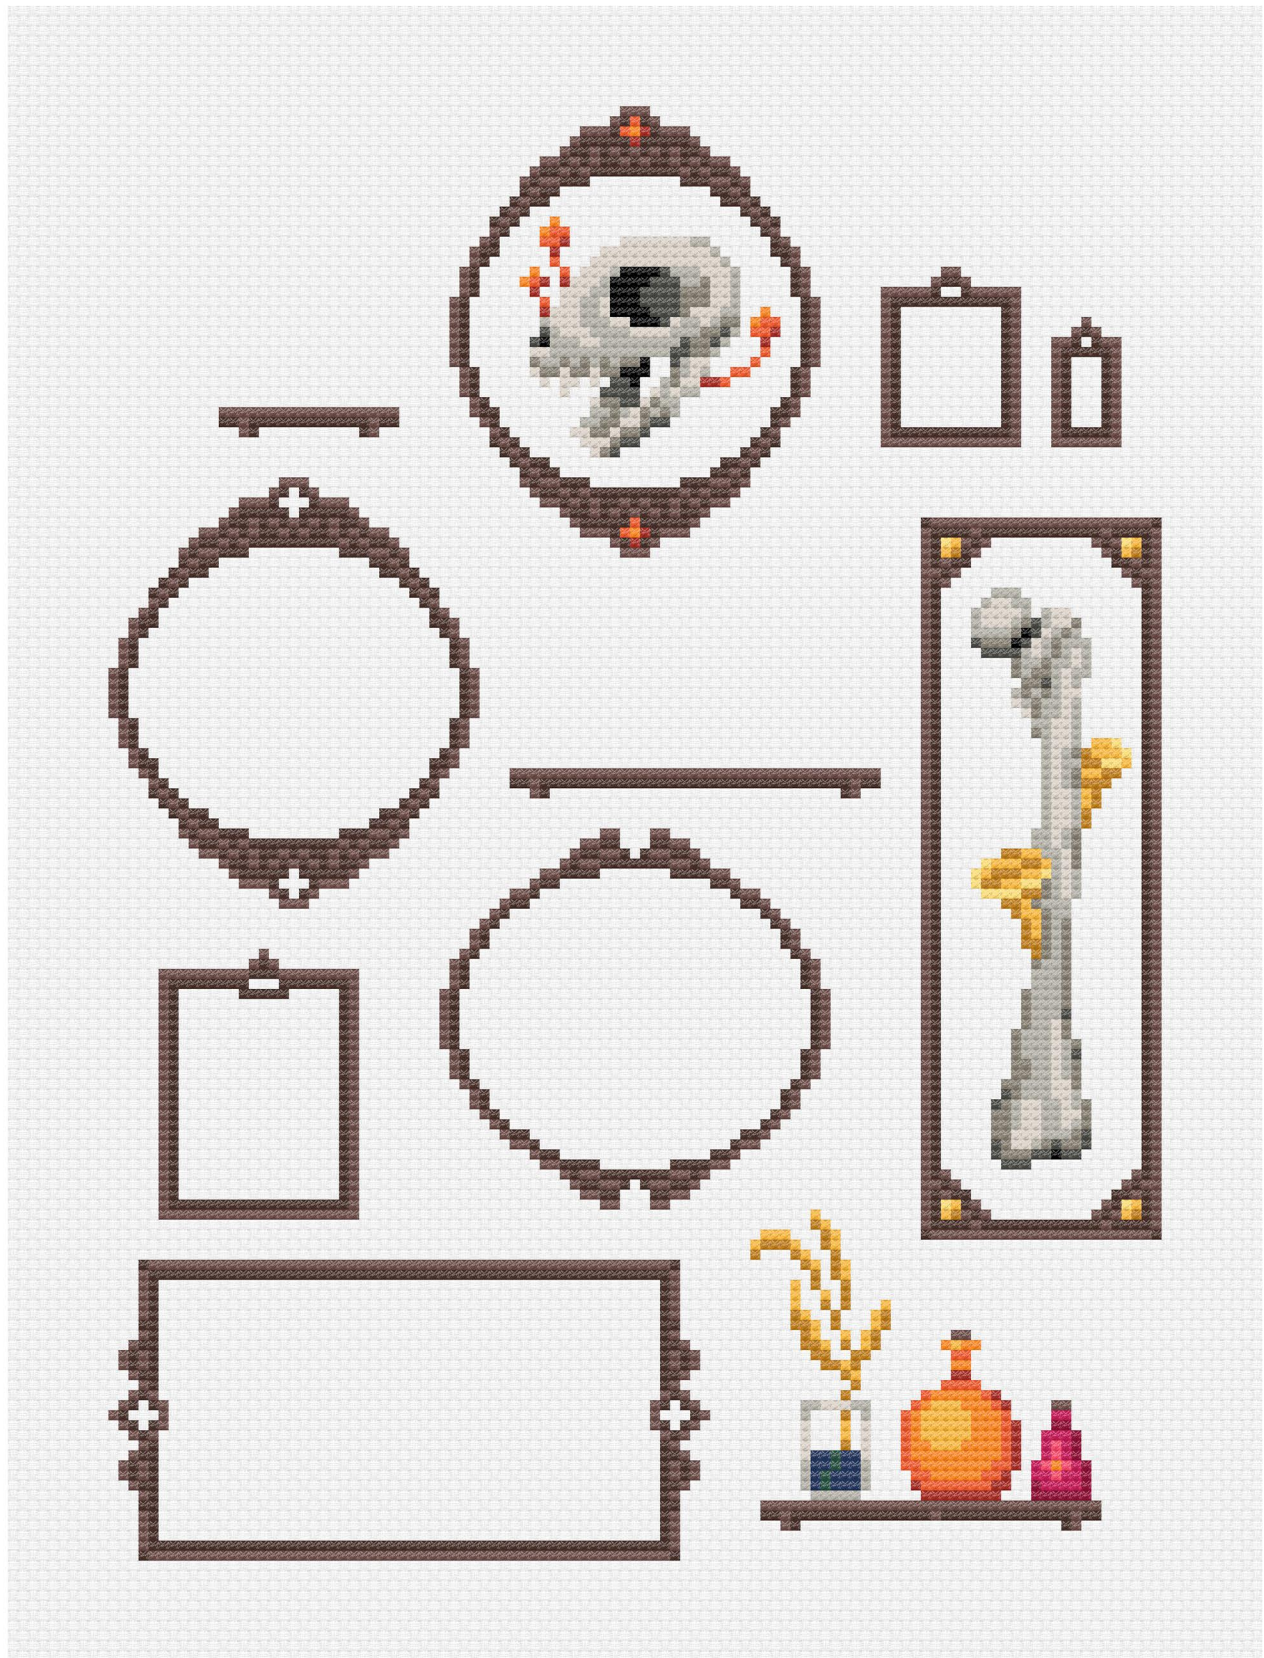

*Part 4*  
**Mysterious Femur**

428 stitches

# Femurs and Fungi, Part 04 / Mysterious Femur

## Femurs and Fungi, Part 04 / Mysterious Femur

	Number	Name
☉	DMC 150	Rose Ultra V DK Dusty
♁	DMC 310	Black
⚡	DMC 311	Navy Blue medium
☼	DMC 535	Ash Grey very light
☎	DMC 561	Jade very dark
♁	DMC 601	Cranberry dark
♁	DMC 646	Beaver Grey dark
▷	DMC 648	Beaver Grey light
*	DMC 721	Orange Spice medium
☑	DMC 725	Topaz
☉	DMC 741	Tangerine medium
♁	DMC 744	Yellow pale
☼	DMC 782	Topaz dark (781)
☎	DMC 838	Beige Brown very dark
☼	DMC 893	Carnation light
♁	DMC 919	Red Copper
♁	DMC 3860	Cocoa
♁	DMC 3866	Mocha Brown ultra