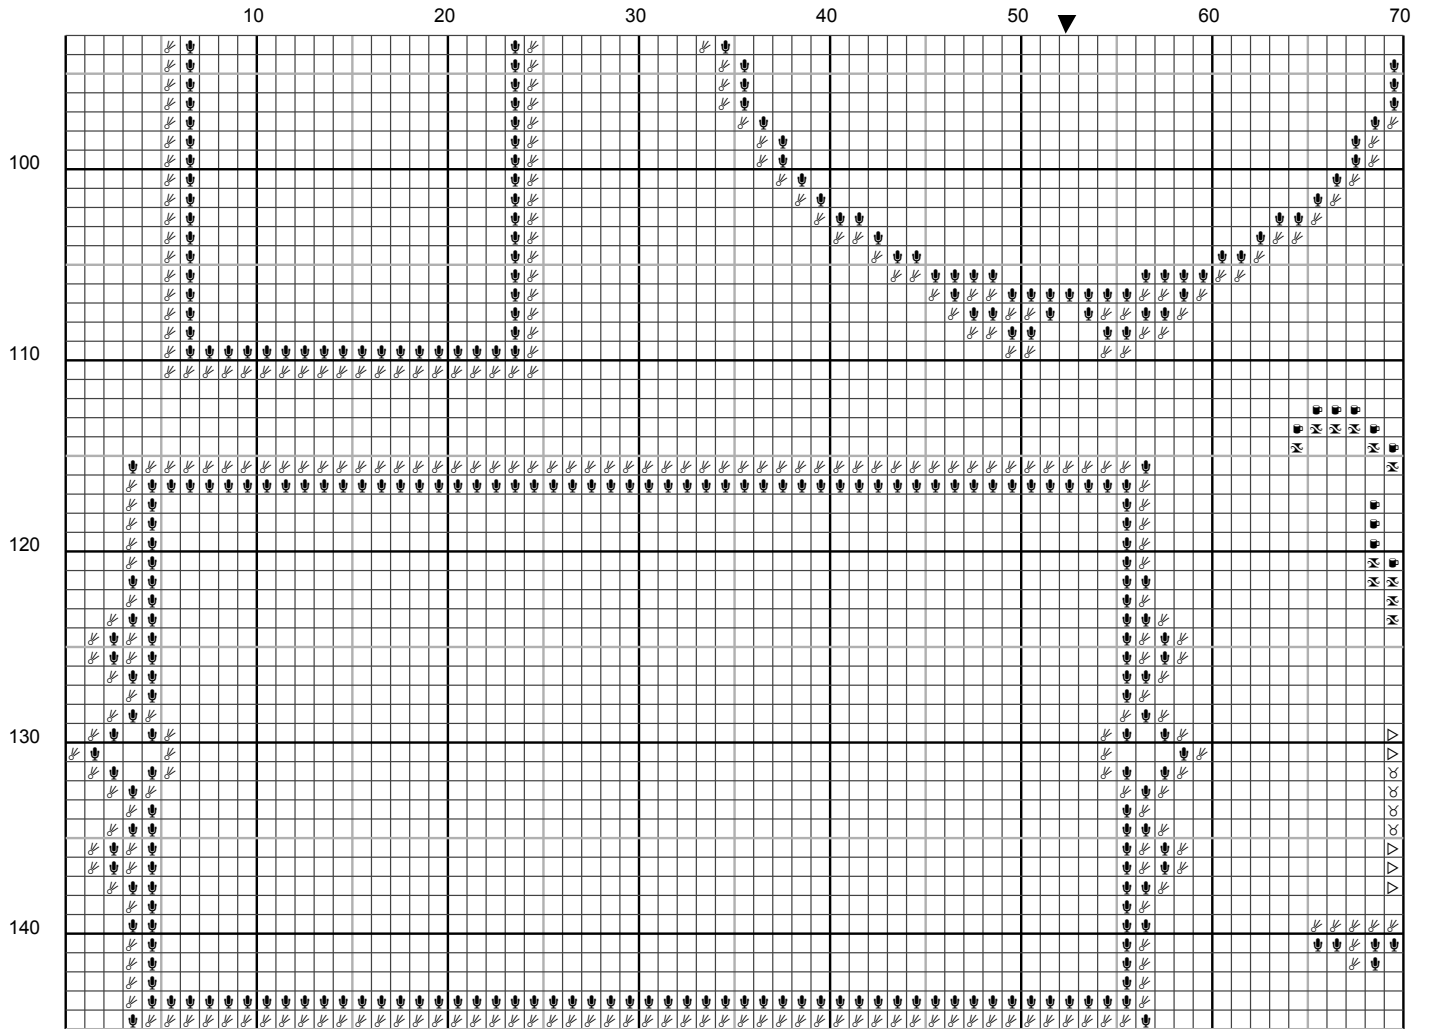

Femurs and Fungi, Part 04 / Mysterious Femur