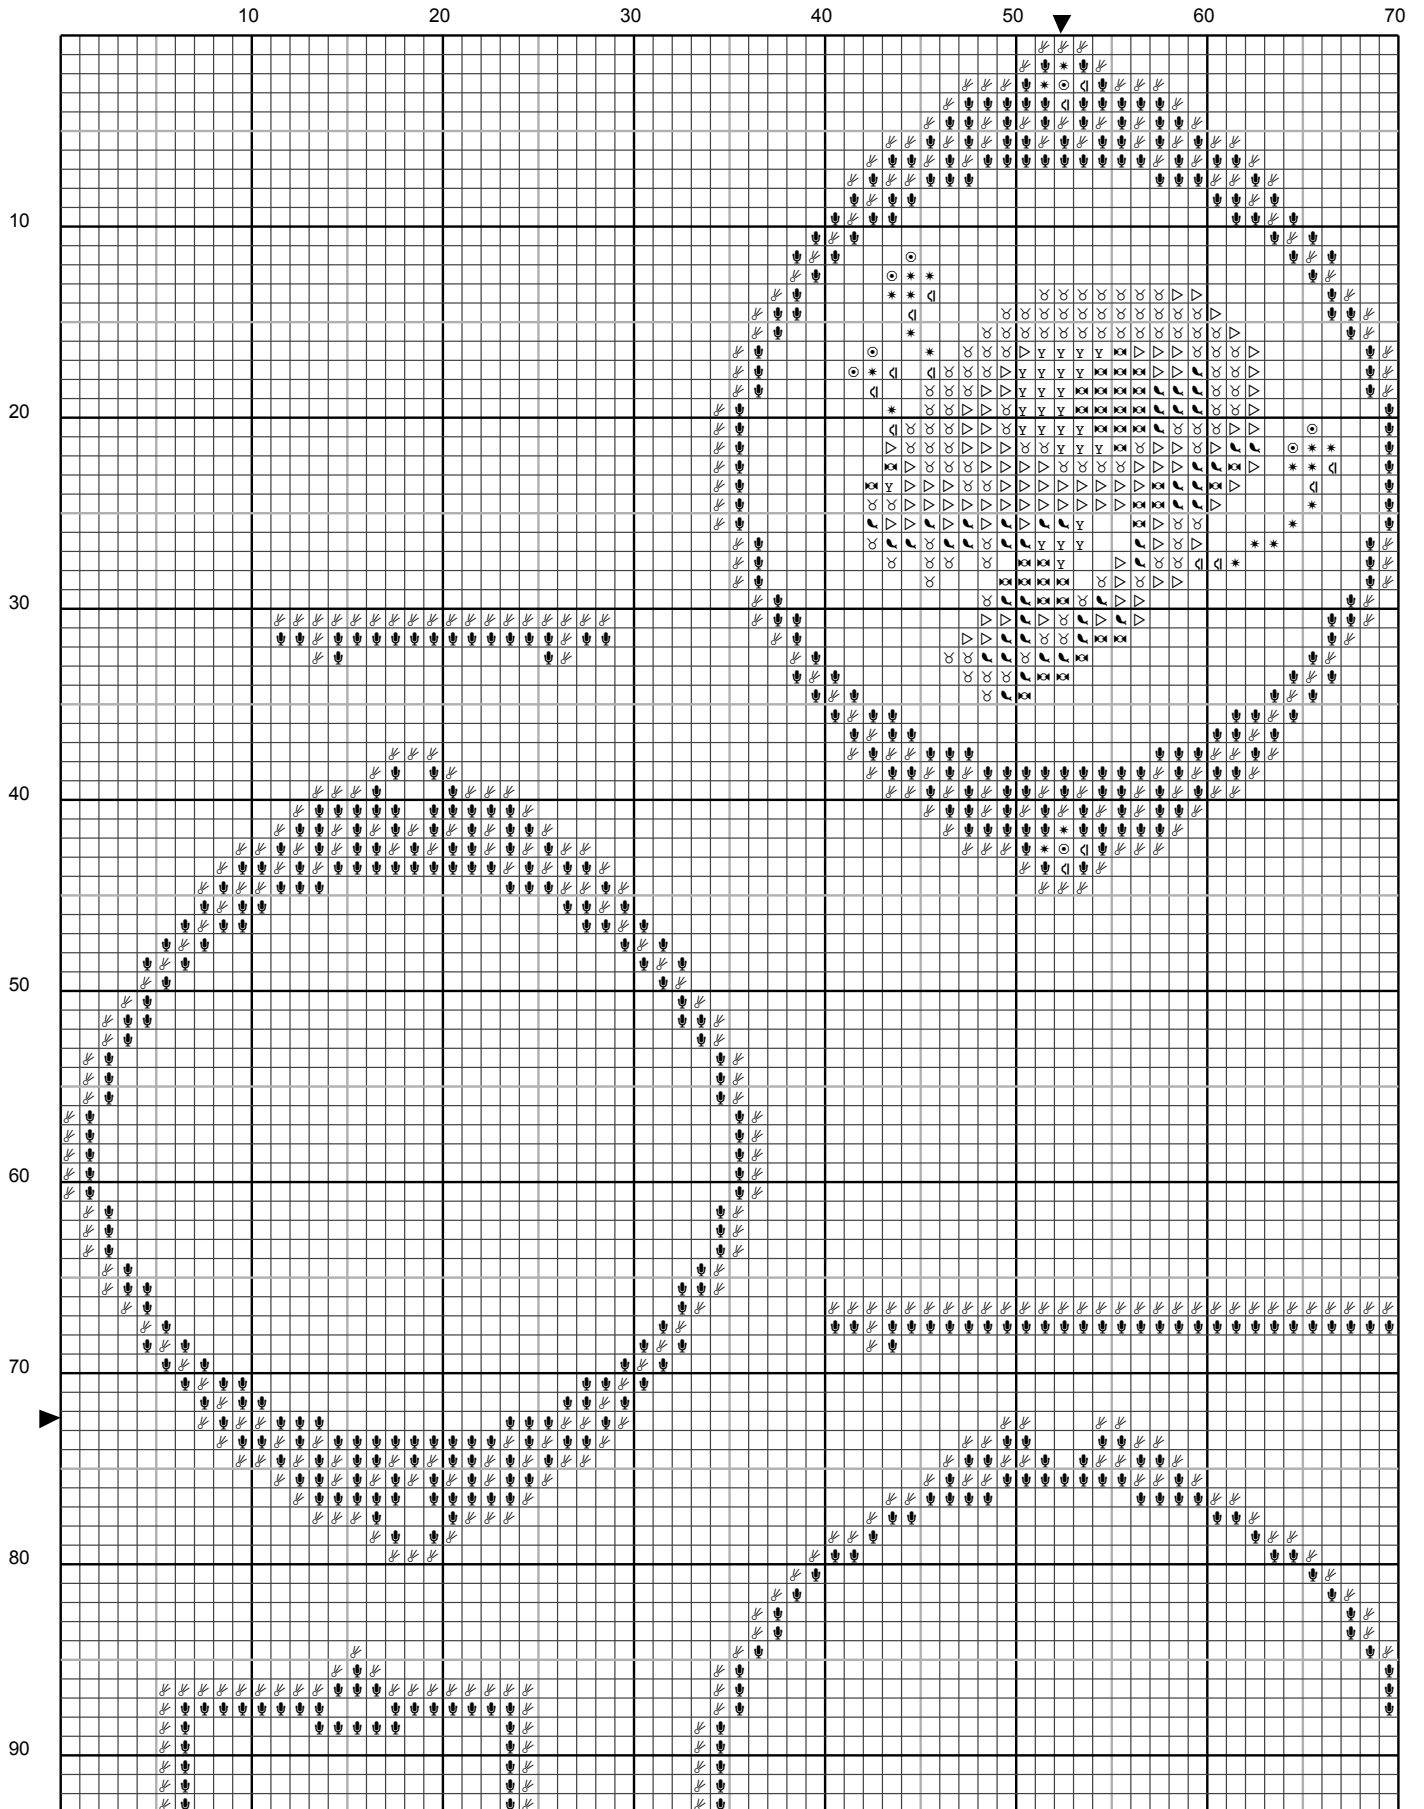

Femurs and Fungi, Part 04 / Mysterious Femur