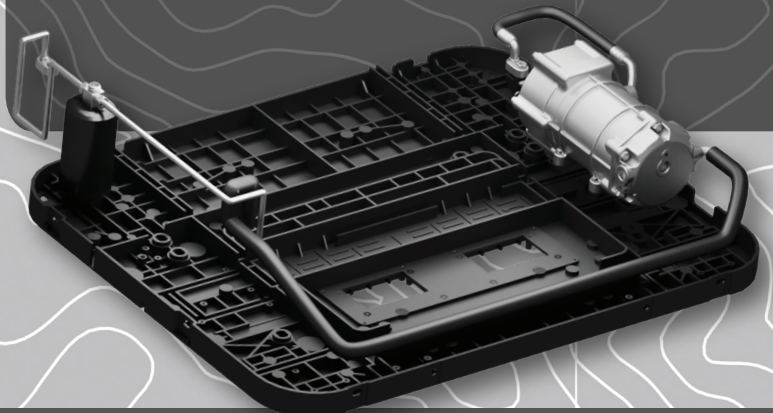

MOST POWERFUL AC UNIT
48V | 24V | 12V

**GO FURTHER
IN COMFORT**

Like its predecessors, the X³ is a stand-alone air conditioner that does not need to be connected to the engine or shore power to operate, providing the freedom of true off-grid living.

FLUSH MOUNT INTERNAL FASCIA

Sleek internal faceplate paired with a modern, crisp LCD panel. Powder-coated and constructed with strong, lightweight aluminum. Available in Obsidian Black.

BEYOND COOL

The Nomadic Cooling X³ provides maximum cooling capacity for your mobile living space, offering powerful 48V, 24V and 12V models.

www.NomadicCooling.com

ECO FRIENDLY POWER
48V | 24V | 12V

Shrouds available in Arctic White or Obsidian Black.

Low Profile

MODEL	48V	24V	12V
Current ECO Mode	16A	31A	53A
Current MAX Mode	17A	40A	91A
Power ECO Mode +Hi Fan	480W	576W	708W
Power MAX Mode +Hi Fan	816W	960W	1,092W
Min Cooling Temp ECO Mode	69.4°F	58.9°F	50.4°F
Min Cooling Temp MAX Mode	65.9°F	49.4°F	49.2°F
Cold Air Flow ECO Mode (fpm)	3,895	2,562	2,122
Cold Air Flow MAX Mode (fpm)	4,042	2,423	2,167
Fuse Size	30A	60A	125-150A
Refrigerant	R134a @ 600g ± 30g		
Refrigerant Oil	POE68		
Speed Range	1,000 to 3,000 RPM		
Weight	57.3 lbs		
Interior Faceplate Dimension	16¼" x 16¼" (Flush mount)		
Noise (Decibals)	≤60 dBa		
Operation Modes	Auto/ECO/MAX/Fan		
Min-Max Temp Settings	60°F to 86°F		
Warranty	One (1) Year w/ Extension Opt.		

- Cool X3 Features:**
- Flush Internal Faceplate
 - Sleek Control Panel
 - Brushless Motor
 - 14" x 14" Opening
 - Remote Control
 - One (1) Year Warranty
 - Extended Warranty Available