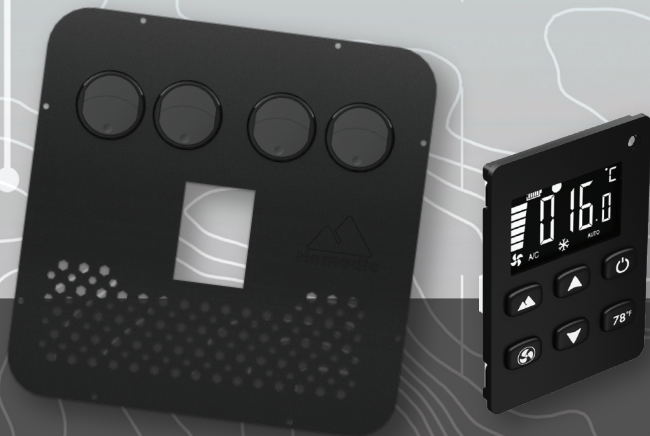

NOMADIC COOLING CO.

Available with a 48V, 24V or 12V compressor, the Nomadic Cooling X³ is the go-to cooling system for explorers and adventurers... perfect for Overlanders, RV'ers, Van Campers, or anyone looking to Go Further In Comfort!

MOST POWERFUL AC UNIT
48V | 24V | 12V

**GO FURTHER
IN COMFORT**

Like its predecessors, the X³ is a stand-alone air conditioner that does not need to be connected to the engine or shore power to operate, providing the freedom of true off-grid living.

FLUSH MOUNT INTERNAL FASCIA

Sleek internal faceplate paired with a modern, crisp LCD panel. Powder-coated and constructed with strong, lightweight aluminum. Available in Obsidian Black.

BEYOND COOL

The Nomadic Cooling X³ provides maximum cooling capacity for your mobile living space, offering powerful 48V, 24V and 12V models.

www.NomadicCooling.com

ECO FRIENDLY POWER
48V | 24V | 12V

Shrouds available in Arctic White or Obsidian Black.

Low Profile

MODEL	48V	24V	12V
Current ECO Mode	16A	31A	53A
Current MAX Mode	17A	40A	91A
Power ECO Mode +Hi Fan	480W	576W	708W
Power MAX Mode +Hi Fan	816W	960W	1,092W
Min Cooling Temp ECO Mode	69.4°F	58.9°F	50.4°F
Min Cooling Temp MAX Mode	65.9°F	49.4°F	49.2°F
Cold Air Flow ECO Mode (fpm)	3,895	2,562	2,122
Cold Air Flow MAX Mode (fpm)	4,042	2,423	2,167
Fuse Size	30A	60A	125-150A
Refrigerant	R134a @ 600g ± 30g		
Refrigerant Oil	POE68		
Speed Range	1,000 to 3,000 RPM		
Weight	57.3 lbs		
Interior Faceplate Dimension	16¼" x 16¼" (Flush mount)		
Noise (Decibals)	≤60 dBa		
Operation Modes	Auto/ECO/MAX/Fan		
Min-Max Temp Settings	60°F to 86°F		
Warranty	One (1) Year w/ Extension Opt.		