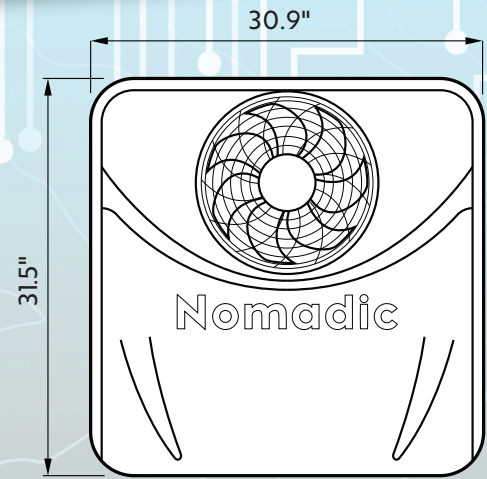

FLUSH MOUNT INTERNAL FASCIA

Sleek internal faceplate paired with a modern, crisp LCD panel. Powder-coated and constructed with strong, lightweight aluminum. Available in Obsidian Black.

BEYOND COOL

The Nomadic Cooling X³ provides maximum cooling capacity for your mobile living space, offering powerful 48V, 24V and 12V models.

www.NomadicCooling.com

ECO FRIENDLY POWER
48V | 24V | 12V

Shrouds available in Arctic White or Obsidian Black.

Low Profile

MODEL	48V	24V	12V
Current ECO Mode	16A	31A	53A
Current MAX Mode	17A	40A	91A
Power ECO Mode +Hi Fan	480W	576W	708W
Power MAX Mode +Hi Fan	816W	960W	1,092W
Min Cooling Temp ECO Mode	69.4°F	58.9°F	50.4°F
Min Cooling Temp MAX Mode	65.9°F	49.4°F	49.2°F
Cold Air Flow ECO Mode (fpm)	3,895	2,562	2,122
Cold Air Flow MAX Mode (fpm)	4,042	2,423	2,167
Fuse Size	30A	60A	125-150A
Refrigerant	R134a @ 600g ± 30g		
Refrigerant Oil	POE68		
Speed Range	1,000 to 3,000 RPM		
Weight	57.3 lbs		
Interior Faceplate Dimension	16¼" x 16¼" (Flush mount)		
Noise (Decibals)	≤60 dBa		
Operation Modes	Auto/ECO/MAX/Fan		
Min-Max Temp Settings	60°F to 86°F		
Warranty	One (1) Year w/ Extension Opt.		

- Cool X3 Features:**
- Flush Internal Faceplate
 - Sleek Control Panel
 - Brushless Motor
 - 14" x 14" Opening
 - Remote Control
 - One (1) Year Warranty
 - Extended Warranty Available