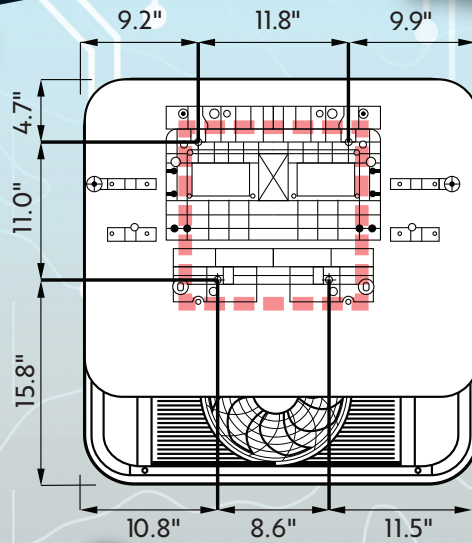

FLUSH MOUNT INTERNAL FASCIA

Sleek internal faceplate paired with a modern, crisp LCD panel. Powder-coated and constructed with strong, lightweight aluminum. Available in Obsidian Black.

BEYOND COOL

The Nomadic Cooling X³ provides maximum cooling capacity for your mobile living space, offering powerful 48V, 24V and 12V models.

www.NomadicCooling.com

ECO FRIENDLY POWER
48V | 24V | 12V

Shrouds available in Arctic White or Obsidian Black.

Low Profile

MODEL	48V	24V	12V
Current ECO Mode	16A	31A	53A
Current MAX Mode	17A	40A	91A
Power ECO Mode +Hi Fan	480W	576W	708W
Power MAX Mode +Hi Fan	816W	960W	1,092W
Min Cooling Temp ECO Mode	69.4°F	58.9°F	50.4°F
Min Cooling Temp MAX Mode	65.9°F	49.4°F	49.2°F
Cold Air Flow ECO Mode (fpm)	3,895	2,562	2,122
Cold Air Flow MAX Mode (fpm)	4,042	2,423	2,167
Fuse Size	30A	60A	125-150A
Refrigerant	R134a @ 600g ± 30g		
Refrigerant Oil	POE68		
Speed Range	1,000 to 3,000 RPM		
Weight	57.3 lbs		
Interior Faceplate Dimension	16¼" x 16¼" (Flush mount)		
Noise (Decibals)	≤60 dBa		
Operation Modes	Auto/ECO/MAX/Fan		
Min-Max Temp Settings	60°F to 86°F		
Warranty	One (1) Year w/ Extension Opt.		

- Cool X3 Features:**
- Flush Internal Faceplate
 - Sleek Control Panel
 - Brushless Motor
 - 14" x 14" Opening
 - Remote Control
 - One (1) Year Warranty
 - Extended Warranty Available