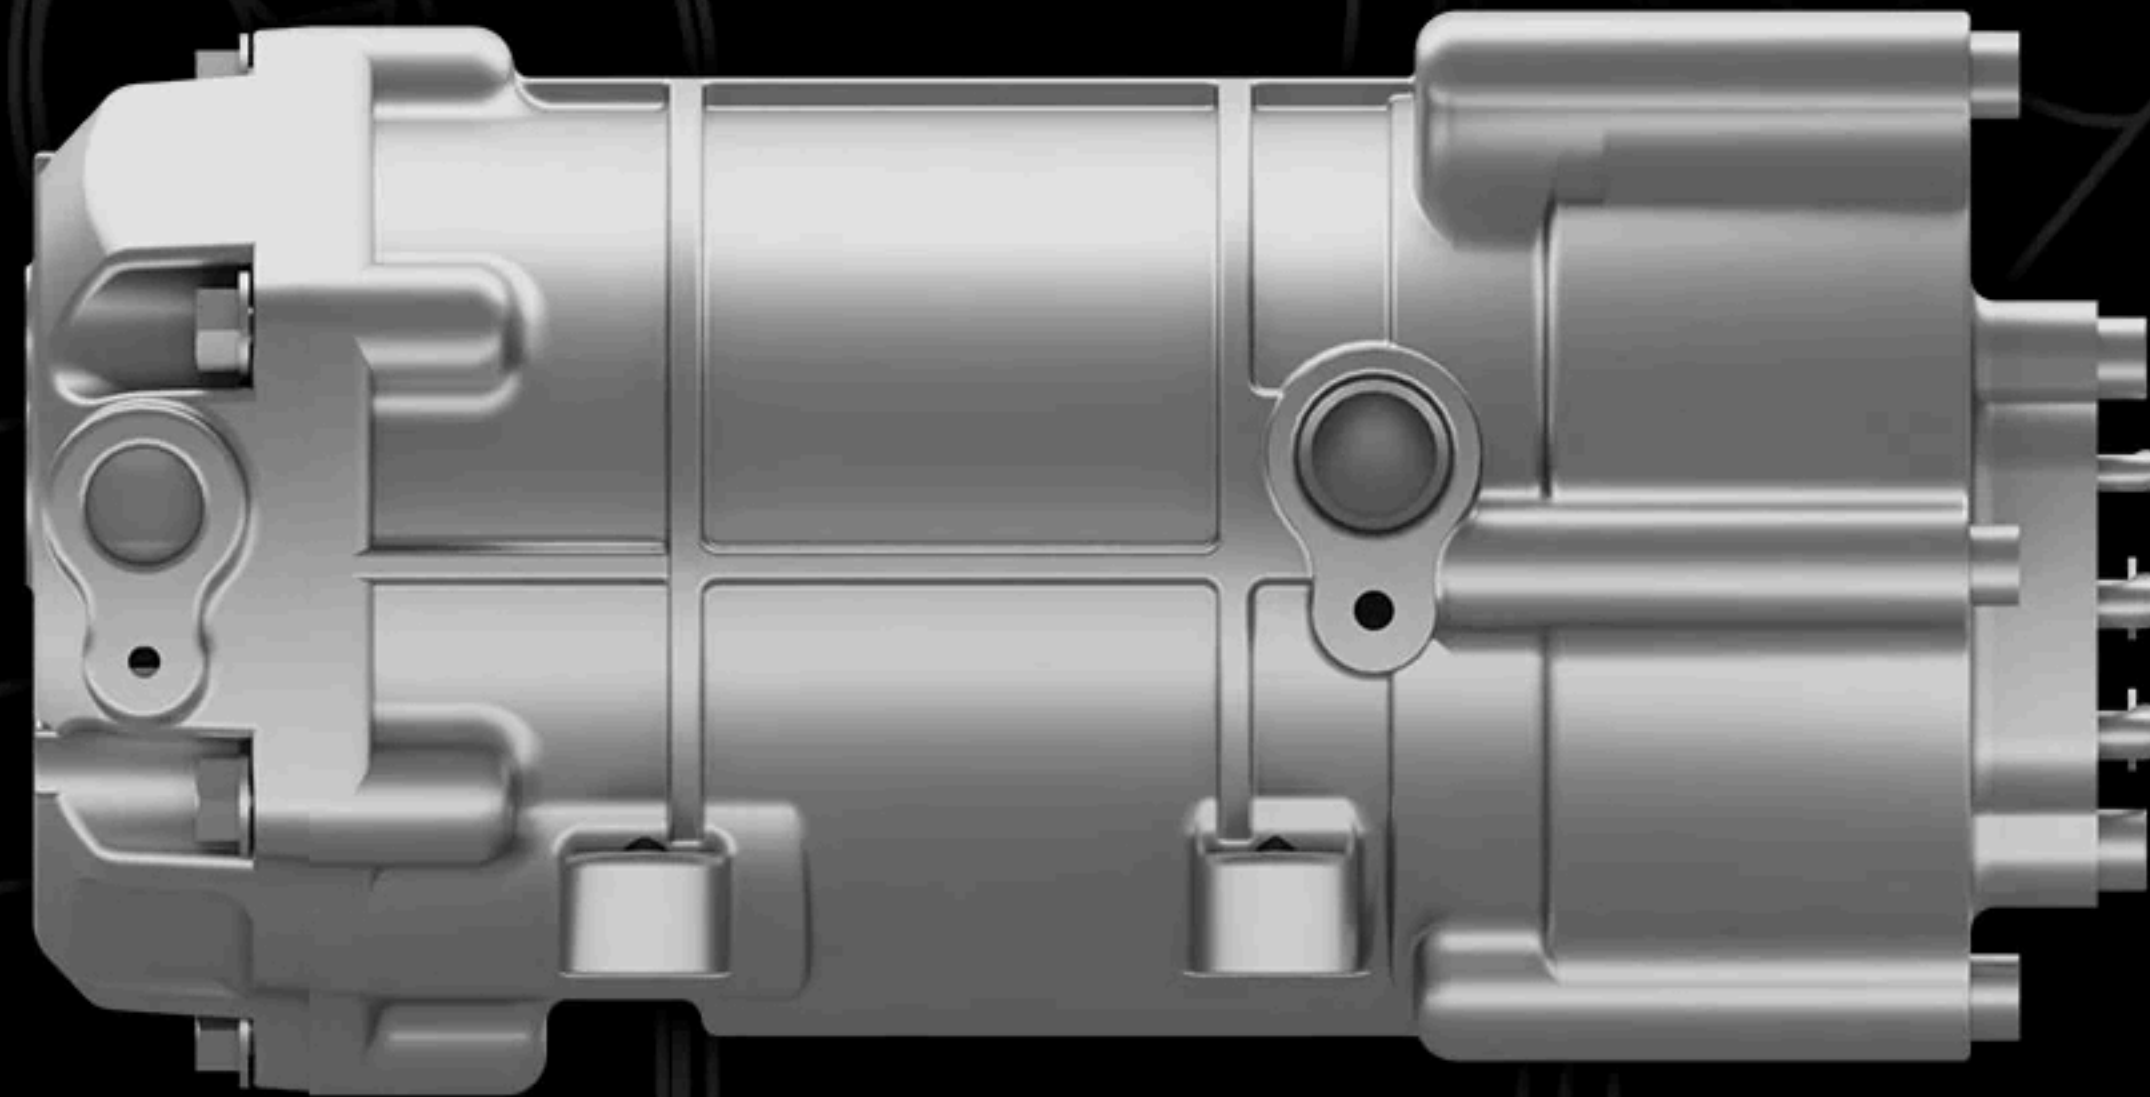

# Flush Mount Internal Fascia

Sleek internal faceplate paired with a modern, crisp LCD panel. Powder-coated and constructed with strong, lightweight aluminum. Available in Obsidian Black.