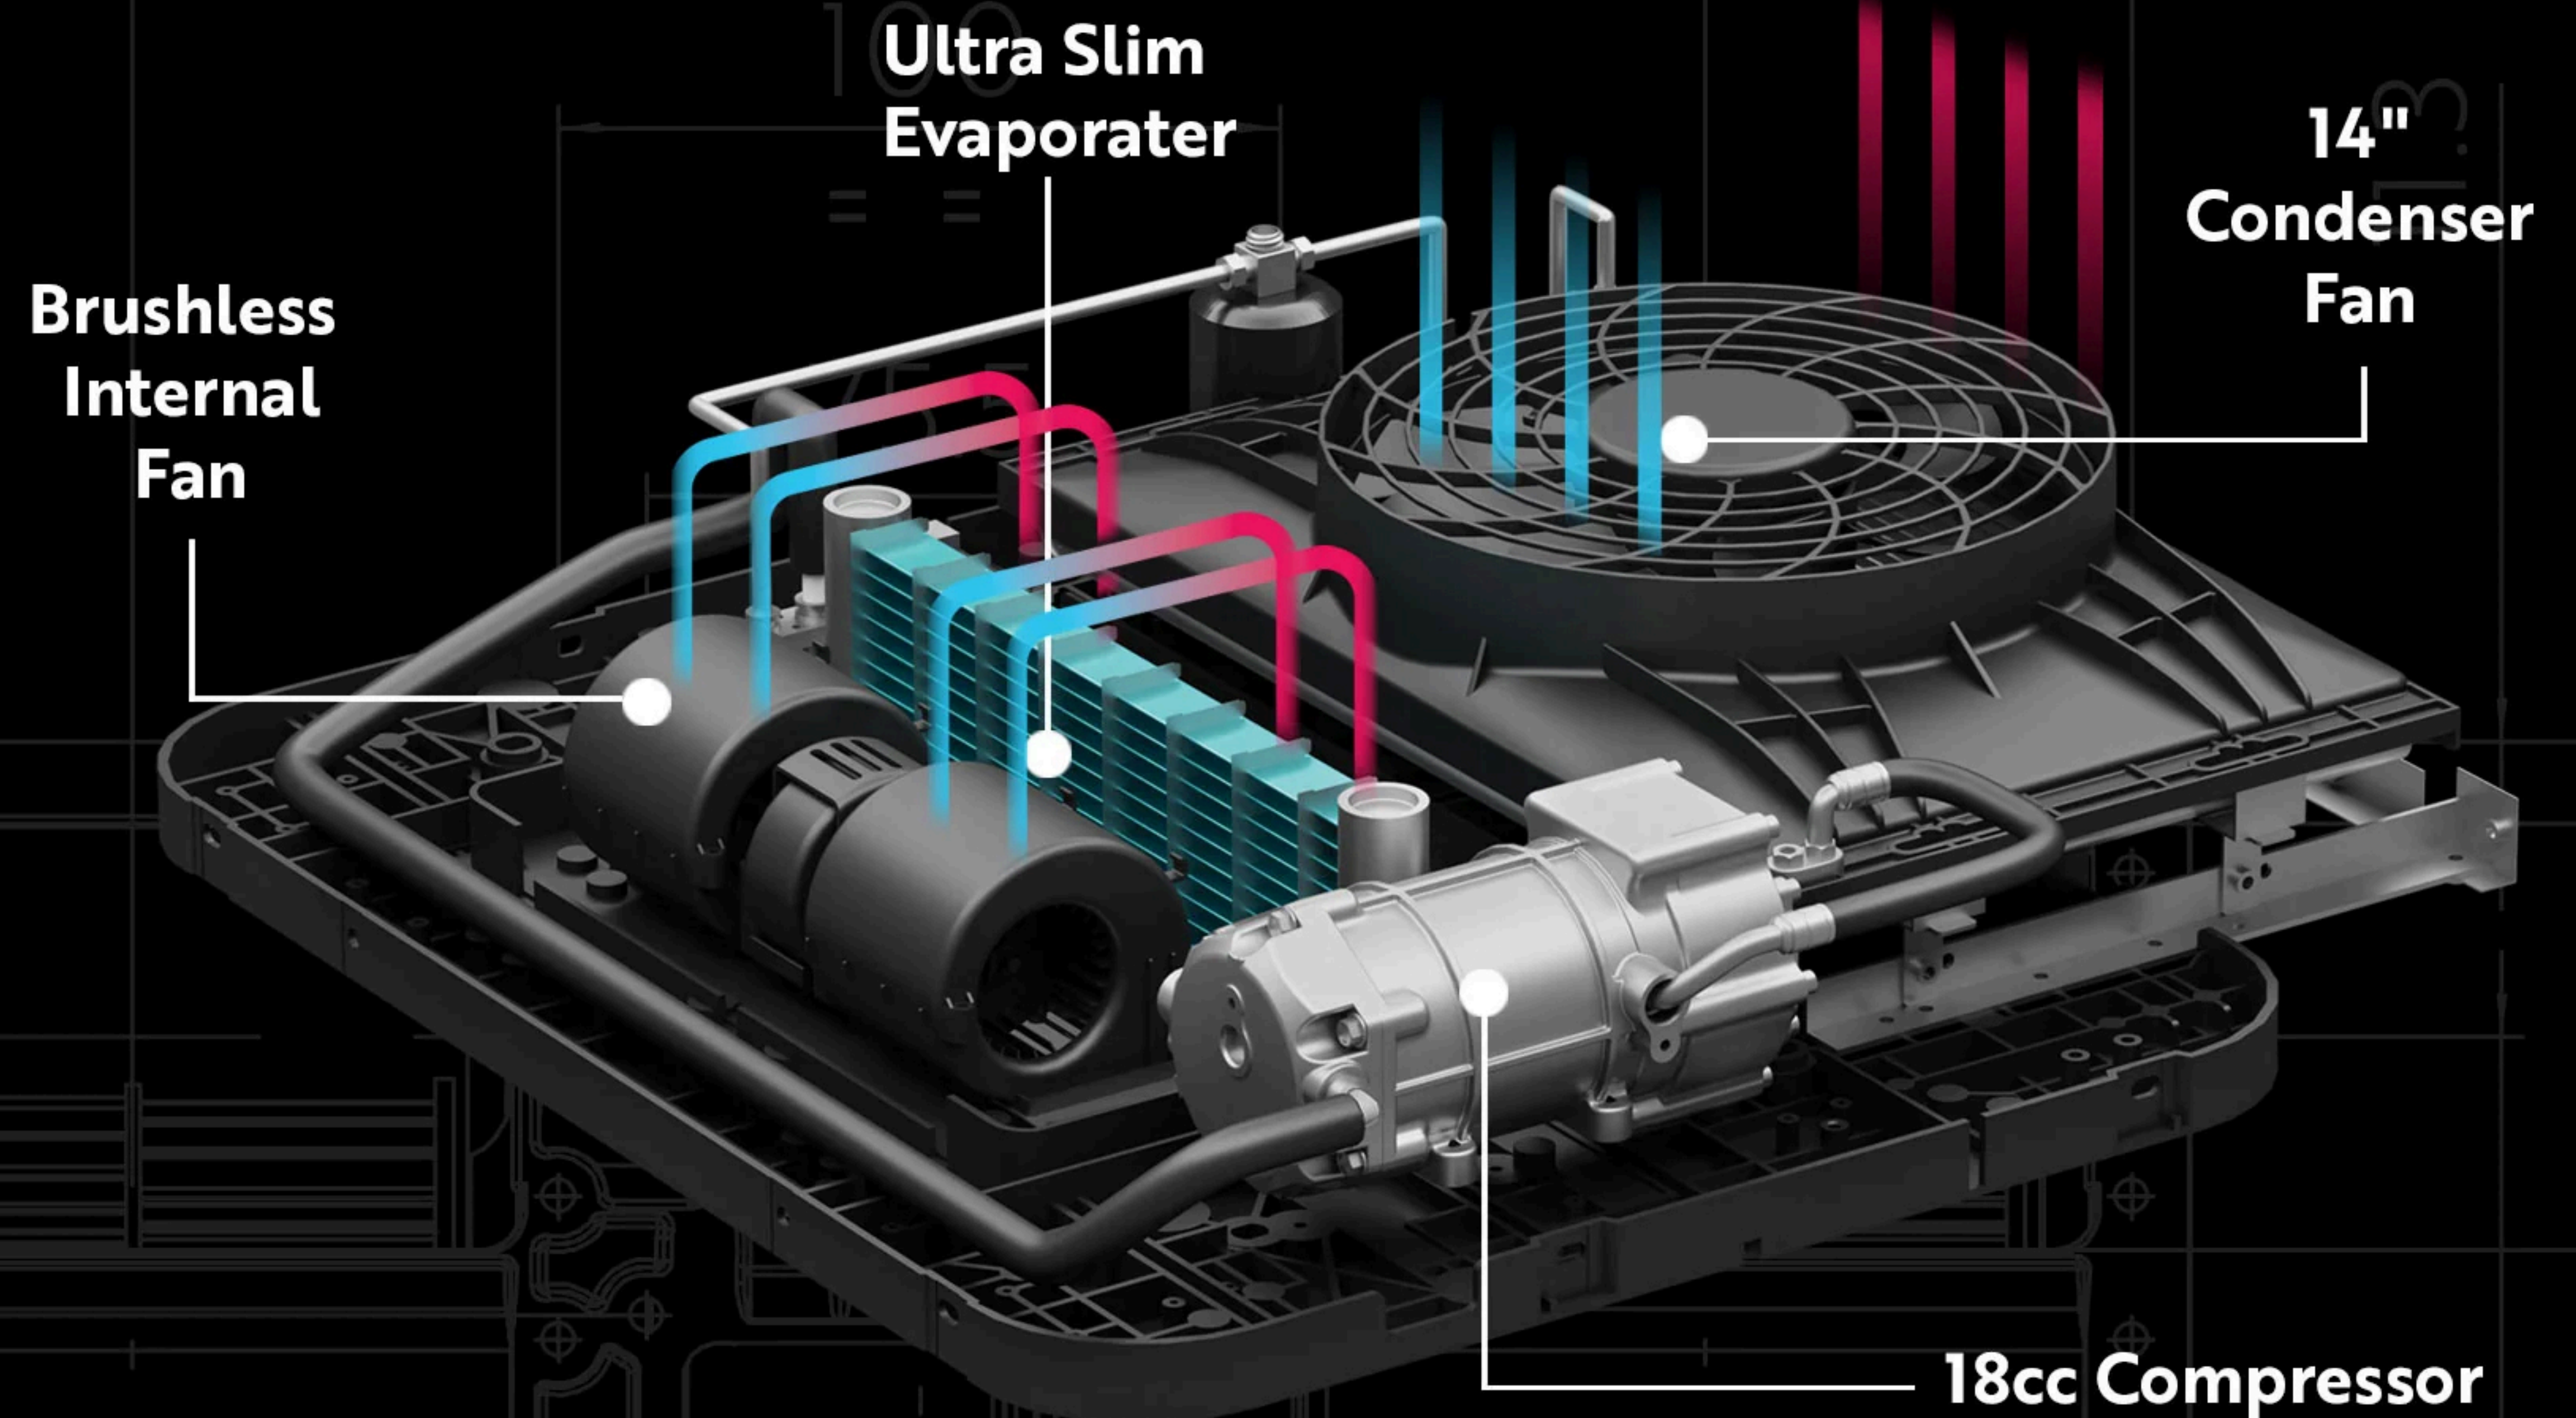

*Introducing the Nomadic Cooling*

Powerful performance in a compact size.  
Conveniently stay cool with this AC unit no matter  
where your journey takes you.

**GO FURTHER  
IN COMFORT** 

With the all new Nomadic X3  
roof top air conditioner unit.  
Available in Arctic White or Obsidian Black

## Tech Specs:

Weight: 57.3 lbs

BTU: 15,120 (48V) / 12,480 (24V) / 11,830 (12V)

Compressor Current: 30A (48V) / 60A (24v) / 125A (12v)

Amp Draw for ECO - MAX Mode @ 85°F: 14A - 27A (48V) / 30A-55A (24V) / 50A-110A (12V)

# Flush Mount Internal Fascia

Sleek internal faceplate paired with a modern, crisp LCD panel. Powder-coated and constructed with strong, lightweight aluminum. Available in Obsidian Black.

## An All New Way To Control

- ▲ Modes - Auto, ECO, MAX, Fan
- 🌀 Airflow - Controls 5 airflow levels
- ▲ Temperature increase 1°
- ▼ Temperature decrease 1°
- 🔌 Power On / Off

78°F Automatically set to 78°F