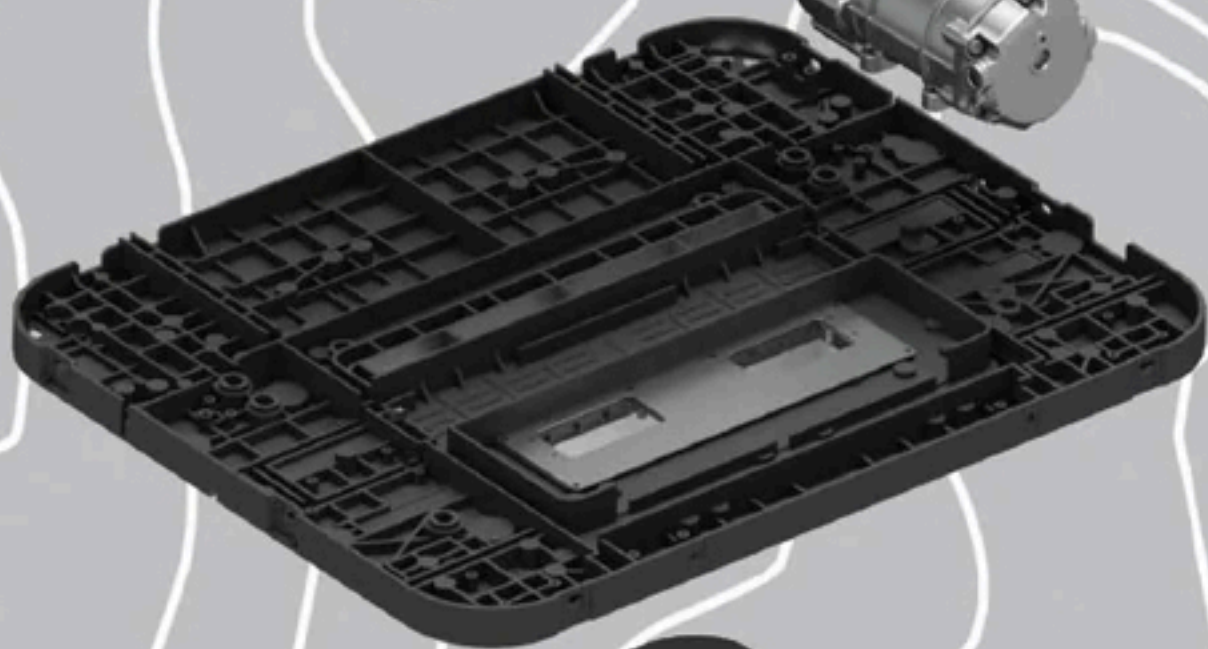

**MOST POWERFUL AC UNIT**  
48V | 24V | 12V

**GO FURTHER  
IN COMFORT** >>>

Like its predecessors, the **X<sup>3</sup>** is a stand-alone air conditioner that does not need to be connected to the engine or shore power to operate, providing the freedom of true off-grid living.

## FLUSH MOUNT INTERNAL FASCIA

Sleek internal faceplate paired with a modern, crisp LCD panel. Powder-coated and constructed with strong, lightweight aluminum. Available in Obsidian Black.

## BEYOND COOL

The all new **X<sup>3</sup>** provides up to 15,120+ BTU and 1,680W of cooling power (48V)!

X <sup>3</sup> MODEL	48V	24V	12V
Current ECO Mode	14A	30A	50A
Current MAX Mode	27A	55A	110A
Rated Power	1,680W	1,390W	1,320W
Fuse Size	30A	60A	125A
Power Cord Specification	8AWG	2AWG	2AWG
Rated Cooling Capacity (BTU)	15,120	12,480	11,830
Refrigerant	R134a @ 600g ± 30g		
Refrigerant Oil	POE68		
Speed Range	1,000 to 3,000 RPM		
Weight	57.3 lbs		
Interior Faceplate Dimensions	16¼" x 16¼" (flush mount)		
Compressor Motor	18cc PWM, Spring Bushings		
Evaporator Motor	Brushless with 10" Fan		
Condensor Fan	14"		
Noise (Decibals)	≤60 dBa		
Operation Modes	Auto/ECO/MAX/Fan		
Min-Max Temperature Setting	60°F to 86°F		
Warranty	One (1) Year with Ext. Option		