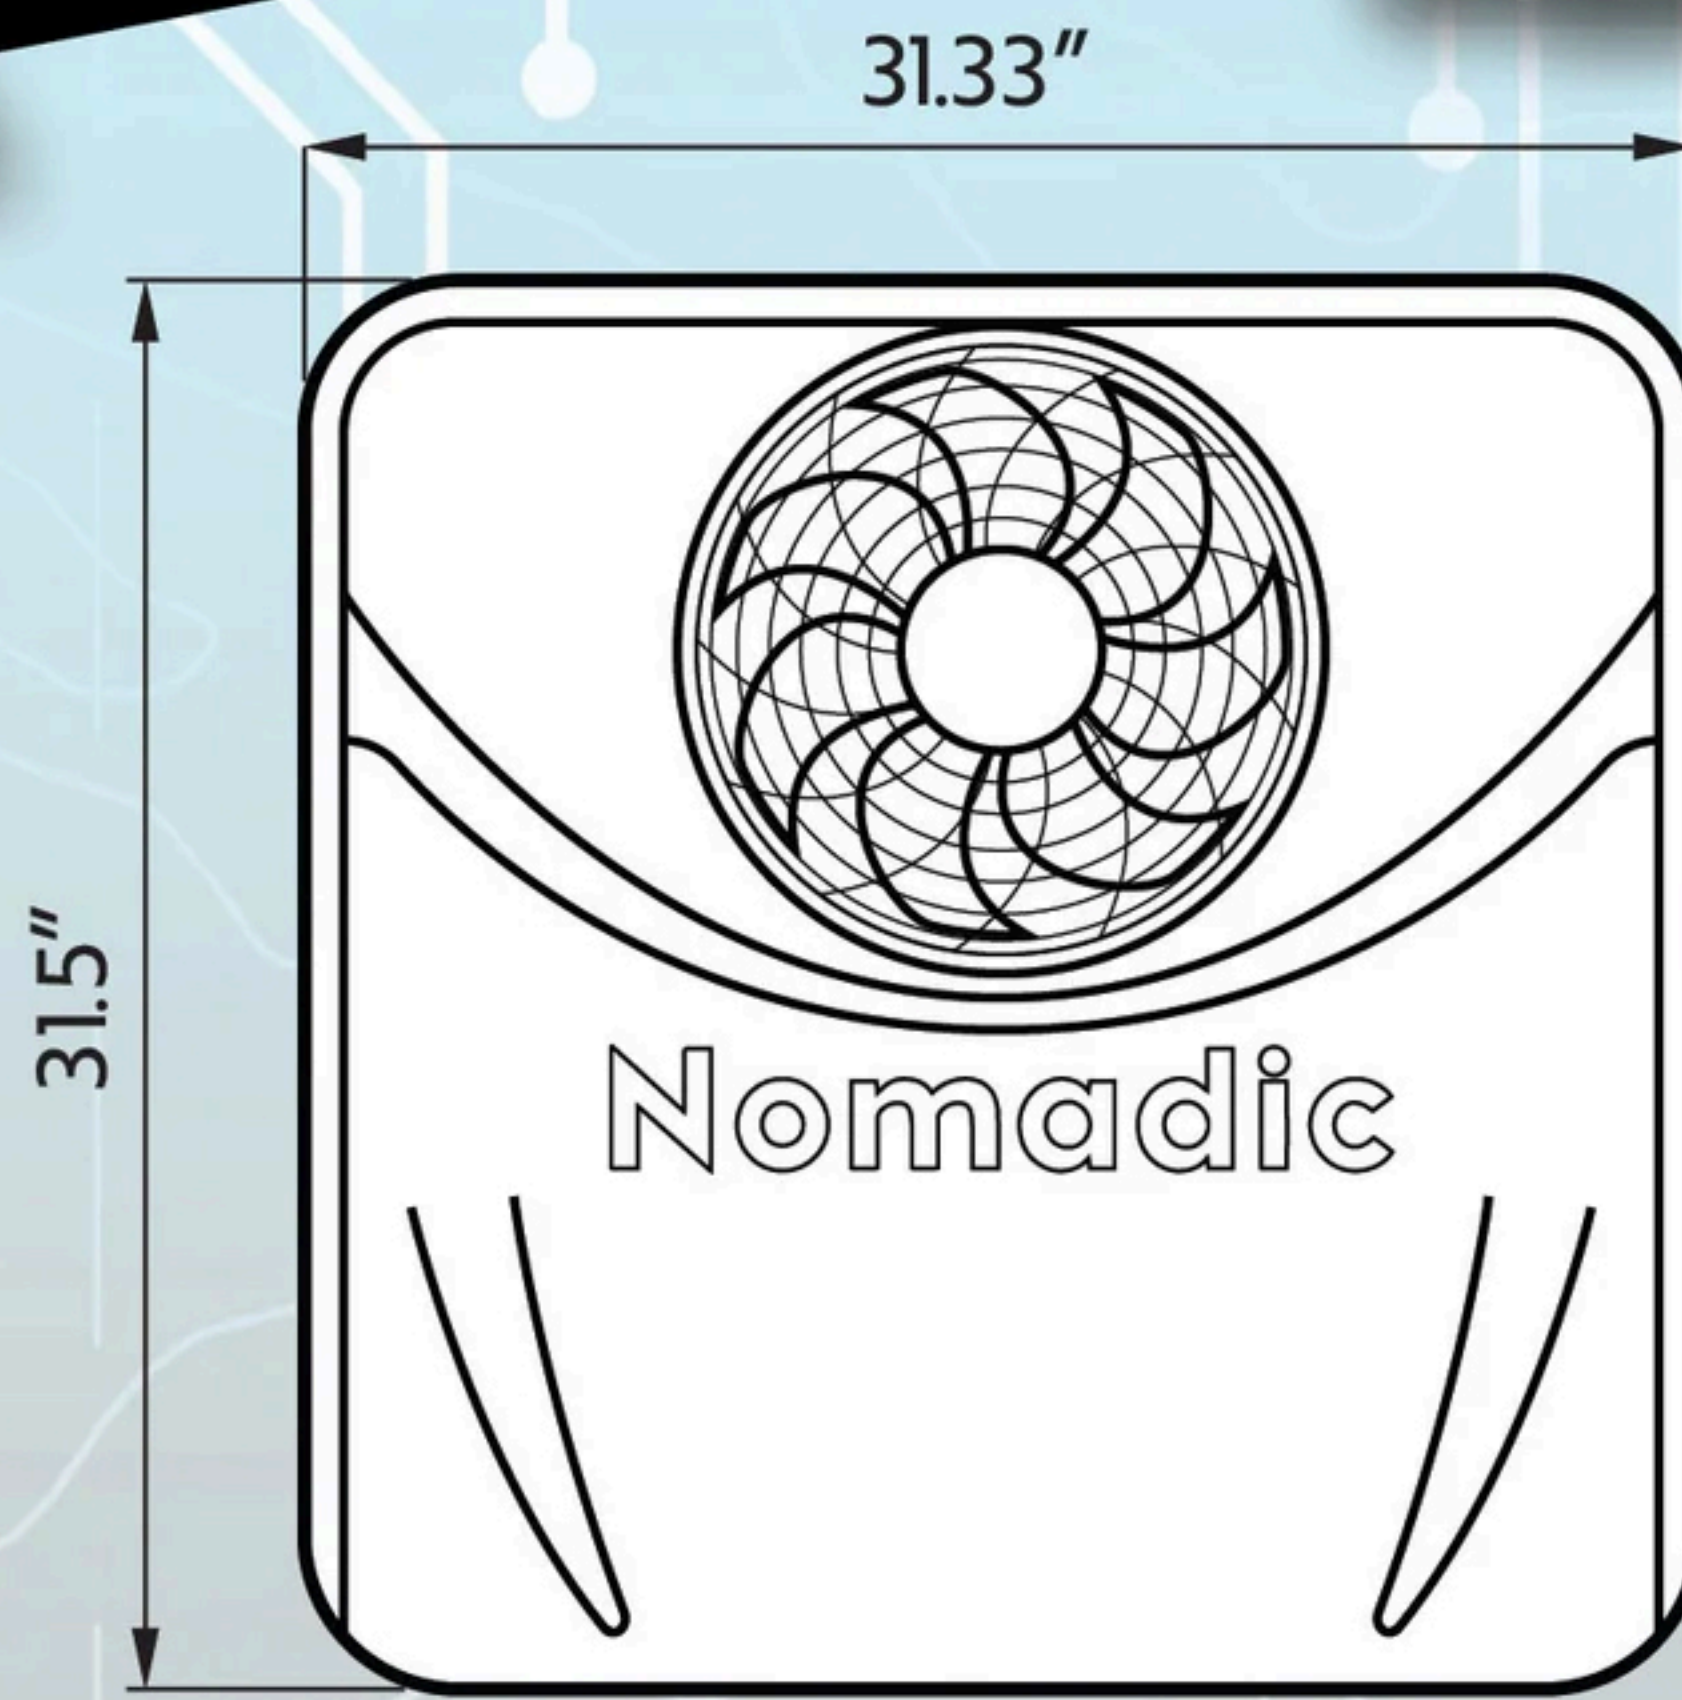

X³ MODEL	48V	24V	12V
Current ECO Mode	14A	30A	50A
Current MAX Mode	27A	55A	110A
Rated Power	1,680W	1,390W	1,320W
Fuse Size	30A	60A	125A
Power Cord Specification	8AWG	2AWG	2AWG
Rated Cooling Capacity (BTU)	15,120	12,480	11,830
Refrigerant	R134a @ 600g ± 30g		
Refrigerant Oil	POE68		
Speed Range	1,000 to 3,000 RPM		
Weight	57.3 lbs		
Interior Faceplate Dimensions	16¼" x 16¼" (flush mount)		
Compressor Motor	18cc PWM, Spring Bushings		
Evaporator Motor	Brushless with 10" Fan		
Condensor Fan	14"		
Noise (Decibals)	≤60 dBa		
Operation Modes	Auto/ECO/MAX/Fan		
Min-Max Temperature Setting	60°F to 86°F		
Warranty	One (1) Year with Ext. Option		

Additional Features:

- Brushless Motor
- 18cc Compressor
- ≤60 dBa Quiet
- 14"x14" Standard Opening
- One (1) Year Warranty + Ext.
- Auto/ECO/MAX/Fan