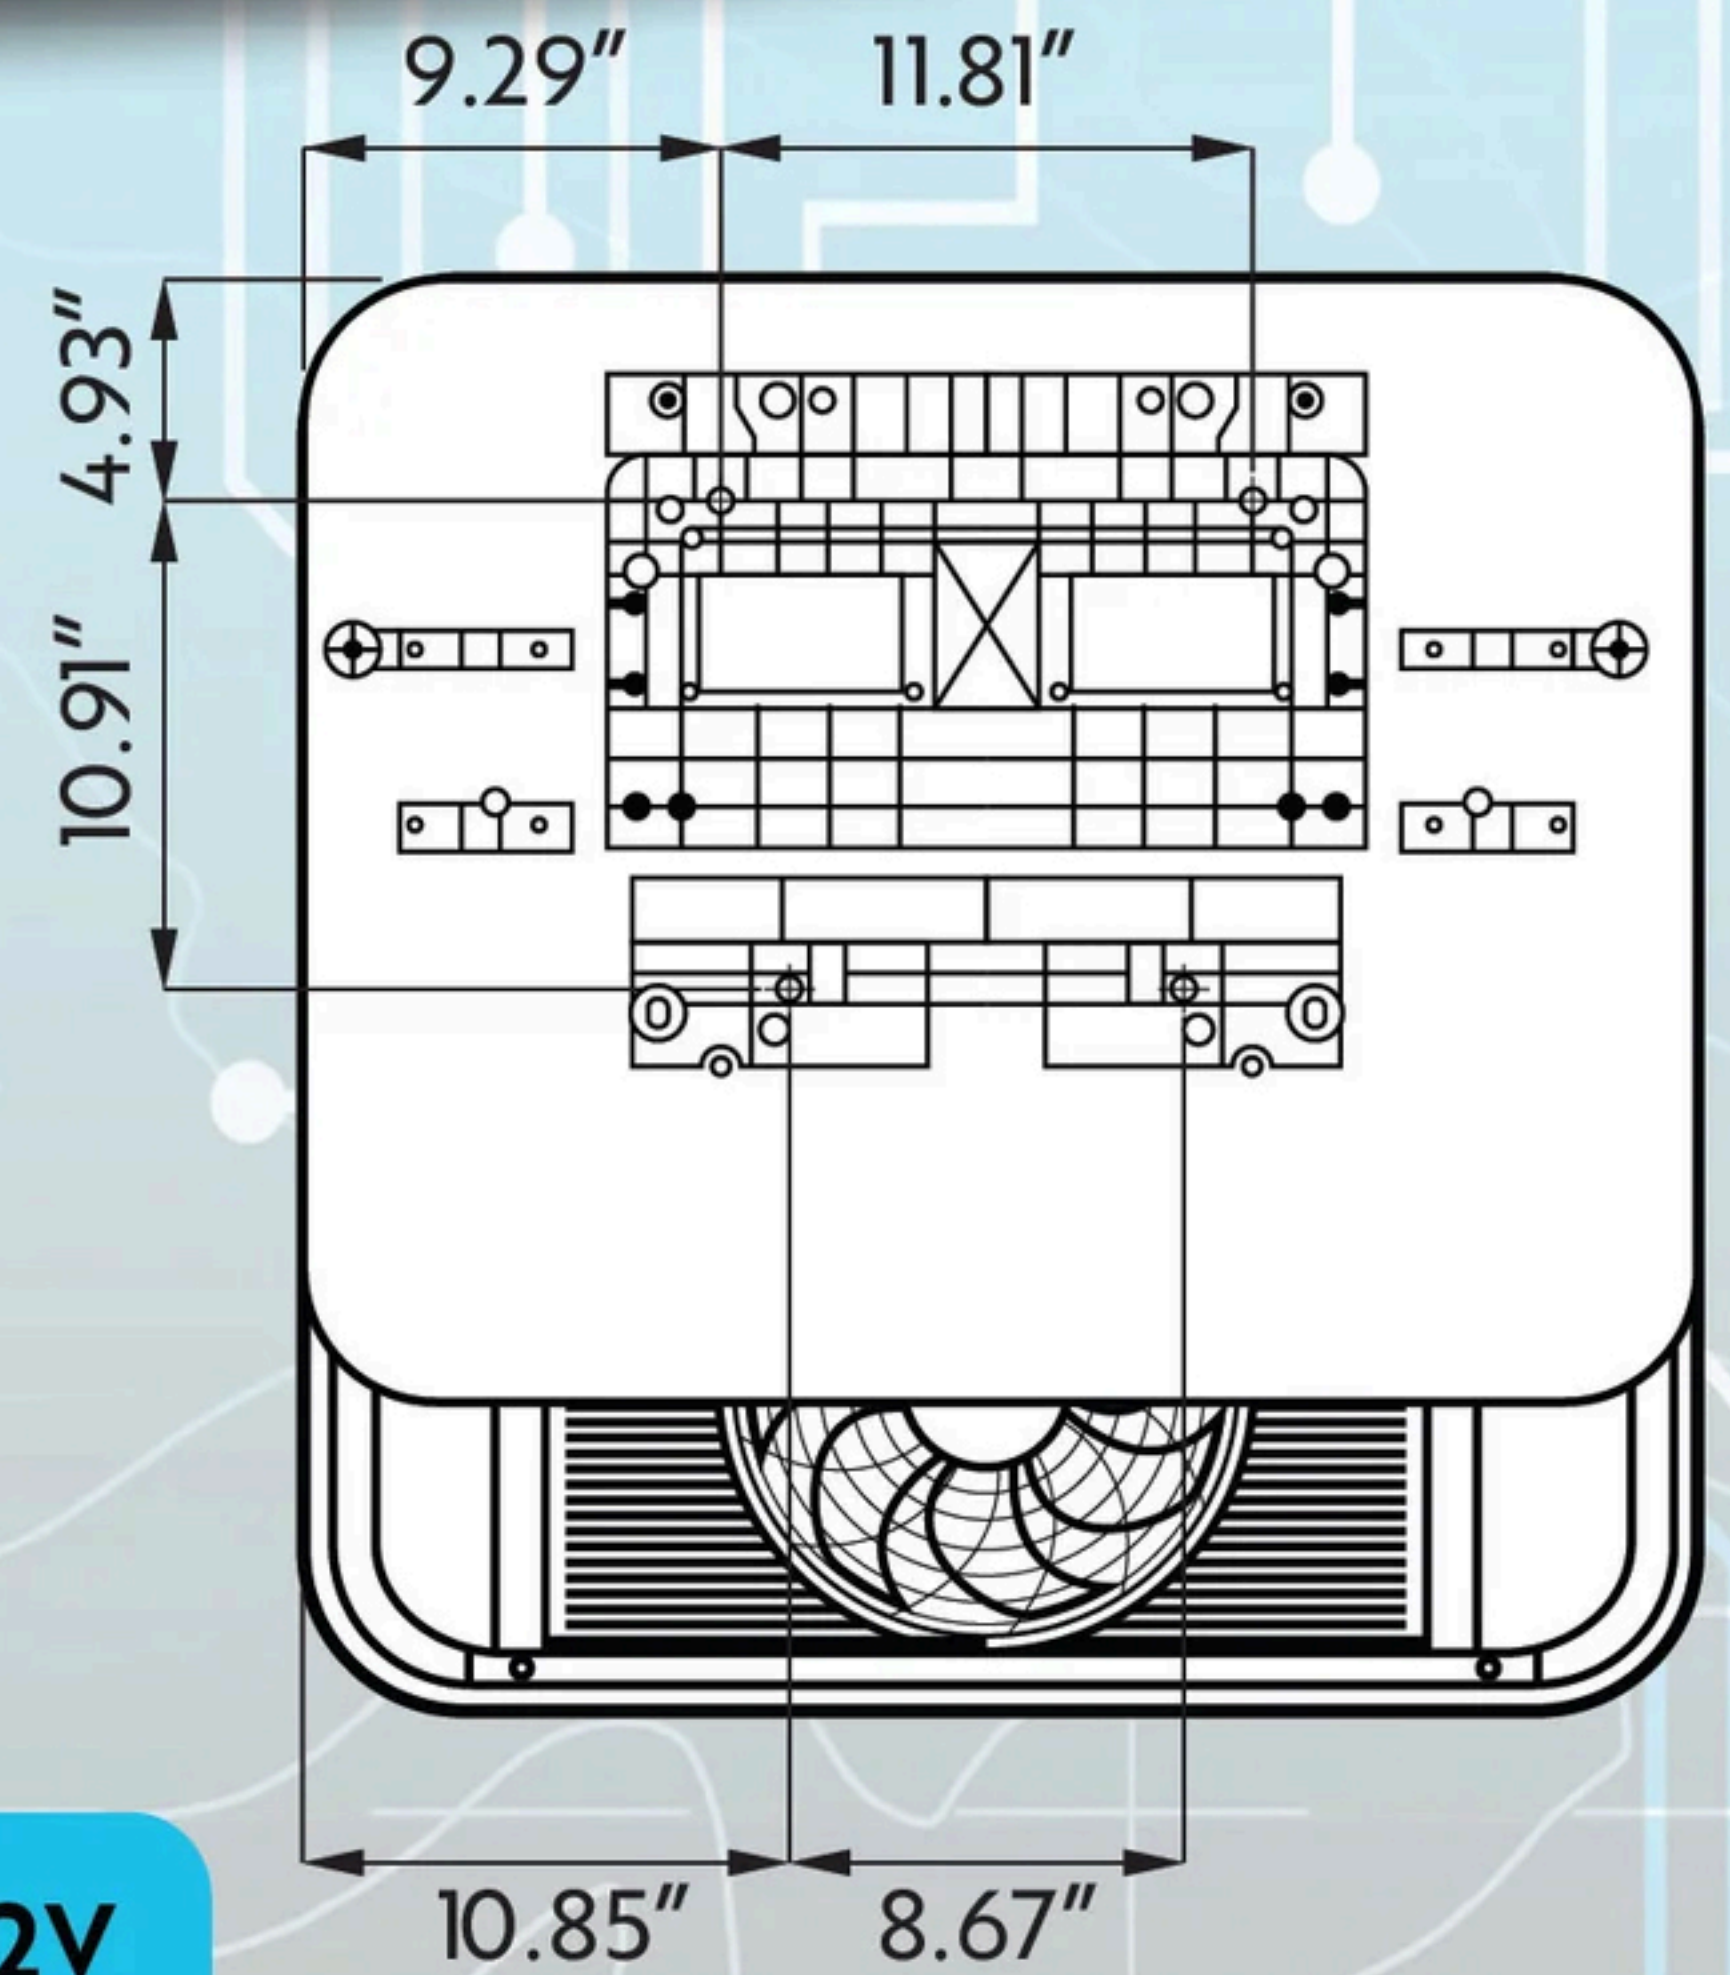

## FLUSH MOUNT INTERNAL FASCIA

Sleek internal faceplate paired with a modern, crisp LCD panel. Powder-coated and constructed with strong, lightweight aluminum. Available in Obsidian Black.

## BEYOND COOL

The all new **X<sup>3</sup>** provides up to 15,120+ BTU and 1,680W of cooling power (48V)!

X <sup>3</sup> MODEL	48V	24V	12V
Current ECO Mode	14A	30A	50A
Current MAX Mode	27A	55A	110A
Rated Power	1,680W	1,390W	1,320W
Fuse Size	30A	60A	125A
Power Cord Specification	8AWG	2AWG	2AWG
Rated Cooling Capacity (BTU)	15,120	12,480	11,830
Refrigerant	R134a @ 600g ± 30g		
Refrigerant Oil	POE68		
Speed Range	1,000 to 3,000 RPM		
Weight	57.3 lbs		
Interior Faceplate Dimensions	16¼" x 16¼" (flush mount)		
Compressor Motor	18cc PWM, Spring Bushings		
Evaporator Motor	Brushless with 10" Fan		
Condensor Fan	14"		
Noise (Decibals)	≤60 dBa		
Operation Modes	Auto/ECO/MAX/Fan		
Min-Max Temperature Setting	60°F to 86°F		
Warranty	One (1) Year with Ext. Option		