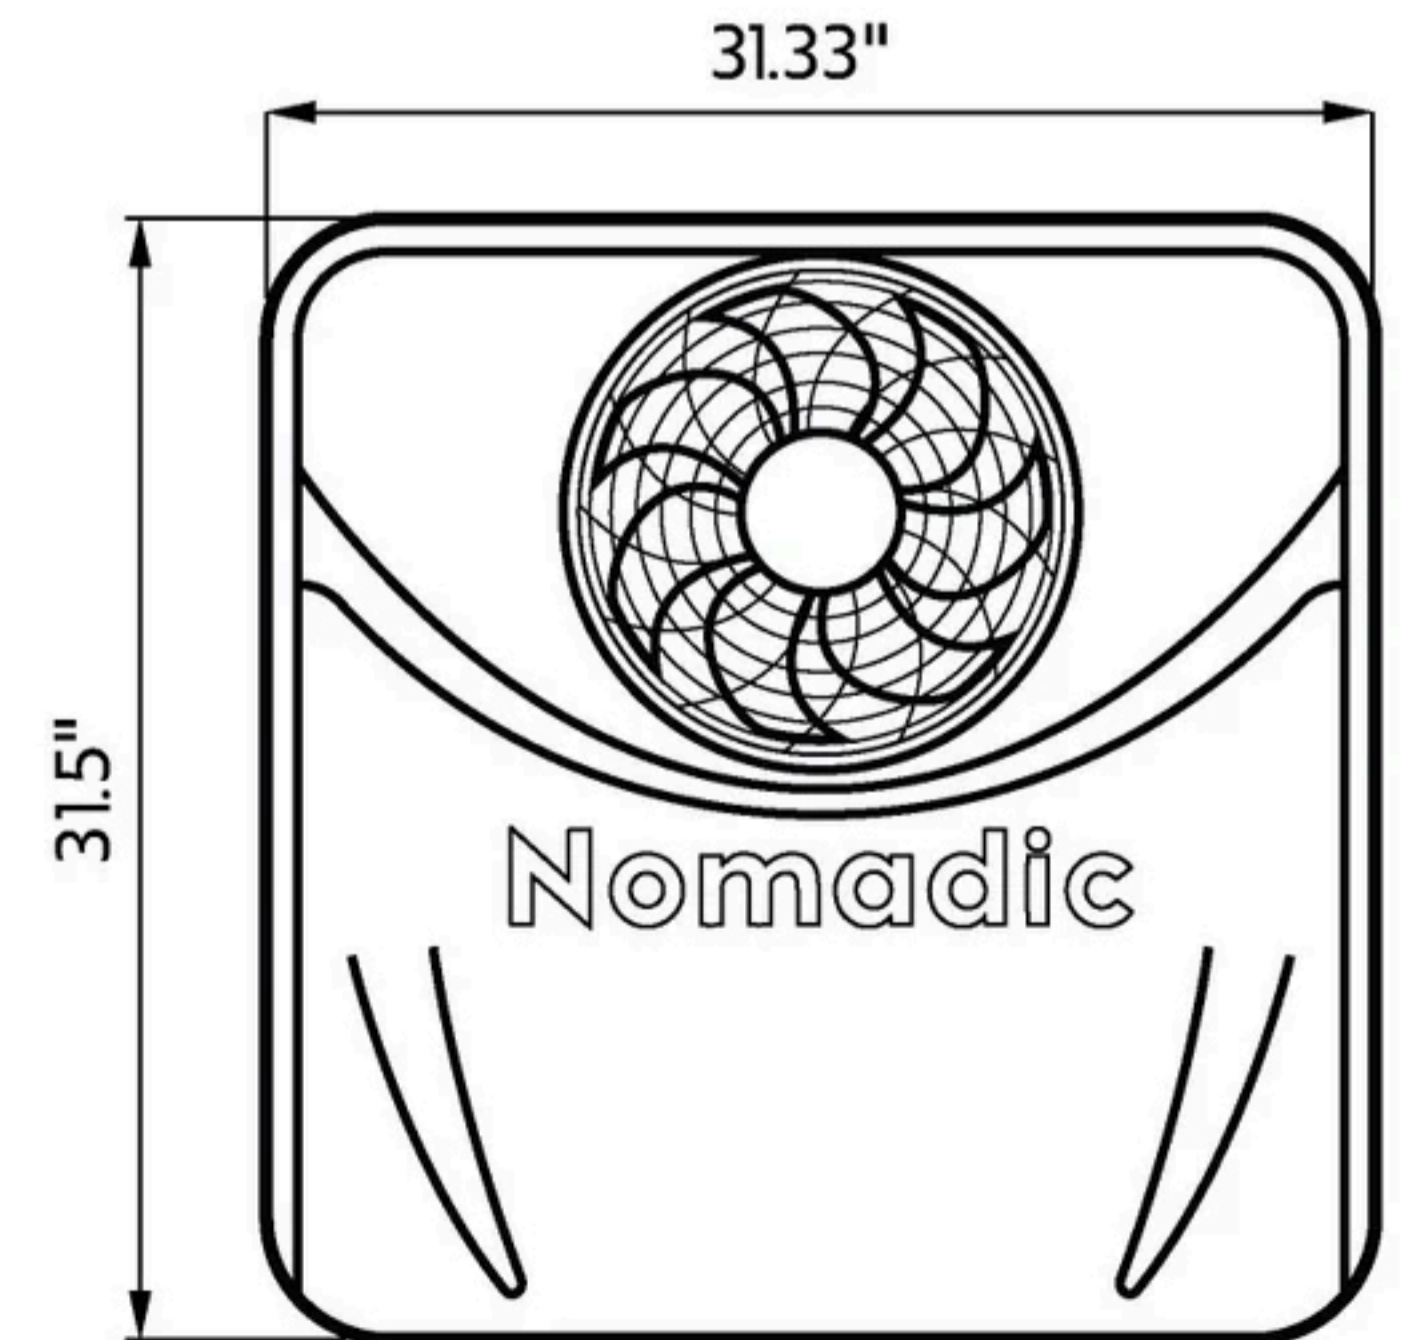

Get social with us!

@nomadiccooling

NOMADIC COOLING CO.

INDUSTRY-LEADING, ROOFTOP, BATTERY-POWERED, AIR CONDITIONERS

X³ MODEL	48V	24V	12V
Current ECO Mode	14A	30A	50A
Current MAX Mode	27A	55A	110A
Rated Power	1,680W	1,390W	1,320W
Fuse Size	30A	60A	125A
Power Cord Specification	8AWG	2AWG	2AWG
Rated Cooling Capacity (BTU)	15,120	12,480	11,830
Refrigerant	R134a @ 600g ± 30g		
Refrigerant Oil	POE68		
Speed Range	1,000 to 3,000 RPM		
Weight	57.3 lbs		
Interior Faceplate Dimensions	16¼" x 16¼" (flush)		
Compressor Motor	18cc PWM, Spring Bushings		
Evaporator Motor	Brushless with 10" Fan		
Condensor Fan	14"		
Noise (Decibals)	≤60 dBa		
Operation Modes	Auto/ECO/MAX/Fan		
Min-Max Temperature Setting	60°F to 86°F		
Warranty	One (1) Year w/ Extension Option		

Additional Features:

- Flush Internal Faceplate
- Sleek Control Panel
- Brushless Motor
- 18cc Compressor
- ≤60 dBa Quiet
- 14" x 14" Opening
- Auto/ECO/MAX/Fan
- Remote Control
- One (1) Year Warranty
- Extended Warranty Available