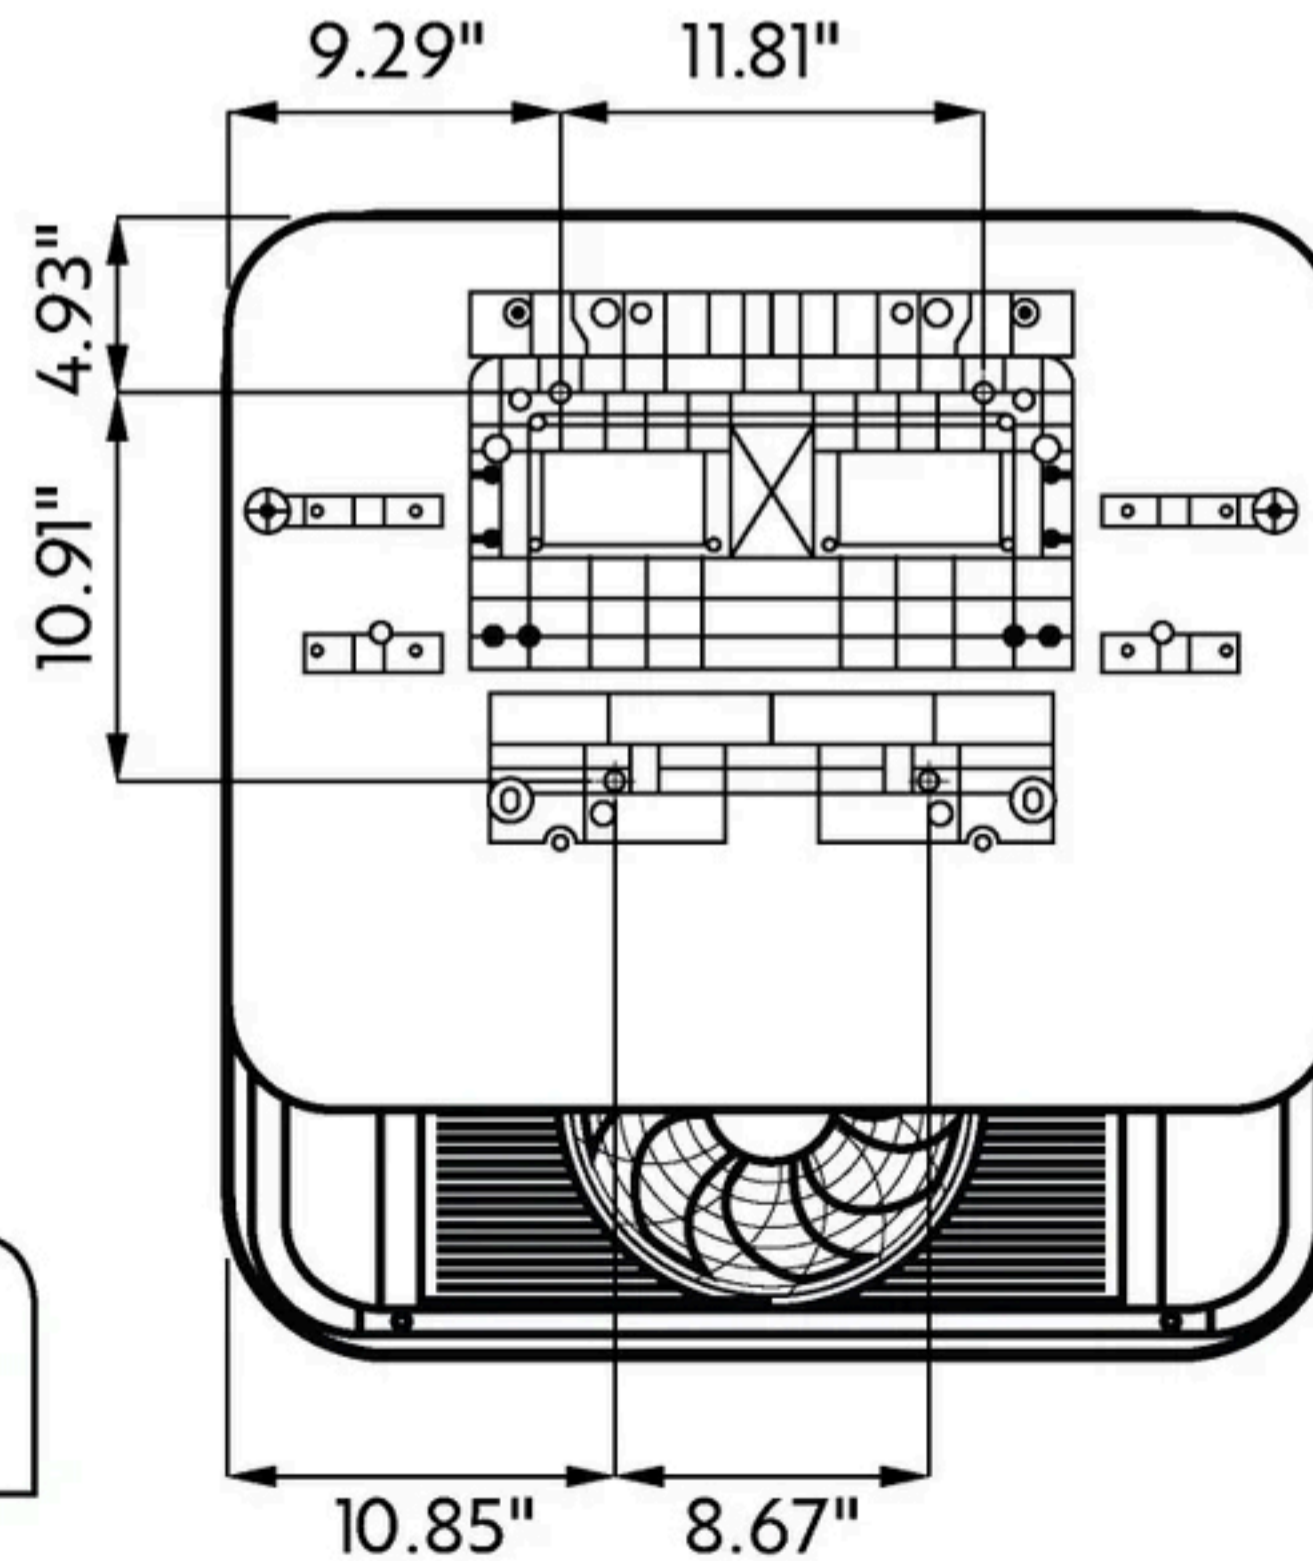

Get social with us!

@nomadiccooling

NOMADIC COOLING CO.

INDUSTRY-LEADING, ROOFTOP, BATTERY-POWERED, AIR CONDITIONERS

X³ MODEL	48V	24V	12V
Current ECO Mode	14A	30A	50A
Current MAX Mode	27A	55A	110A
Rated Power	1,680W	1,390W	1,320W
Fuse Size	30A	60A	125A
Power Cord Specification	8AWG	2AWG	2AWG
Rated Cooling Capacity (BTU)	15,120	12,480	11,830
Refrigerant	R134a @ 600g ± 30g		
Refrigerant Oil	POE68		
Speed Range	1,000 to 3,000 RPM		
Weight	57.3 lbs		
Interior Faceplate Dimensions	16¼" x 16¼" (flush)		
Compressor Motor	18cc PWM, Spring Bushings		
Evaporator Motor	Brushless with 10" Fan		
Condensor Fan	14"		
Noise (Decibals)	≤60 dBa		
Operation Modes	Auto/ECO/MAX/Fan		
Min-Max Temperature Setting	60°F to 86°F		
Warranty	One (1) Year w/ Extension Option		

Additional Features:

- Flush Internal Faceplate
- Sleek Control Panel
- Brushless Motor
- 18cc Compressor
- ≤60 dBa Quiet
- 14" x 14" Opening
- Auto/ECO/MAX/Fan
- Remote Control
- One (1) Year Warranty
- Extended Warranty Available