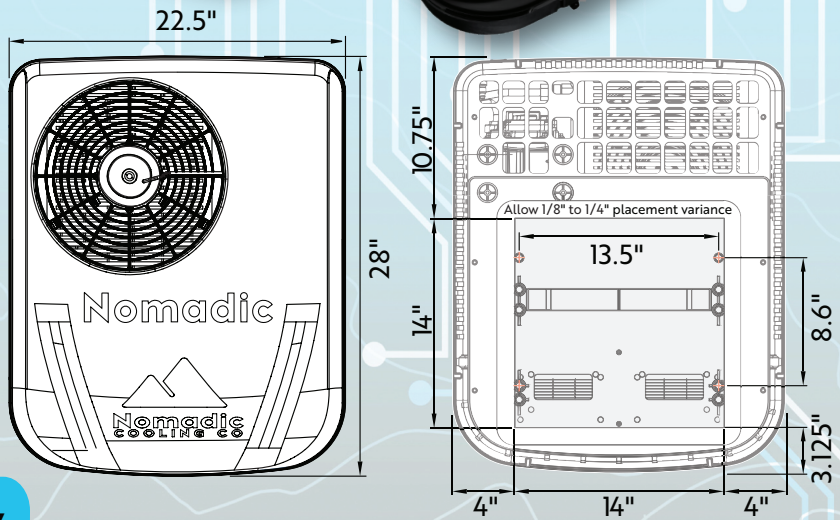

# GO FURTHER IN COMFORT

**OFF-GRID FREEDOM**  
48V | 24V | 12V

**COMPACT AND POWERFUL**

As every well-traveled nomad knows, rooftop space is always at a premium on your van, RV or rig. Weighing in at just 44 lbs, the X<sup>2</sup> is not only one of the lowest profile rooftop AC units on the market, it also has one of the smallest footprints!

 MODEL	48V	24V	12V
Current ECO Mode	8A	16A	32A
Current MAX Mode	16A	31A	53A
Power ECO Mode +Hi Fan	384W	384W	504W
Power MAX Mode +Hi Fan	768W	744W	636W
Min Cooling Temp ECO Mode	65.3°F	63.1°F	64.7°F
Min Cooling Temp MAX Mode	57.1°F	57.9°F	59.9°F
Cold Air Flow MAX Mode (cfm)	3,489	3,064	2,714
Cold Air Flow ECO Mode (cfm)	2,497	2,743	2,621
Rated Cooling Capacity (BTU)	12,150	10,280	8,188
Power Cord Specification	10 AWG	8 AWG	4 AWG
Fuse Size	30A	50A	70A
Refrigerant	R134a @ 450g ± 30g		
Refrigerant Oil	POE68		
Speed Range	1,000 to 3,000 RPM		
Weight	44.0 lbs		
Interior Faceplate Dimension	16¼" x 16¼" (Flush mount)		
Noise (Decibels)	≤ 60 dBa		
Operation Modes	Auto/ECO/MAX/Fan		
Min-Max Temp Settings	54°F to 89°F		
Warranty	One (1) Year + Extension Option		