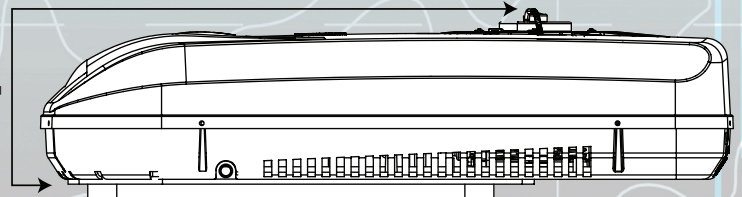

**LOW PROFILE POWER**  
48V | 24V | 12V

Shrouds available in Arctic White or Obsidian Black.

Revolutionize your travels with the **X<sup>2</sup>**, where engineering prowess meets the adventurer's spirit. With its low profile and uncompromising power you can traverse the wilderness with unrivaled confidence.

## FLUSH MOUNT INTERNAL FASCIA

Powder-coated and constructed with strong, lightweight aluminum, with a sleek internal faceplate paired with a modern, crisp LCD panel (right).

Our lowest profile AC unit yet!  
48V, 24V and 12V systems available!

# GO FURTHER IN COMFORT

**OFF-GRID FREEDOM**  
48V | 24V | 12V

**COMPACT AND POWERFUL**

As every well-traveled nomad knows, rooftop space is always at a premium on your van, RV or rig. Weighing in at just 44 lbs, the X<sup>2</sup> is not only one of the lowest profile rooftop AC units on the market, it also has one of the smallest footprints!