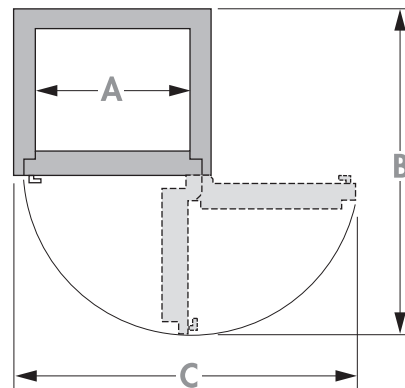

Door Swing Projections

*Add 2" to depth for hinge & handle projection
Add 4" to height for removable metal transport base

Distributed by:

S&M DON'T LOOK ANY FURTHER
SAFESANDMORE

SAFESandMORE.com

Text or Call: 888-717-8149
support@safesandmore.com