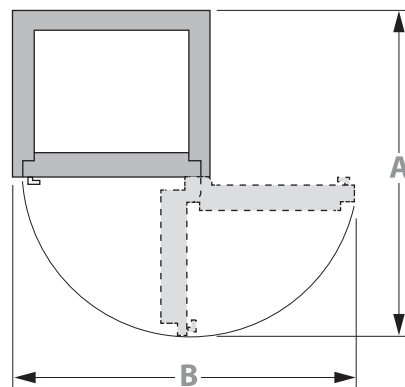

HOSPITALITY

GAMING

RESTAURANTS

JEWELRY

CANNABIS

INTERNATIONAL TRX TRTL-30X6

Specifications

Model	Interior H x W x D (in)	Exterior H x W x D (in)	Weight (lbs)	Capacity (cu ft)	Shelves*
TRX-3420	34 x 20 x 20	42 x 29¼ x 32½	2,240	7.5	1
TRX-4720	47 x 20 x 20	55 x 29¼ x 32½	2,760	10.5	2
TRX-5524	55 x 24 x 20	63 x 33¼ x 32½	3,450	14.9	4
TRX-6420	64 x 20 x 20	72 x 29¼ x 32½	3,510	14.5	4
TRX-6831X	68 x 31 x 20	76 x 40¼ x 32½	4,610	23.9	4
TRX-6836X	68 x 36 x 20	76 x 45¼ x 32½	5,160	27.2	4
TRX-6836	68 x 36 x 26	76 x 45¼ x 38½	5,575	36.0	4
TRX-7236	72 x 36 x 80	80 x 45¼ x 38½	5,890	38.2	4

Door Swing Dimensions

Model	Dimensions (in)	
	A	B
TRX-3420	57 ⁵ / ₈	52 ³ / ₄
TRX-4720	57 ⁵ / ₈	52 ³ / ₄
TRX-5524	61 ⁵ / ₈	60 ³ / ₄
TRX-6420	57 ⁵ / ₈	52 ³ / ₄
TRX-6831X	68 ⁵ / ₈	74 ³ / ₄
TRX-6836X	79 ⁵ / ₈	84 ³ / ₄
TRX-6836	79 ⁵ / ₈	84 ³ / ₄
TRX-7236	79 ⁵ / ₈	84 ³ / ₄

Door Swing Projections

*All shelves are adjustable. Add 2 in. to depth for handle projection.
 Note: The best protection is a safe tailored to your needs and cash risk. Consultation with a security professional is advised.