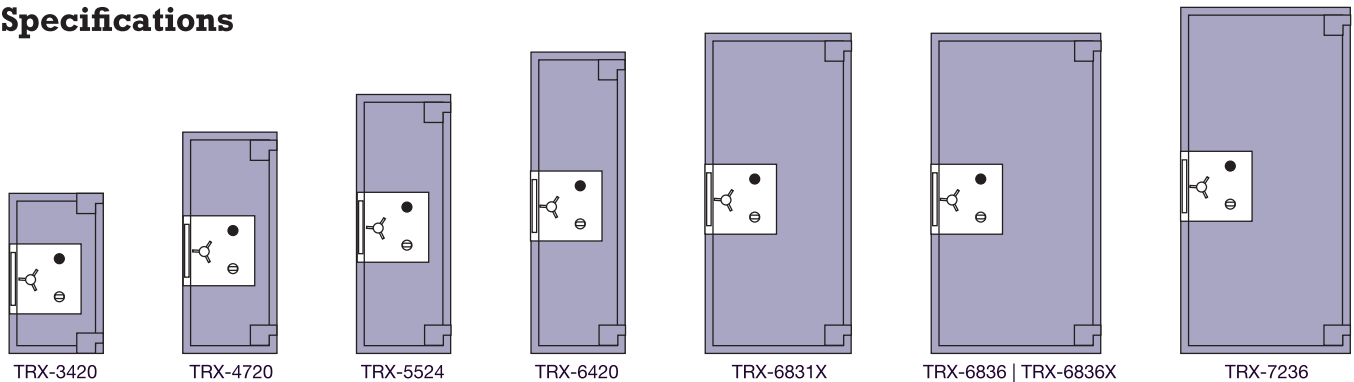

HOSPITALITY

GAMING

RESTAURANTS

JEWELRY

CANNABIS

INTERNATIONAL TRX TRTL-30X6

Specifications

Model	Interior H x W x D (in)	Exterior H x W x D (in)	Weight (lbs)	Capacity (cu ft)	Shelves*
TRX-3420	34 x 20 x 20	42 x 29¼ x 32½	2,240	7.5	1
TRX-4720	47 x 20 x 20	55 x 29¼ x 32½	2,760	10.5	2
TRX-5524	55 x 24 x 20	63 x 33¼ x 32½	3,450	14.9	4
TRX-6420	64 x 20 x 20	72 x 29¼ x 32½	3,510	14.5	4
TRX-6831X	68 x 31 x 20	76 x 40¼ x 32½	4,610	23.9	4
TRX-6836X	68 x 36 x 20	76 x 45¼ x 32½	5,160	27.2	4
TRX-6836	68 x 36 x 26	76 x 45¼ x 38½	5,575	36.0	4
TRX-7236	72 x 36 x 80	80 x 45¼ x 38½	5,890	38.2	4

Door Swing Dimensions

Model	Dimensions (in)	
	A	B
TRX-3420	57 ⁵ / ₈	52 ³ / ₄
TRX-4720	57 ⁵ / ₈	52 ³ / ₄
TRX-5524	61 ⁵ / ₈	60 ³ / ₄
TRX-6420	57 ⁵ / ₈	52 ³ / ₄
TRX-6831X	68 ⁵ / ₈	74 ³ / ₄
TRX-6836X	79 ⁵ / ₈	84 ³ / ₄
TRX-6836	79 ⁵ / ₈	84 ³ / ₄
TRX-7236	79 ⁵ / ₈	84 ³ / ₄

Door Swing Projections

*All shelves are adjustable. Add 2 in. to depth for handle projection.
 Note: The best protection is a safe tailored to your needs and cash risk. Consultation with a security professional is advised.