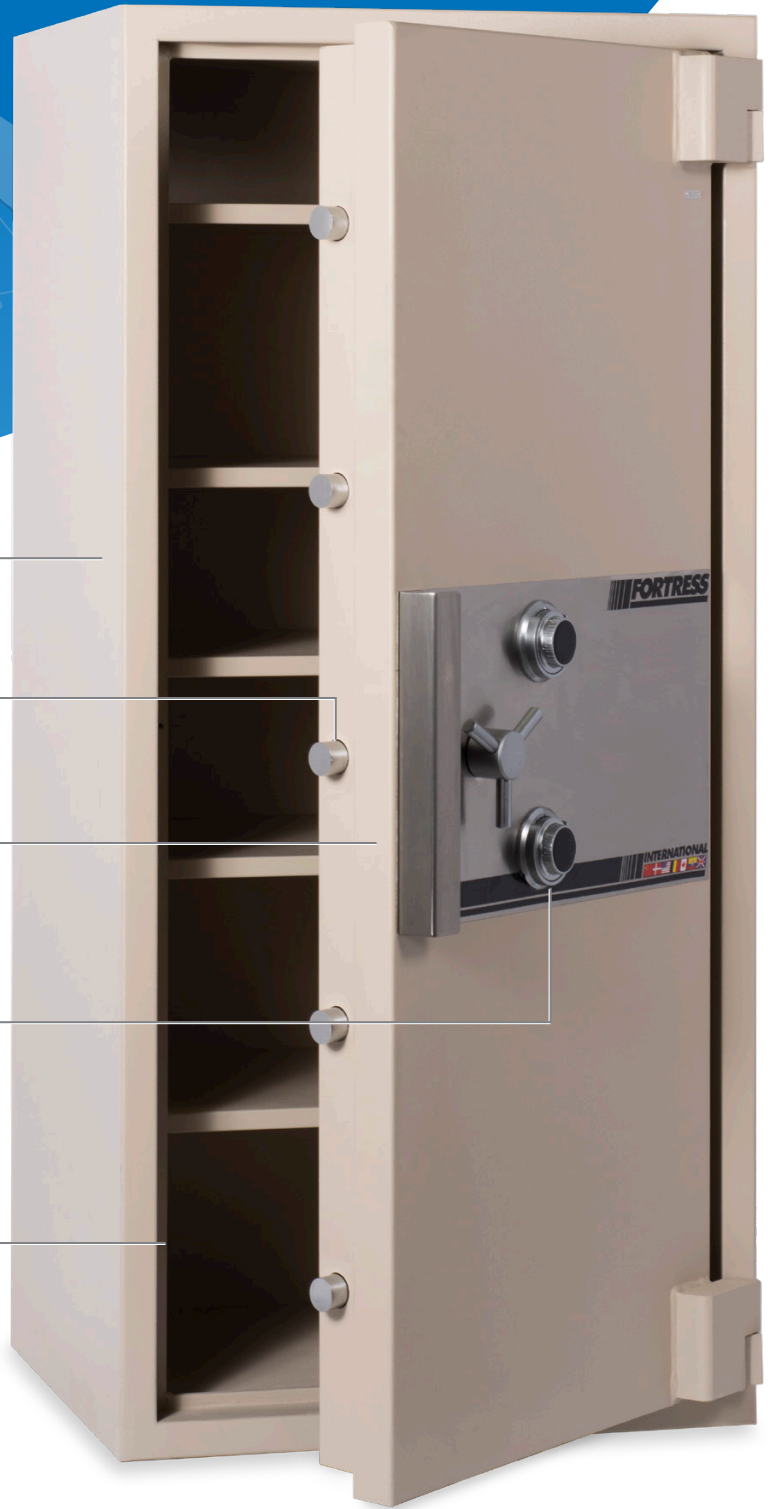

INTERNATIONAL FORTRESS TL-30

Achieves the highest degree of burglary protection in its class

- **Six-sided Composite Protection**

Revolutionary new composite material on six sides resists all forms of attack

- **Boltwork**

Massive 1.5" chrome plated bolts automatically extend with closed door

- **Door and Body**

Inner and outer layers of electrically welded steel combines with composite material and ceramic matrix for superior protection

- **Locks**

Includes dual Underwriters Laboratories Group 2M combination locks; optional high security keylocks or electronic combination locks can be added

- **2-Hour Fire Protection**

Independent laboratory tested at temperatures up to 1850°F for a period of 2 hours. Interior temperatures did not exceed 350°F.

INTERNATIONAL FORTRESS TL-30

Specifications

Model	Interior H x W x D (in)	Exterior H x W x D (in)	Weight (lbs)	Capacity (cu ft)	Shelves
F-2524	25 x 24 x 20	29 x 29 x 29	1,800	6.9	1
F-3524	35 x 24 x 20	39 x 29 x 29	1,950	9.7	2
F-4524	45 x 24 x 20	49 x 29 x 29	2,300	12.5	3
F-5524	55 x 24 x 20	59 x 29 x 29	2,560	15.3	4
F-6528	65 x 28 x 20	69 x 32 x 29	3,300	21.1	5
F-6034	60 x 34 x 20	64 x 38 x 29	3,360	23.6	5
F-6536	65 x 36 x 22	69 x 40 x 30	3,880	29.7	5
F-7236	72 x 36 x 26	76 x 40 x 35	4,420	39	5