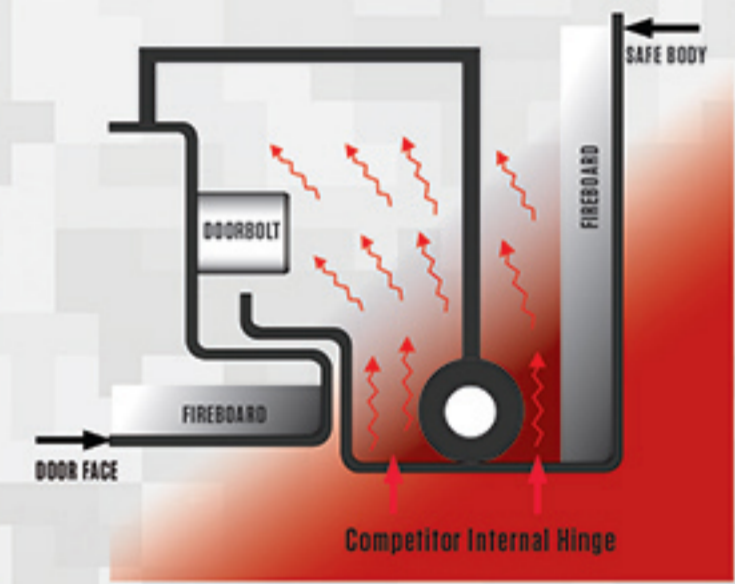

Rhino Metals. . . everything else is just storage.

180° Door Opening

MORE SECURITY

Long travel, large diameter locking bolts provide up to 40% more locking engagement than typical gun safes. Anti-pry guides in the doors of our full size gun safes further increase pry protection. Thicker bodies, doors and fire lining provide superior security and fire protection. In some cases, up to 50% thicker than typical gun safes.

MORE FIRE PROTECTION

Internal hinge designs used by other brands are typically welded to the inside of the safe wall and do not provide full coverage fire protection. Rhino's external hinge design provides complete coverage and improved fire protection.

MORE CONVENIENCE

With the swing out gun rack, you'll be able to store more and get to your guns faster and with less damage. No more digging through your guns to get to the one you want.

MORE ACCESS

External hinges give you a full 180 degrees of door opening and complete fire lining around the door frame.