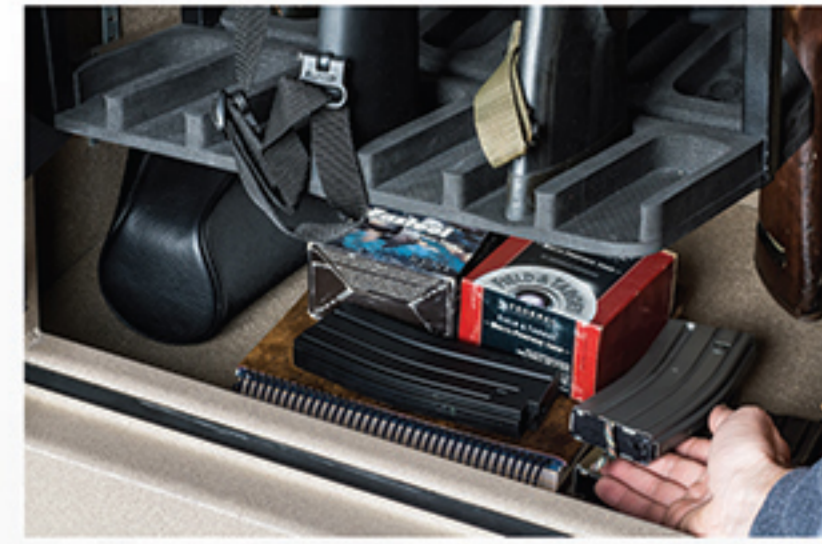

UNEQUALED STORAGE & FAST ACCESS

★ GET FASTER ACCESS TO MORE WEAPONS WITH RHINO'S PATENTED SWING OUT GUN RACK SYSTEM ★

Rhino's exclusive **patented** Swing Out Gun Rack System (U.S. patent number 9,140,049) is available in two sizes and is available on most models. With it, you will store more guns and more scoped/tactical guns, and have fastest access to all of them. Store guns on the rack in any orientation you need to better fit together (muzzle up or muzzle down, trigger in or trigger out.) Almost every slot on the rack can be filled with a scoped long gun. Simply swing the rack out to have instant access to any weapon along the back or side wall.

Long gun capacity, scoped gun capacity, and easy access to your guns are usually trade-offs. If you want a lot of one, you typically have to sacrifice the other two. With Rhino's exclusive patented Swing Out Gun Rack and Rifle Rods Storage System, this problem is eliminated and you can have it all.

- Store more scoped guns
- No more digging through your rifles to get to the one you want
- Full access to your door organizer, unlike door mounted gun racks
- 2-3 times more fast access guns than conventional safes
- 2-3 times more fast access guns than safes with door mounted gun racks
- Store up to 4 times more scoped and tactical long guns

Floor Storage Area Under Rack Unlike Other Rack Systems