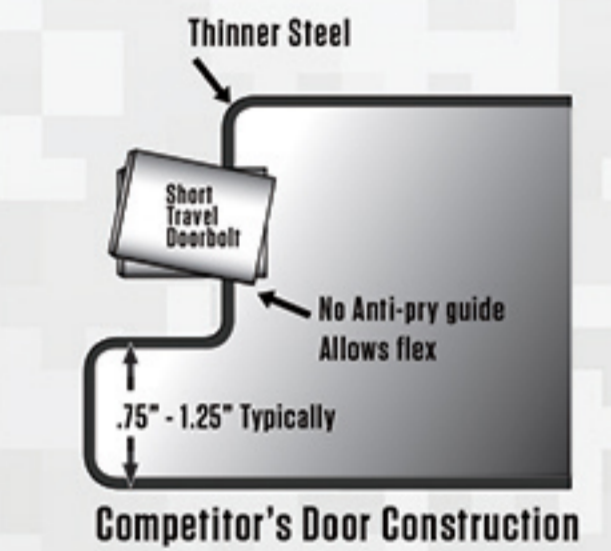

Rhino Metals. . . everything else is just storage.

180° Door Opening

MORE SECURITY

Long travel, large diameter locking bolts provide up to 40% more locking engagement than typical gun safes. Anti-pry guides in the doors of our full size gun safes further increase pry protection. Thicker bodies, doors and fire lining provide superior security and fire protection. In some cases, up to 50% thicker than typical gun safes.

MORE FIRE PROTECTION

Internal hinge designs used by other brands are typically welded to the inside of the safe wall and do not provide full coverage fire protection. Rhino's external hinge design provides complete coverage and improved fire protection.

MORE CONVENIENCE

With the swing out gun rack, you'll be able to store more and get to your guns faster and with less damage. No more digging through your guns to get to the one you want.

MORE ACCESS

External hinges give you a full 180 degrees of door opening and complete fire lining around the door frame.