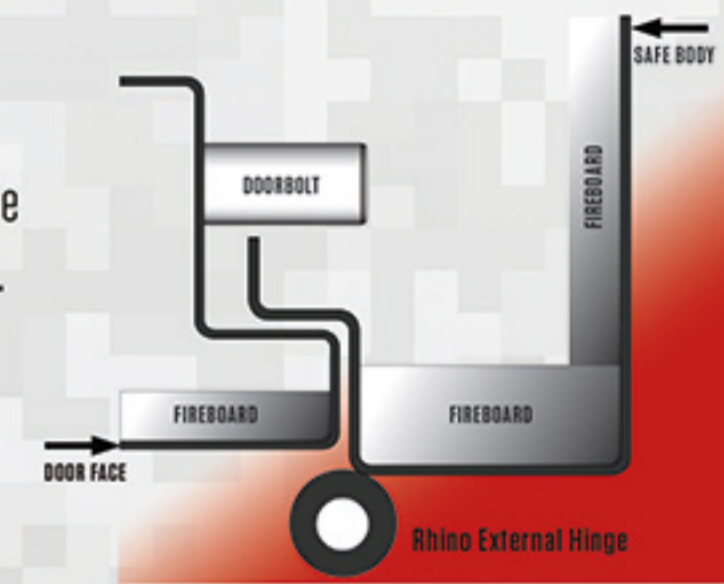

Rhino Metals. . . everything else is just storage.

180° Door Opening

MORE SECURITY

Long travel, large diameter locking bolts provide up to 40% more locking engagement than typical gun safes. Anti-pry guides in the doors of our full size gun safes further increase pry protection. Thicker bodies, doors and fire lining provide superior security and fire protection. In some cases, up to 50% thicker than typical gun safes.

MORE FIRE PROTECTION

Internal hinge designs used by other brands are typically welded to the inside of the safe wall and do not provide full coverage fire protection. Rhino's external hinge design provides complete coverage and improved fire protection.

MORE CONVENIENCE

With the swing out gun rack, you'll be able to store more and get to your guns faster and with less damage. No more digging through your guns to get to the one you want.

MORE ACCESS

External hinges give you a full 180 degrees of door opening and complete fire lining around the door frame.