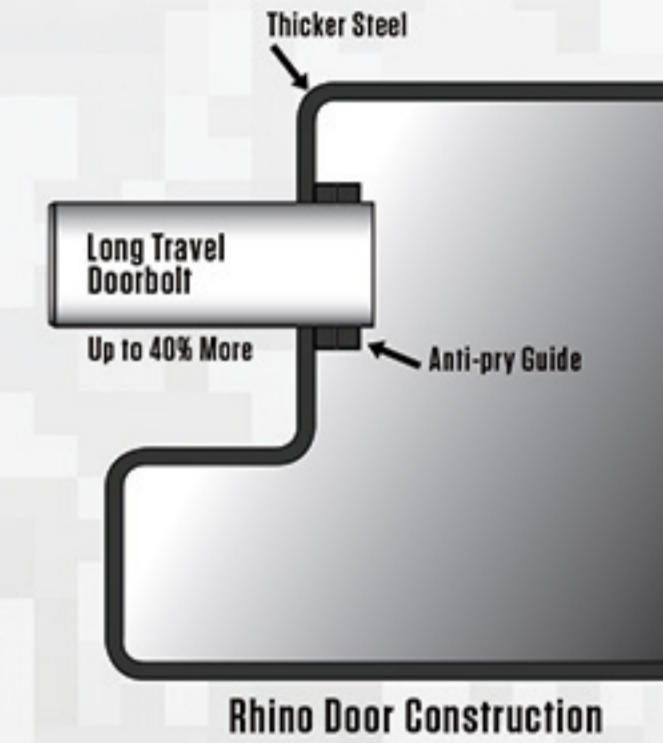

Rhino Metals. . . everything else is just storage.

180° Door Opening

MORE SECURITY

Long travel, large diameter locking bolts provide up to 40% more locking engagement than typical gun safes. Anti-pry guides in the doors of our full size gun safes further increase pry protection. Thicker bodies, doors and fire lining provide superior security and fire protection. In some cases, up to 50% thicker than typical gun safes.

MORE FIRE PROTECTION

Internal hinge designs used by other brands are typically welded to the inside of the safe wall and do not provide full coverage fire protection. Rhino's external hinge design provides complete coverage and improved fire protection.

MORE CONVENIENCE

With the swing out gun rack, you'll be able to store more and get to your guns faster and with less damage. No more digging through your guns to get to the one you want.

MORE ACCESS

External hinges give you a full 180 degrees of door opening and complete fire lining around the door frame.