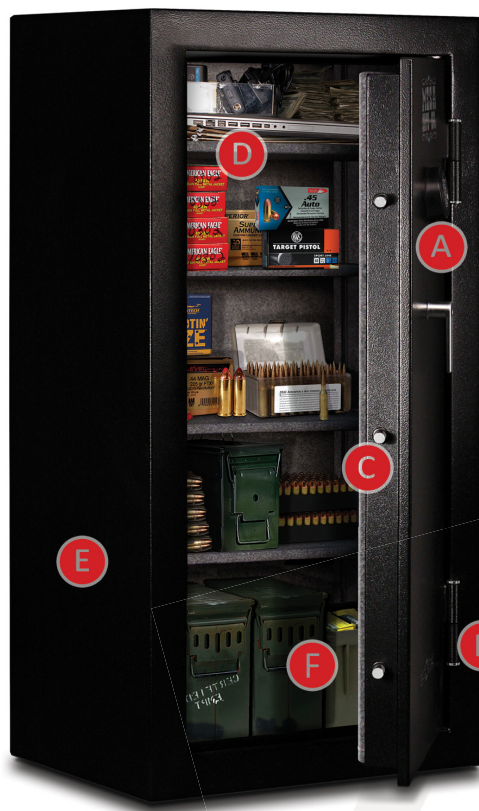

AMMO/BUSINESS SAFES

MGL SERIES 30 MINUTE FIRE ALL-SHELVES SAFES

SAFE FEATURES

□ BODY & DOOR

- All steel construction
- Body & door constructed of 12 gauge steel lined with fire-resistant material [Tested in temperatures up to 1200°F]
- 3/4" diameter solid steel locking bolts & deadbolts
- Heavy-duty solid steel hinges
- Heat activated seal
- Lock & handle protected by an additional layer of 1/8" steel
- Fully upholstered interior
- Fully adjustable shelving system
- Interior outlet with 3 sockets & 2 USB ports
- 4 pre-drilled anchor holes

Combination

- U.L. Listed Group II Combination Lock
- Lock protected by a drill resistant hard plate & punch-activated relocking system

MGL14E-AS

MGL24E-AS

MGL36E-AS

MODEL	EXTERIOR [HWD]	INTERIOR [HWD]	INTERIOR [CU.FT.]	SHELVING [NO.]	WEIGHT
MGL14-AS	55" x 20" x 20"	55" x 20" x 20"	6.6	4	304 lbs
MGL24-AS	59" x 30" x 24"	56" x 28 1/2" x 19 1/4"	12	4	465 lbs
MGL36-AS	59" x 36" x 24"	56" x 34 1/2" x 18 3/4"	15.4	4	535 lbs

Security Savings

Good security doesn't have to cost a fortune.

Mesa MGL Series 30 Minute Fire Ammo/Business Safes not only provide a secure place to keep valuables, but they also offer protection from fire - a great place to keep your documents and valuables.

D

Body constructed of 12 gauge steel plate lined with fire resistant material

E

Interior outlet with 3 sockets & 2 USB ports

F

Lock Options

Advanced ELECTRONIC

U.L. Listed Group II COMBO