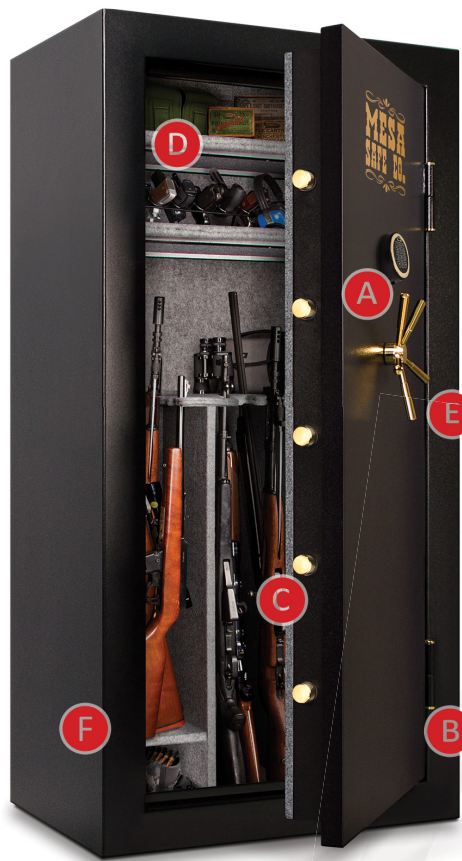

GUN SAFES

MBF SERIES BURGLARY & FIRE GUN SAFES

SAFE FEATURES

□ BODY & DOOR

- All steel construction
- 1 hour 350°F fire rating [Tested in temperatures up to 1750°F]
- Body has an overall thickness of 1¾" consisting of a steel plate lined with fire-resistant material
- Door has an overall thickness of 5½" lined with fire-resistant material
- 2 story impact rating
- Massive 1½" diameter solid steel locking bolts & deadbolts
- Heavy-duty solid steel hinges
- 3-way locking system
- Heat activated seal
- Fully upholstered interior
- Fully adjustable shelving system
- Interior outlet with 3 sockets & 2 USB ports
- Decorative brass spoke handle
- 4 pre-drilled anchor holes [Anchor kit included]

Combination

- U.L. Listed Group II Combination Spy-Proof Lock
- Lock protected by a drill resistant hard plate & punch-activated reloading system

MBF5922E

MBF6032E

MBF7236E

MODEL	EXTERIOR [HWD]	INTERIOR [HWD]	INTERIOR [CU.FT.]	SHELVING [NO.]	WEIGHT
MBF5922	59" x 22" x 20"	55¾" x 18¼" x 13"	7.6	HALF: 3 FULL: 1	484 lbs
MBF6032	59" x 32" x 22"	55¾" x 28½" x 15¼"	13.9	HALF: 3 FULL: 1	665 lbs
MBF7236	71" x 36" x 24"	67" x 32¼" x 16¾"	21.1	HALF: 6 FULL: 2	865 lbs

MBF7236E

Optional battery operated electronic lock; or a U.L. Listed Group II combination spy-proof lock

A

Heavy-duty steel hinges

B

1 1/2" diameter locking bolts & deadbolts

C

Fully upholstered adjustable shelving system

D

Decorative spoke handle

E

Body has an overall thickness of 1 3/4" consisting of a steel plate lined with fire resistant material

F

Interior outlet with 3 sockets & 2 USB ports

G

Lock Options