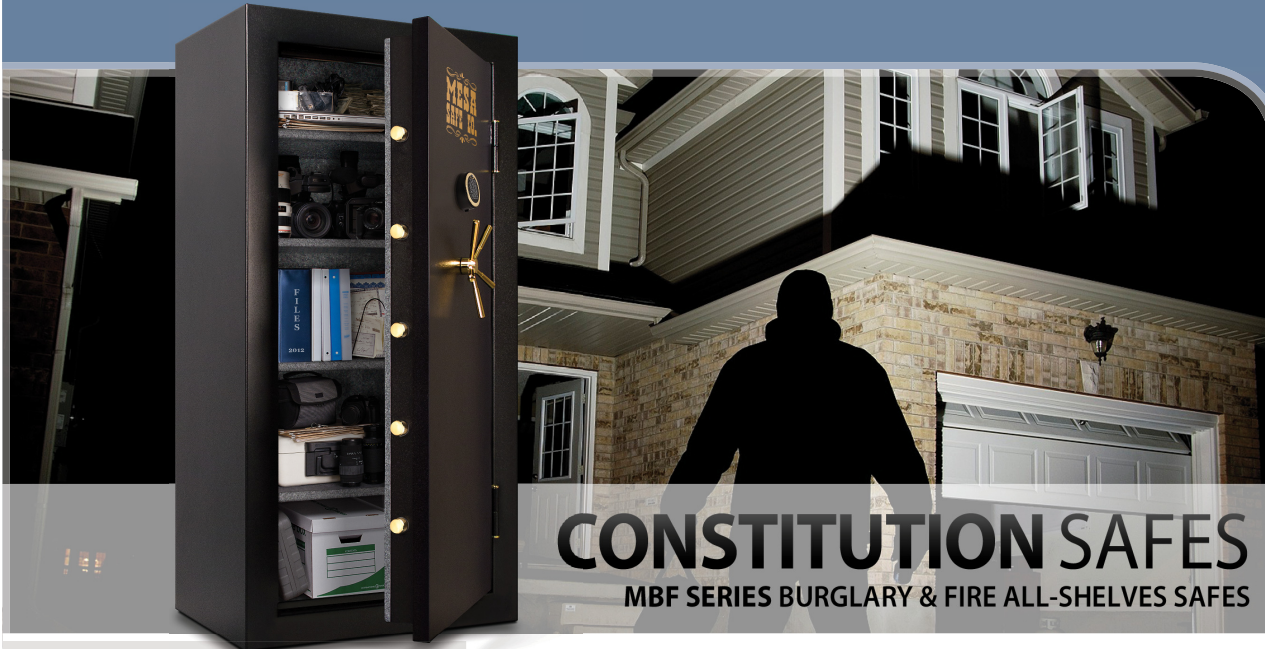

MBF3820E

Heavy-duty steel hinges **A**

Optional battery operated electronic lock; or a U.L. Listed Group II combination lock **B**

1" diameter locking bolts & deadbolts **C**

Fully upholstered interior with high strength adjustable shelving **D**

Thick steel door lined with fire resistant material **E**

1 3/4" thick body consisting of a steel plate lined with fire resistant material **F**

Interior outlet with 3 sockets & 2 USB ports [on MBF3820 model only] **G**

Lock Options

HAMMERED GREY

CONSTITUTION SAFES

MBF SERIES BURGLARY & FIRE ALL-SHELVES SAFES

SAFE FEATURES

□ BODY & DOOR

- All steel construction
- 1 hour 350°F fire rating
[Tested in temperatures up to 1750°F]
- Body has an overall thickness of 1¾" consisting of a steel plate lined with fire-resistant material
- Door has an overall thickness of 5½" lined with fire-resistant material
- 2 story impact rating
- Massive 1½" diameter solid steel locking bolts & deadbolts
- Heavy-duty solid steel hinges
- 3-way locking system
- Heat activated seal
- Fully upholstered interior
- Fully adjustable shelving system
- Interior outlet with 3 sockets & 2 USB ports
- Decorative brass spoke handle
- 4 pre-drilled anchor holes
[Anchor kit included]