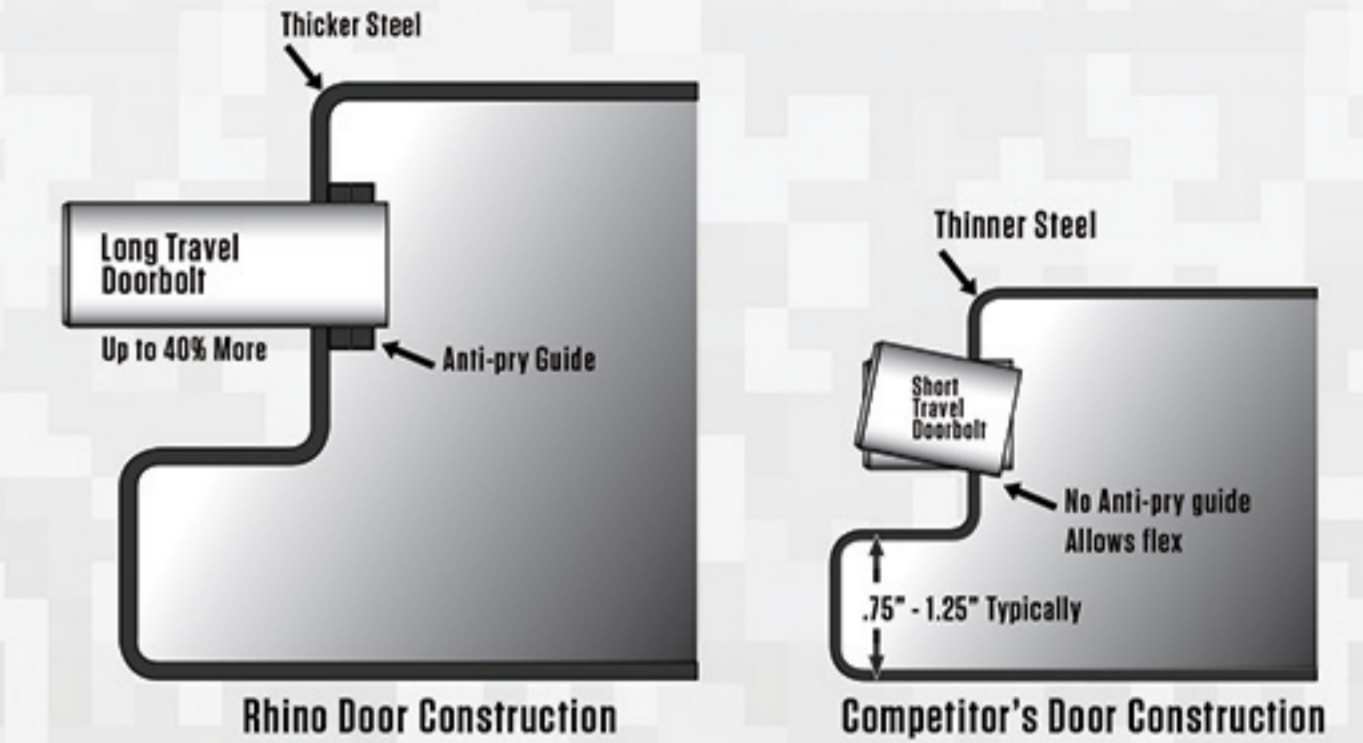

## MORE SECURITY

Long travel, large diameter locking bolts provide up to 40% more locking engagement than typical gun safes. Anti-pry guides in the doors of our full size gun safes further increase pry protection. Thicker bodies, doors and fire lining provide superior security and fire protection. In some cases, up to 50% thicker than typical gun safes.

## MORE FIRE PROTECTION

Internal hinge designs used by other brands are typically welded to the inside of the safe wall and do not provide full coverage fire protection. Rhino's external hinge design provides complete coverage and improved fire protection.

## MORE CONVENIENCE

With the swing out gun rack, you'll be able to store more and get to your guns faster and with less damage. No more digging through your guns to get to the one you want.

## MORE ACCESS

External hinges give you a full 180 degrees of door opening and complete fire lining around the door frame.