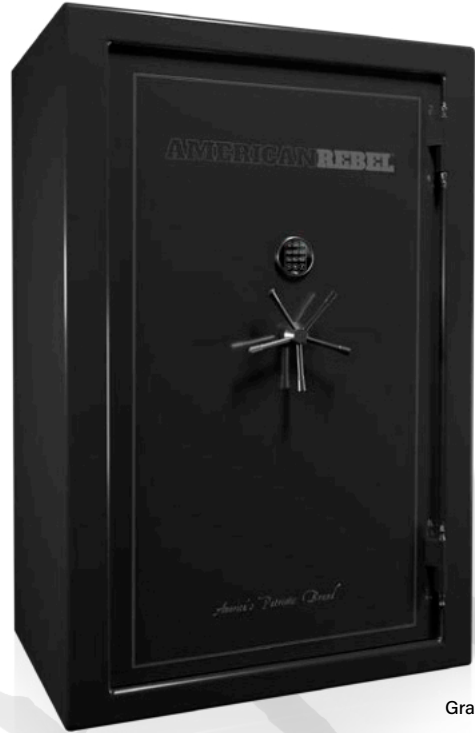

THE SAFE WITH AN

AR

Black Smoke

Utilizing the same footprint as the AR-50, The AR-40 is 12" shorter. It has a capacity of 30+ firearms.

Gray

12

GAUGE USA
STEEL WALLS

FOUR-WAY ACTIVE
LOCKING BOLTS

DOUBLE-PLATE
STEEL DOOR

775

APPROXIMATE
TOTAL WEIGHT

Reinforced Door Edge
Double-Steel Door Casement™
Diameter Door Bolts
Diamond-Embedded Armor Plate™
Electronic Lock (E-Lock)
Safe Color

7/8" Thick

1 1/4" Thick

Standard
Black Smoke

SAFE DIMS.

Width 40"
Height 60"
Total Depth 28.5"
Approx. Weight 775 lbs

TRIM COLOR

Orange
Gray
Blackout