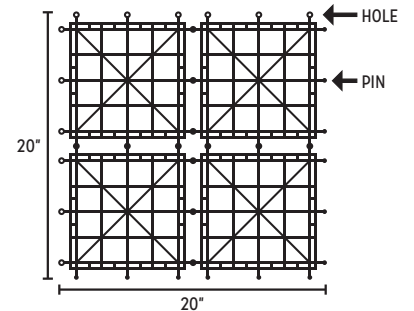

HEDGE MAT

Artificial Lavender Mat

85%  
BLOCKAGE

Easily Cut to Fit

Snap & Lock

Eco Friendly

**MATERIAL SPECIFICATIONS**

Density	.957
Minimum Temp.	-76° F
Maximum Temp.	250° F
Panel Size	20" x 20"
Panels Per Box	12
Average Coverage Per Box	33 square feet
Shade Percentage	85%
Backing Thickness	1/8"

Profile

Backing Grid

**MATERIAL COMPOSITION**

NatraHedge Lavender Mat is made from low density polyethylene (LDPE).

**PACKAGE CONTENTS**

(12ct.) 20" x 20" Lavender Mat  
(40ct.) 7" Green Fence Fasteners

**FIRE & UV RATED**