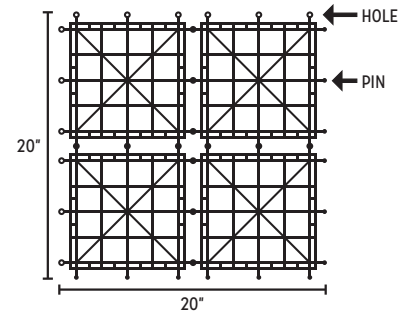

HEDGE MAT

Artificial Evergreen Moss Mat

95%
BLOCKAGE

Easily Cut to Fit

Snap & Lock

Eco Friendly

MATERIAL SPECIFICATIONS

Density	.984
Minimum Temp.	-76° F
Maximum Temp.	250° F
Panel Size	20" x 20"
Panels Per Box	12
Average Coverage Per Box	33 square feet
Shade Percentage	95%
Backing Thickness	1/8"

Profile

Backing Grid

MATERIAL COMPOSITION

NatraHedge® Evergreen Moss Mat is made from low density polyethylene (LDPE).

PACKAGE CONTENTS

(12ct.) 20" x 20" Evergreen Moss Mat
(40ct.) 7" Green Fence Fasteners

UV RATED

CUT TO SIZE

NatraHedge® Evergreen Moss Mat can be easily cut to any size or shape. The material can be wrapped around walls and pillars or conform to anything for a natural hedge look.

Detail Name: