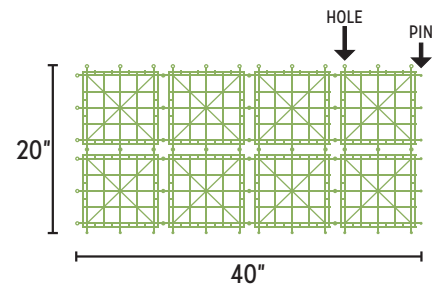

HEDGE PANELS

Artificial Kauai Living Wall

90%
BLOCKAGE

Easily Cut to Fit

Snap & Lock

Eco Friendly

MATERIAL SPECIFICATIONS

Density	0.957
Minimum Temp.	-76° F
Maximum Temp.	250° F
Panel Size	20" x 40"
Panels Per Box	5
Average Coverage Per Box	28 square feet
Shade Percentage	90%
Backing Thickness	1/8"

Profile

Backing Grid

MATERIAL COMPOSITION

NatraHedge® Kauai Living Wall is made from low density polyethylene (LDPE).

PACKAGE CONTENTS

(5ct.) 20" x 40" Kauai Living Wall
(40ct.) 7" Green Fence Fasteners

UV RATED