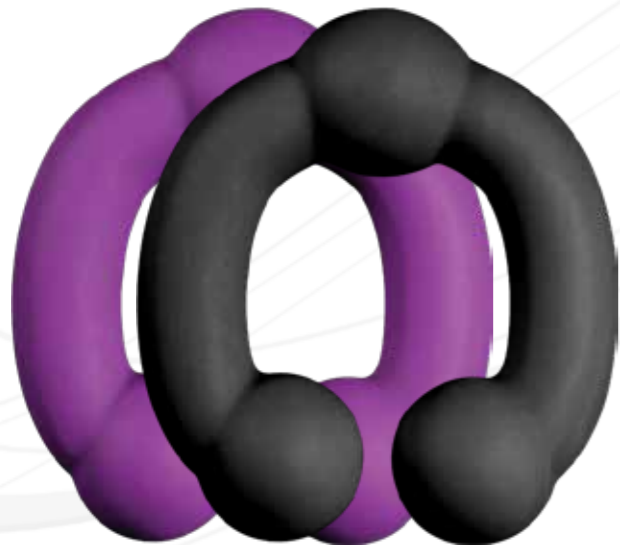

SHAFT INSERTABLE LENGTH
7.8 inches (200mm)

SHAFT DIAMETER
1.3 inches (35mm)

SKU: NO001 O Black | Case count: 29
SKU: NO002 O Purple | Case count: 29

AVAILABLE COLOURS

-  Waterproof / submersible
-  100% body safe silicone
-  Phthalate free