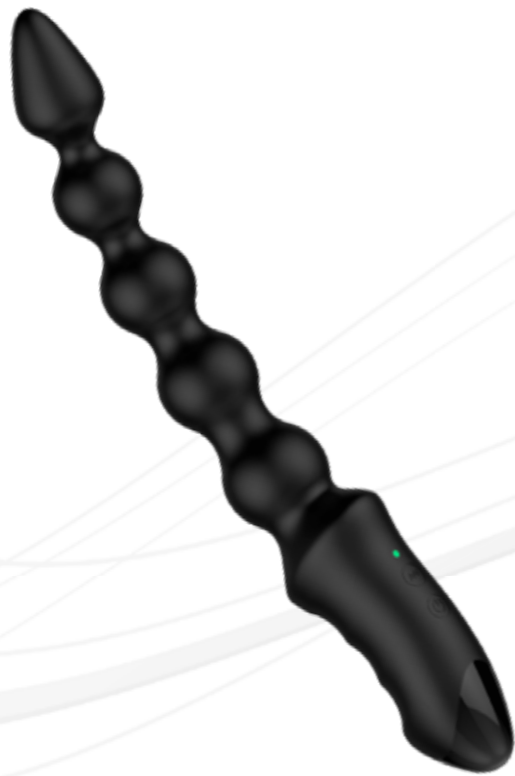

SHAFT INSERTABLE LENGTH
3 inches (77.5mm)

SHAFT DIAMETER
1.3 inches (33.5mm) at widest point

SKU: TOR001 Tornado | CASE COUNT: 24

AVAILABLE COLOUR

- 6 shaft vibration modes
- 100% body safe silicone
- 3 rotation modes
- USB rechargeable
- Waterproof / submersible
- Phthalate free

NEXUS BENDZ PROBE EDITION

Truly versatile! This toy has a dual density, rippled, bendable, vibrating shaft. Can be used vaginally or anally, internally or externally. The handle makes control easy whether using alone or with a partner. 6 vibration settings to choose from.