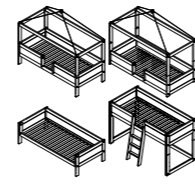

4-IN-1 BED WITH CANOPY
H128/161 x W207 x D 102/124
Ground clearance below the bed 2 / 25 / 89 CM

Standard slats
ART. 47170
Luxury slats
ART. 471701

| Straight/standard slats
ART. 47370
| Straight/luxury slats
ART. 473701
/ Slanted/standard slats
ART. 473702
/ Slanted/luxury slats
ART. 4737021

Standard slats
ART. 47270
Luxury slats
ART. 472701

Standard slats
ART. 47611
Luxury slats
ART. 476111

Standard slats
ART. 47611
Luxury slats
ART. 476111

Standard slats
ART. 49611
Luxury slats
ART. 496111

Whitewash - 01W
White lacquered - 10

Whitewash - 01W
White lacquered - 10

Whitewash - 01W
White lacquered - 10

Whitewash - 01W
White lacquered - 10

Whitewash - 01W
White lacquered - 10

Whitewash - 01W
White lacquered - 10