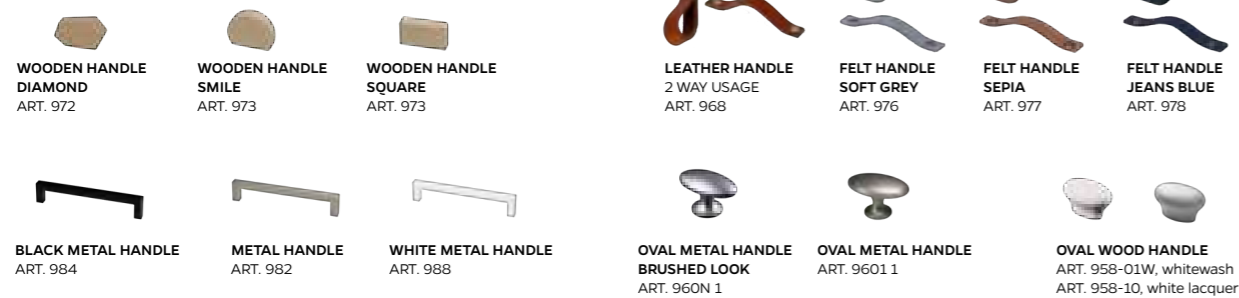

WARDROBE SYSTEM

DOORS

*DOES NOT APPLY TO CORNER WARDROBE

EXTRAS

DOES NOT APPLY TO CORNER WARDROBE

HANDLES

ADDITIONAL LED CLOTHING RAIL
FOR 50 CM
ART. 989
L 47,2 cm

FOR 100 CM
ART. 990
L 96,3 cm