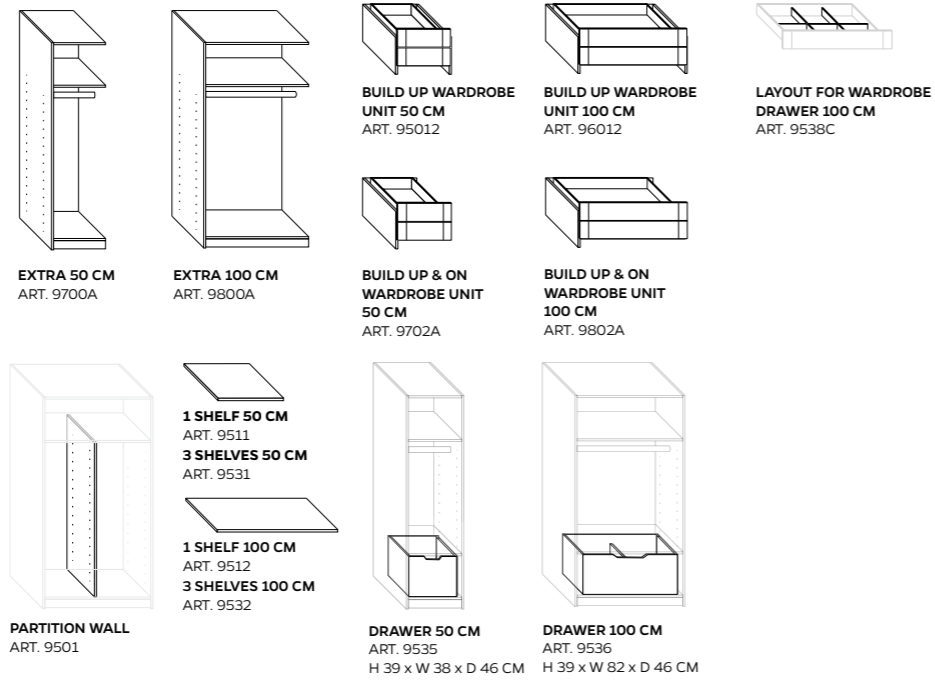

WARDROBE SYSTEM

DOORS

*DOES NOT APPLY TO CORNER WARDROBE

EXTRAS

DOES NOT APPLY TO CORNER WARDROBE

HANDLES

ADDITIONAL LED CLOTHING RAIL
FOR 50 CM
ART. 989
L 47,2 cm

FOR 100 CM
ART. 990
L 96,3 cm