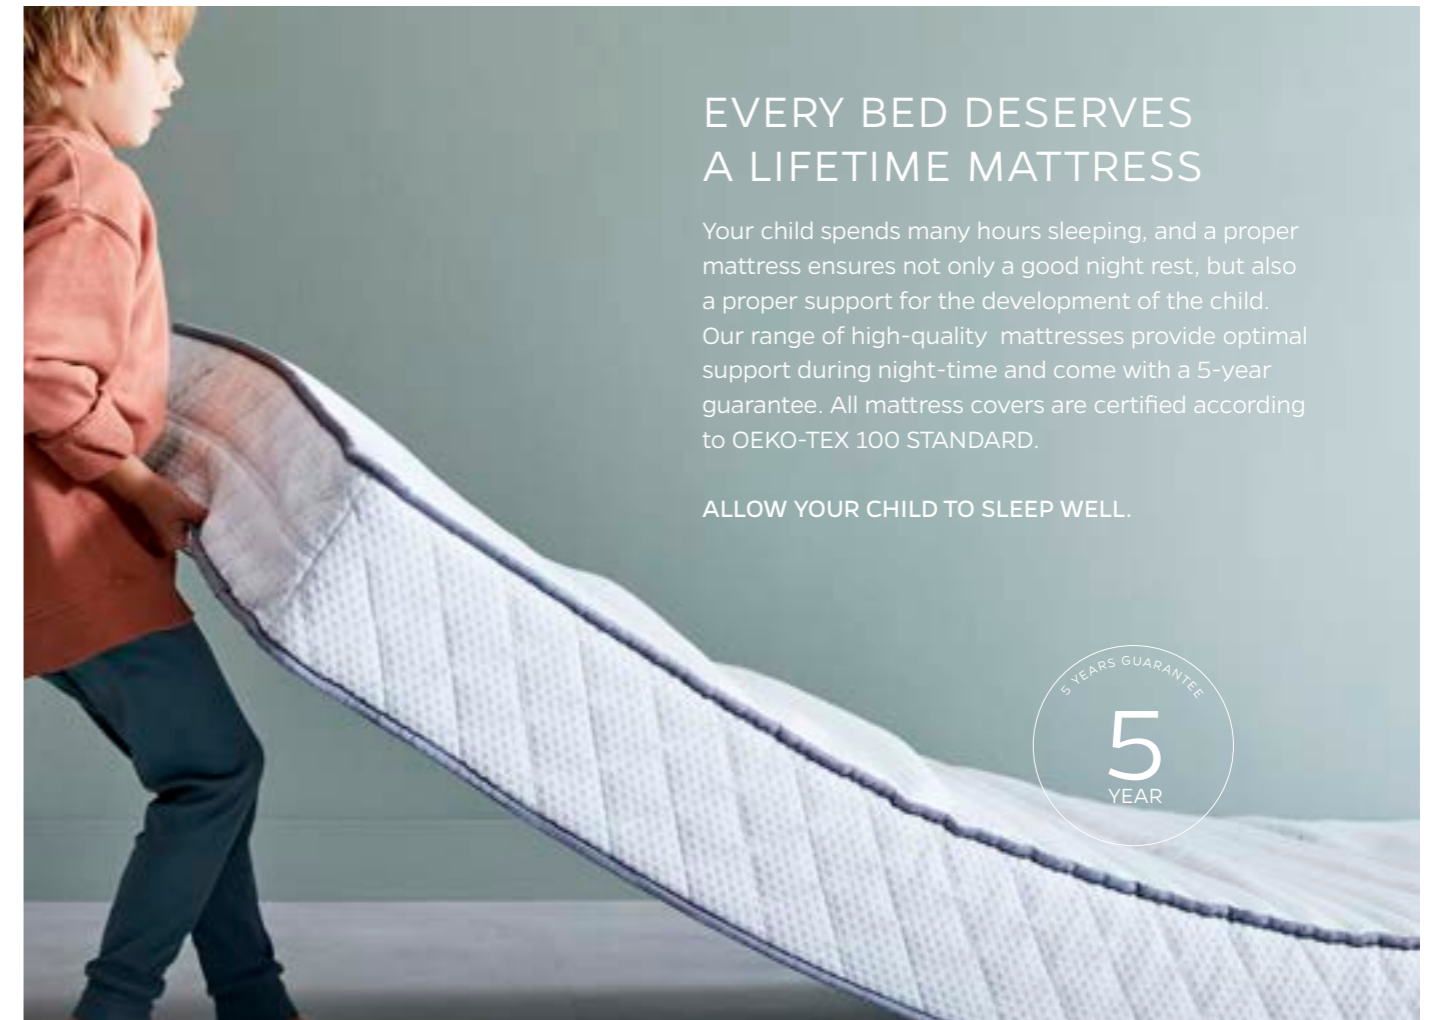

EVERY BED DESERVES A LIFETIME MATTRESS

Your child spends many hours sleeping, and a proper mattress ensures not only a good night rest, but also a proper support for the development of the child. Our range of high-quality mattresses provide optimal support during night-time and come with a 5-year guarantee. All mattress covers are certified according to OEKO-TEX 100 STANDARD.

ALLOW YOUR CHILD TO SLEEP WELL.

The height of our mattresses are 12-14 cm and 14-16 cm for pocket spring. This gives the child the support it needs, and is the max. height, making sure that our safety guard is still high enough to comply with the safety standard DIN EN 747-1:2015.