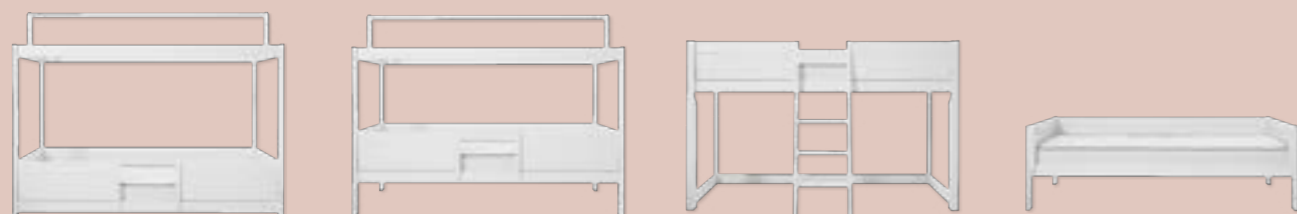

4-IN-1 BED WITH ROOF

4-IN-1 HOUSE BED