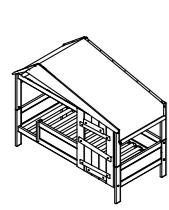

BED OVERVIEW

HIDE OUT LOW
H 165 x W 207 x D 102/132
Ground clearance below the bed 25 CM