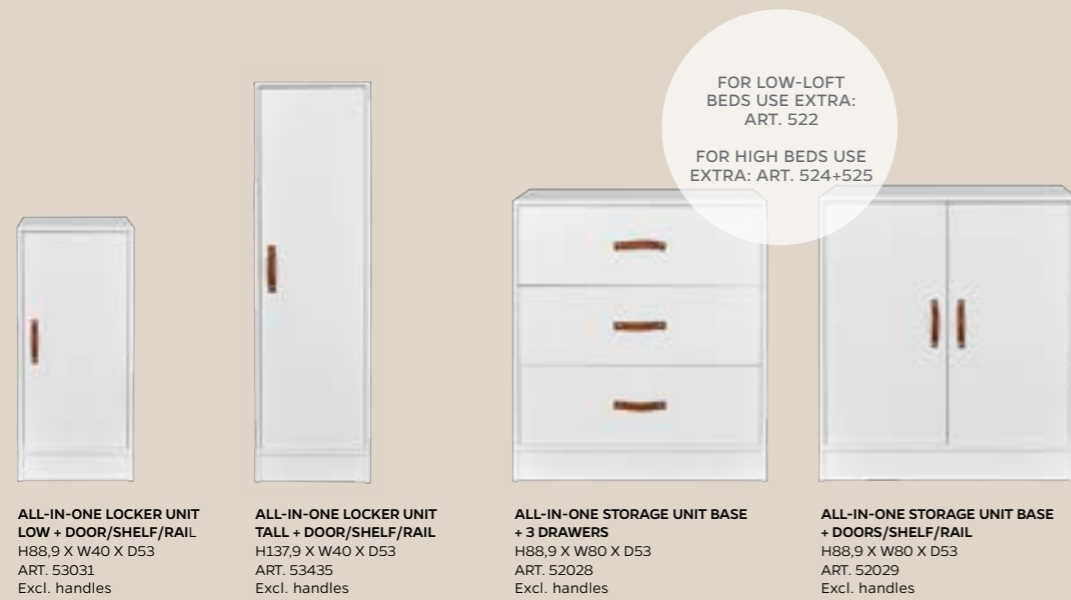

OPTIMIZE YOUR BED

Our LIFETIME high, semi-high and low-loft beds offer additional space under the bed that can be used creatively. Our ALL-IN-ONE storage system is designed to fit perfectly into the space under the bed.

The open space can be transformed into functional and clever storage solutions. That way you might not even need a wardrobe. All modular items are free-standing units and can also be placed individually in the room.

SEMI-HIGH BED WITH STEPLADDER