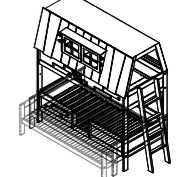

BUNK BED MY HANGOUT 90
H 227 x W 248 x D 102

- Standard slats
  ART. 47669 (90)

- Whitewash - 01W
- White lacquered - 10

BUNK BED MY HANGOUT 120
H 227 x W 248 x D 132

- Luxury slats
  ART. 476691 (90)
  ART. 471270 (120)
  ART. 471470 (140)

BUNK BED MY HANGOUT 140
H 227 x W 248 x D 152
Ground clearance below the bed 25 CM