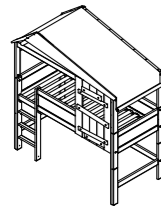

BED OVERVIEW

HIDE OUT LOW
H 165 x W 207 x D 102/132
Ground clearance below the bed 25 CM

SEMI-HIGH HIDEOUT
H 229 x W 207 x D 102/132
Ground clearance below the bed 89 CM

SEMI-HIGH HIDEOUT WITH STEPLADDER
H 229 x W 257 x D 102/132
Ground clearance below the bed 89 CM