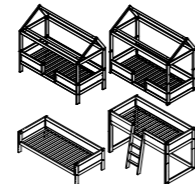

4-IN-1 HOUSE BED
H 128/181 x B 207 x D102/124
Ground clearance below the bed 2/25/89 CM