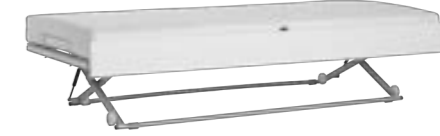

SEMI-AUTOMATIC POP UP BED FOR BASIC BED
H8,5/33 x W198 x D90
ART. 7049-10