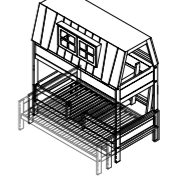

MY HANGOUT 90
H 227 x W 207 x D 102

- Standard slats
  ART. 47667 (90)

- Whitewash - 01W
- White lacquered - 10