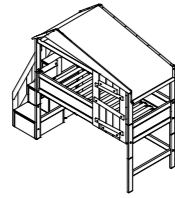

BED OVERVIEW

HIDE OUT LOW
H 165 x W 207 x D 102/132
Ground clearance below the bed 25 CM

SEMI-HIGH HIDEOUT
H 229 x W 207 x D 102/132
Ground clearance below the bed 89 CM

SEMI-HIGH HIDEOUT WITH STEPLADDER
H 229 x W 257 x D 102/132
Ground clearance below the bed 89 CM