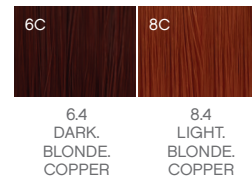

COLOR.ME
by KEVIN.MURPHY
**SWATCH
CHART**

NATURALS

NATURAL .0

BEIGE .2

BEIGE.VIOLET .28

CHOCOLATE .7

CHOCOLATE.ASH .71

WARM

GOLD.ASH.31

GOLD .3

GOLD.COPPER.34

COPPER.GOLD .43

COPPER .4

COPPER.RED .46

RED.COPPER .64

RED .6

RED.INTENSE .66

COOL

NATURAL.INTENSE .00

ASH.INTENSE .11

ASH .1

MAHOGANY .5

VIOLET.RED .86

VIOLET .8