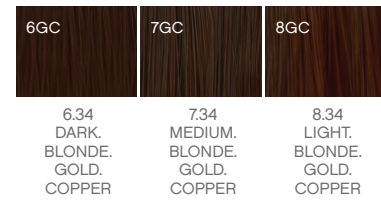

COLOR.ME
by KEVIN.MURPHY
**SWATCH
CHART**

NATURALS

NATURAL .0

BEIGE .2

BEIGE.VIOLET .28

CHOCOLATE .7

CHOCOLATE.ASH .71

WARM

GOLD.ASH.31

GOLD .3

GOLD.COPPER.34

COPPER.GOLD .43

COPPER .4

COPPER.RED .46

RED.COPPER .64

RED .6

RED.INTENSE .66

COOL

NATURAL.INTENSE .00

ASH.INTENSE .11

ASH .1

MAHOGANY .5

VIOLET.RED .86

VIOLET .8