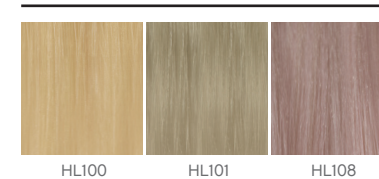

COLOR.ME
by KEVIN.MURPHY
**SWATCH
CHART**

NATURALS

NATURAL .0

BEIGE .2

BEIGE.VIOLET .28

CHOCOLATE .7

CHOCOLATE.ASH .71

WARM

GOLD.ASH.31

GOLD .3

GOLD.COPPER.34

COPPER.GOLD .43

COPPER .4

COPPER.RED .46

RED.COPPER .64

RED .6

RED.INTENSE .66

COOL

NATURAL.INTENSE .00

ASH.INTENSE .11

ASH .1

MAHOGANY .5

VIOLET.RED .86

VIOLET .8

VIOLET.INTENSE .88

VIOLET.ASH .81

HIGH.LIFT

SPECIAL

BOOSTERS

TONERS

KEVIN.MURPHY

KEVINMURPHY.COM.AU