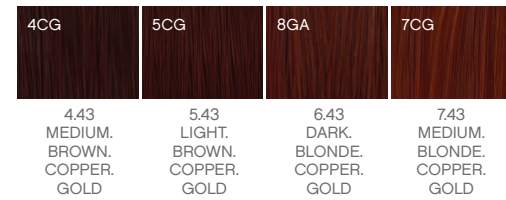

COLOR.ME
by KEVIN.MURPHY
**SWATCH
CHART**

NATURALS

NATURAL .0

BEIGE .2

BEIGE.VIOLET .28

CHOCOLATE .7

CHOCOLATE.ASH .71

WARM

GOLD.ASH.31

GOLD .3

GOLD.COPPER.34

COPPER.GOLD .43

COPPER .4

COPPER.RED .46

RED.COPPER .64

RED .6

RED.INTENSE .66

COOL

NATURAL.INTENSE .00

ASH.INTENSE .11

ASH .1

MAHOGANY .5

VIOLET.RED .86

VIOLET .8

VIOLET.INTENSE .88

VIOLET.ASH .81

HIGH.LIFT

SPECIAL

BOOSTERS

TONERS

KEVIN.MURPHY

KEVINMURPHY.COM.AU