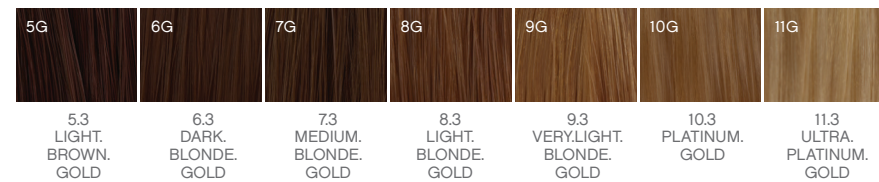

COLOR.ME
by KEVIN.MURPHY
**SWATCH
CHART**

NATURALS

NATURAL .0

BEIGE .2

BEIGE.VIOLET .28

CHOCOLATE .7

CHOCOLATE.ASH .71

WARM

GOLD.ASH.31

GOLD .3

GOLD.COPPER.34

COPPER.GOLD .43

COPPER .4

COPPER.RED .46

RED.COPPER .64

RED .6

RED.INTENSE .66

COOL

NATURAL.INTENSE .00

ASH.INTENSE .11

ASH .1

MAHOGANY .5

VIOLET.RED .86

VIOLET .8