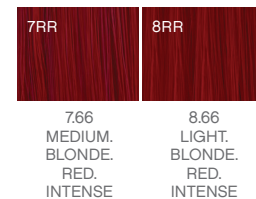

COLOR.ME
by KEVIN.MURPHY
**SWATCH
CHART**

NATURALS

NATURAL .0

BEIGE .2

BEIGE.VIOLET .28

CHOCOLATE .7

CHOCOLATE.ASH .71

WARM

GOLD.ASH.31

GOLD .3

GOLD.COPPER.34

COPPER.GOLD .43

COPPER .4

COPPER.RED .46

RED.COPPER .64

RED .6

RED.INTENSE .66

COOL

NATURAL.INTENSE .00

ASH.INTENSE .11

ASH .1

MAHOGANY .5

VIOLET.RED .86

VIOLET .8