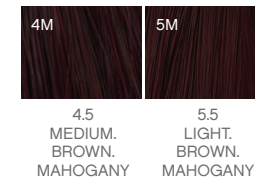

COLOR.ME
by KEVIN.MURPHY
**SWATCH
CHART**

NATURALS

NATURAL .0

BEIGE .2

BEIGE.VIOLET .28

CHOCOLATE .7

CHOCOLATE.ASH .71

WARM

GOLD.ASH.31

GOLD .3

GOLD.COPPER.34

COPPER.GOLD .43

COPPER .4

COPPER.RED .46

RED.COPPER .64

RED .6

RED.INTENSE .66

COOL

NATURAL.INTENSE .00

ASH.INTENSE .11

ASH .1

MAHOGANY .5

VIOLET.RED .86

VIOLET .8

VIOLET.INTENSE .88

VIOLET.ASH .81

HIGH.LIFT

SPECIAL

BOOSTERS

TONERS

KEVIN.MURPHY

KEVINMURPHY.COM.AU