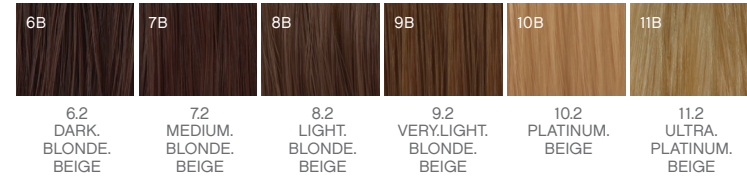

COLOR.ME
by KEVIN.MURPHY
**SWATCH
CHART**

NATURALS

NATURAL .0

BEIGE .2

BEIGE.VIOLET .28

CHOCOLATE .7

CHOCOLATE.ASH .71

WARM

GOLD.ASH.31

GOLD .3

GOLD.COPPER.34

COPPER.GOLD .43

COPPER .4

COPPER.RED .46

RED.COPPER .64

RED .6

RED.INTENSE .66

COOL

NATURAL.INTENSE .00

ASH.INTENSE .11

ASH .1

MAHOGANY .5

VIOLET.RED .86

VIOLET .8