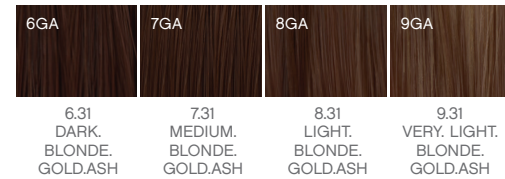

COLOR.ME
by KEVIN.MURPHY
**SWATCH
CHART**

NATURALS

NATURAL .0

BEIGE .2

BEIGE.VIOLET .28

CHOCOLATE .7

CHOCOLATE.ASH .71

WARM

GOLD.ASH.31

GOLD .3

GOLD.COPPER.34

COPPER.GOLD .43

COPPER .4

COPPER.RED .46

RED.COPPER .64

RED .6

RED.INTENSE .66

COOL

NATURAL.INTENSE .00

ASH.INTENSE .11

ASH .1

MAHOGANY .5

VIOLET.RED .86

VIOLET .8