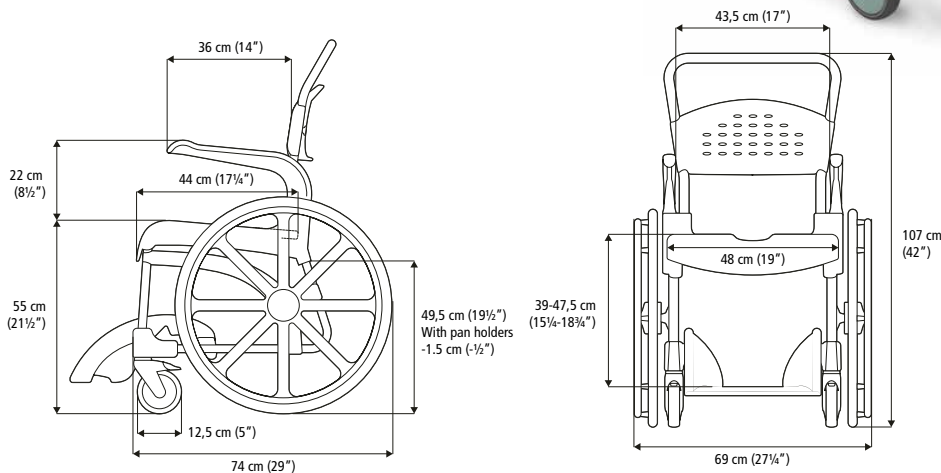

Etac Clean 24"

This variant of Etac Clean is suitable for those who can operate the chair independently and want to maximise their mobility.

Easy to manoeuvre, for the independent user

The Etac Clean 24-inch wheels are positioned to make it easy to manoeuvre the chair without compromising user safety or comfort. It is easy to transfer to and from the chair thanks to the large, unrestricted seat in front of the wheels. The brake handles are also positioned below the seat so that they do not get in the way during transfer, while remaining easy to reach.

Etac Clean 24" has the same basic benefits as the other members of the Clean family – but allows the user to operate the chair independently.

Etac Clean 24"

55 cm (21 3/4) with 24" rear wheels, white
55 cm (21 3/4) with 24" rear wheels, lagoon green

80229276
80229216

Width

69 cm

Width between arm supports

43.5 cm

Seat height

55 cm

Seat width

48 cm

Seat depth

44 cm

Weight

20 kg

Maximum user weight

130 kg

Material

Rear wheel adapter: aluminum
Rear Wheels: polyamide, solid tires
Chassis: Powder-painted steel tubing
Seat/back support: Polypropylene
Arm supports: Polypropylene
Foot support: Polypropylene
Caster brackets: Polyamide
Castors, lockable, ball-bearing: Polyamide/TPE

Maintenance

Clean the product with a solvent-free cleaning agent (pH level 5–9), or with a 70% disinfectant solution. Can be decontaminated at max 85°C / 185°F if so required.