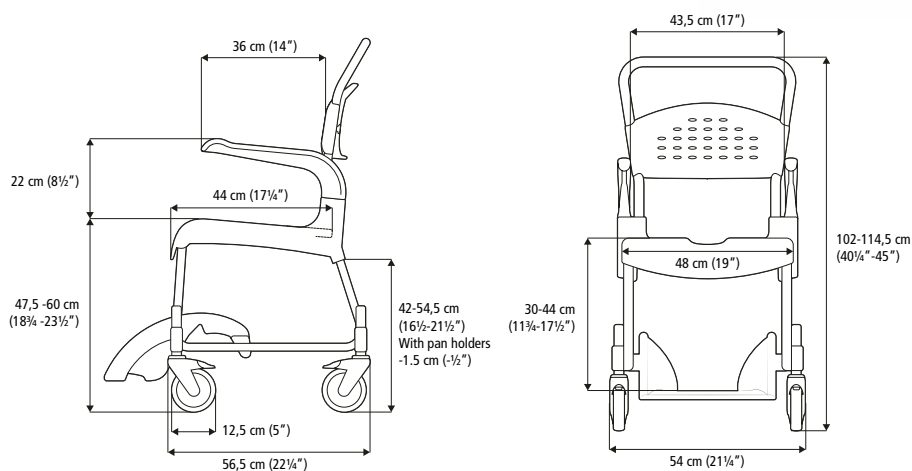

Etac Clean Height Adjustable

In addition to all the features of the basic model, this variant allows you to adjust the height of the seat.

Adjust the height for a perfect fit

The possibility of adjusting the seat height means that Etac Clean Height Adjustable can be tailor-made to suit the user's needs – for example to make transfers easier or to fit perfectly over the toilet. Adjustment is simple and no tools are required.

Etac Clean Height Adjustable has the same basic benefits as the other members of the Clean family – but is also height-adjustable up to 60 cm, and has a greater range of foot supports and calf supports.

Etac Clean Height Adjustable

4 lockable wheels, white

80229208

Maximum user weight

130 kg

Width
55 cm

Width between arm supports
43.5 cm

Seat height
47.5–60.0 cm

Seat width
48 cm

Seat depth
44 cm

Weight
14.2 kg

Material

Chassis: Powder coated steel tubing
Seat/Back support: Polypropylene
Arm supports: Polypropylene
Foot support: Polypropylene
Castors with ball, bearings: Polyamide/TPE/Stainless steel tubing
Castor height adjustment tubes: Stainless steel

Maintenance

Clean the product with a solvent-free cleaning agent (pH level 5–9), or with a 70% disinfectant solution. Can be decontaminated at max 85°C / 185°F if so required.