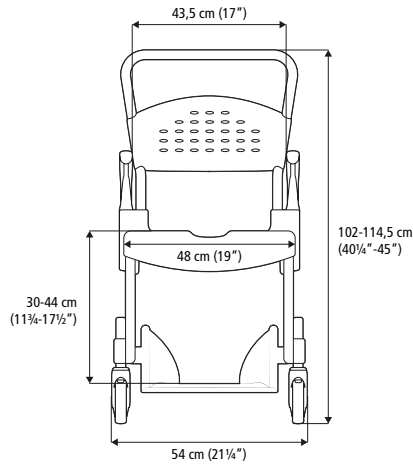

Features

Slim but roomy

The smart design gives Etac Clean a large and comfortable seating area even though the chair is neat and slim.

Fits over the toilet

Thanks to the upright operating handle, the chair is a perfect fit, even over wall-mounted toilets.

Easy access

The chair is open at the back to facilitate access for hygiene purposes.

Foot support designed for feet

The practical foot support has a soft, rounded shape which gives the feet extra comfort and protection.