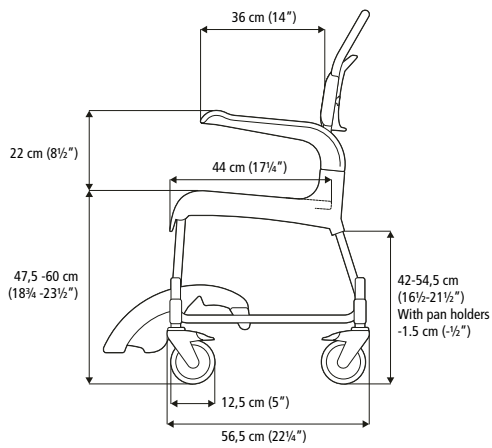

Features

Slim but roomy

The smart design gives Etac Clean a large and comfortable seating area even though the chair is neat and slim.

Fits over the toilet

Thanks to the upright operating handle, the chair is a perfect fit, even over wall-mounted toilets.

Easy access

The chair is open at the back to facilitate access for hygiene purposes.

Foot support designed for feet

The practical foot support has a soft, rounded shape which gives the feet extra comfort and protection.