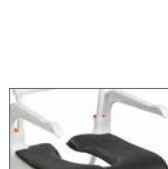

Soft pad
Grey: 80209260
Heat-reflecting with a non-slip surface. Recess width: 17 cm (6¾"). Material: polyethylene. Cleaning max max. 60° C (140 °F) or with alcohol wipe.