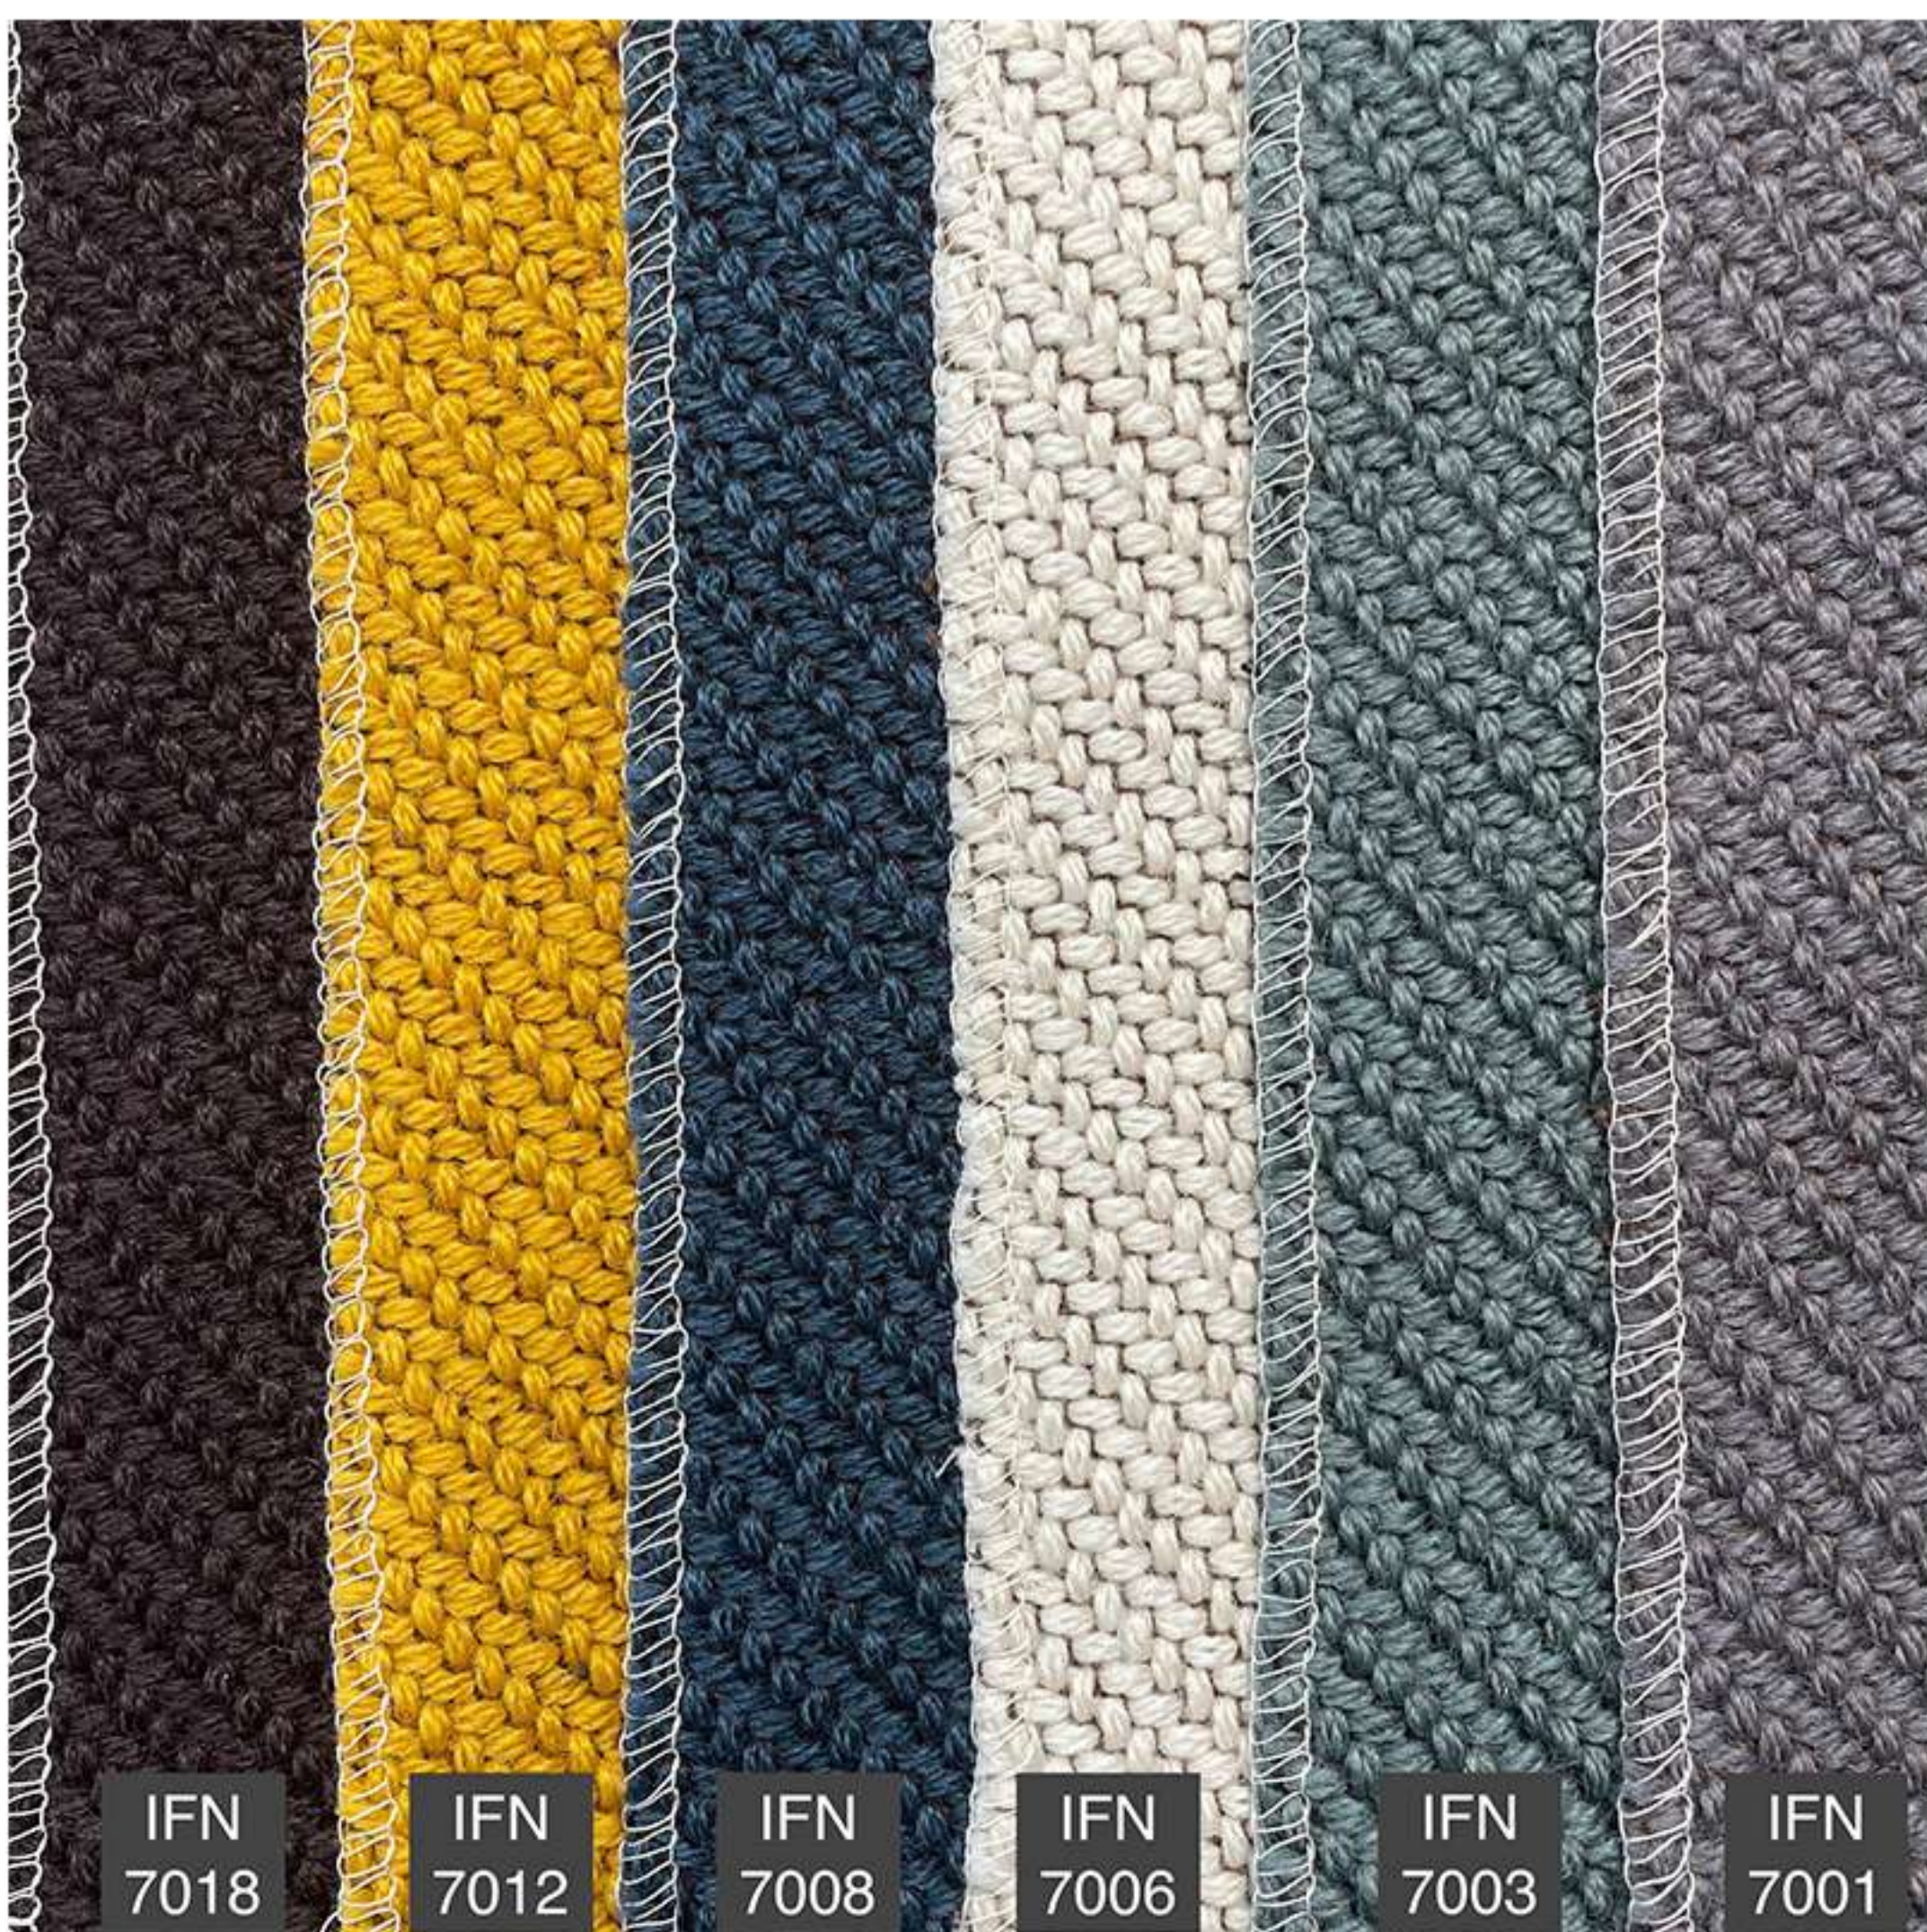

Rank A/Elias

Rank A/Luke

Rank A/Pedro

Rank A/Satch

Rank A/Vegan Leather

LOUCA
fabric samples

Rank B/IFN7063-7071

Rank B/INF7228-7239

Rank C/Fagioli

Rank C/Lattuga

Rank C/IFN7001-7018

Rank C/IFN7273-7285

Rank D/Zucca

Rank D/Melanzana

LOUCA
fabric samples