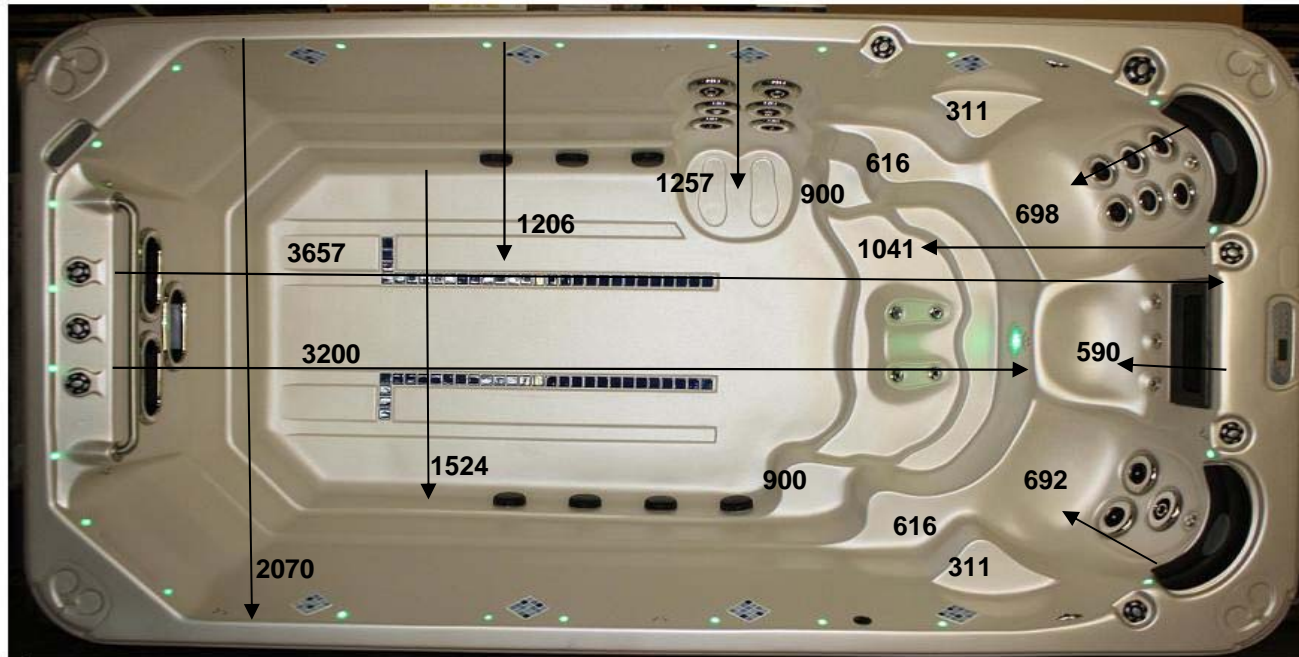

FREESTYLE 14

Catalina Spas™
The World's Finest Spas

Dimensions in mm and are approximate

Depth: 1300
Length: 4270
Width: 2280