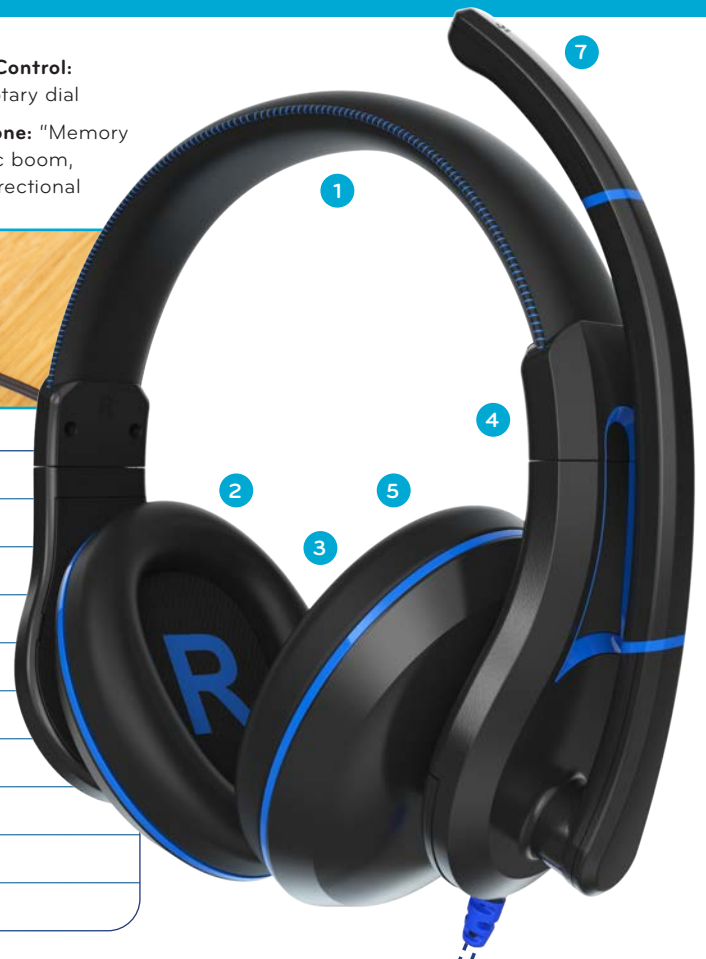

SPECIFICATIONS

FREQUENCY	20-20,000Hz
SENSITIVITY	92Db +/- 3Db
IMPEDANCE	32 ohms
CORD LENGTH	1.3 meters
CORD MATERIAL	Braided fabric cable
DRIVER UNIT	40mm (neodymium magnet)
MICROPHONE CAPSULE	Omni-directional
PLUG TYPE	3.5mm TRRS
VOLUME CONTROL	Rotary
WARRANTY	2-year