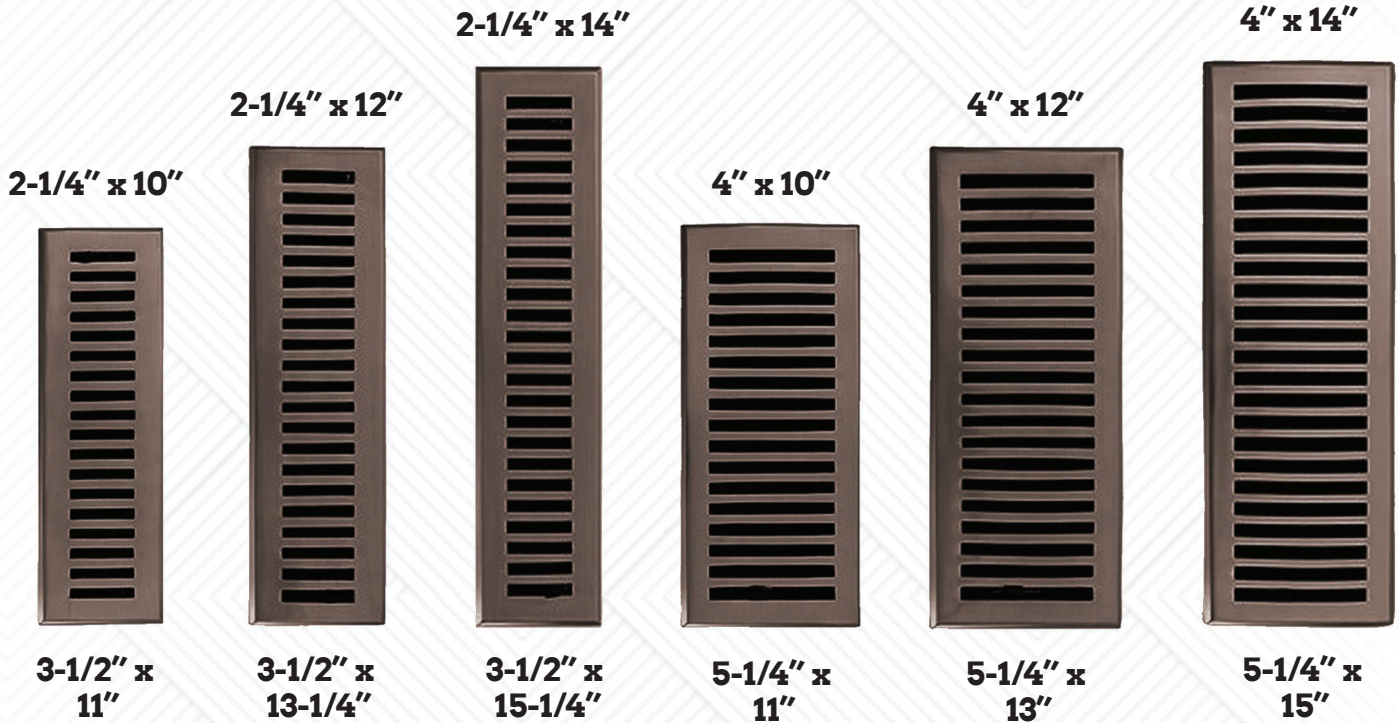

Seaside & HRV Price List Printed Separately from Catalog

For terms and conditions visit our website at www.CoastalBronze.com/terms

All louvers are roughly 2" deep and can fully open (vertical) or close (horizontal).
All Louvers are black powder coated steel and have a rubber tip lever.

2-1/4" & 3" Vents - 1 Louver Sheet
4" Vents - 2 Louver Sheets
6" Vents - 3 Louver Sheets

Louvers are easily removable by removing 4 screws. All vents include louvers.

Any vent can be ordered for floor, wall or ceiling mounting. These vents will have 2 screw holes and are sold with matching finish screws.

Dimensions on **top** are the fitted size of the louver, the portion that sits below the floor.
Dimensions on **bottom** are the the surface plate size, the portion that sits on the floor.

These pictures are for visual estimation only, they are not to scale.