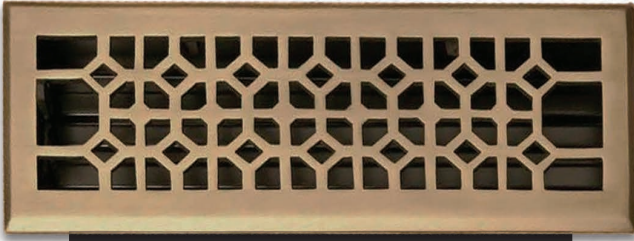

2-1/4" & 3" Vents - 1 Louver Sheet
4" Vents - 2 Louver Sheets
6" Vents - 3 Louver Sheets

Louvers are easily removable by removing 4 screws. All vents include louvers.

Any vent can be ordered for floor, wall or ceiling mounting. These vents will have 2 screw holes and are sold with matching finish screws.

All vents are considered custom and are not returnable.

Please specify when ordering if you need wall or ceiling mountable vents.
6 week average lead time.

3" x 10" size is now available by request. (4-1/4" x 11" Surface Dimension)

Dimensions on **top** are the fitted size of the louver, the portion that sits below the floor.
Dimensions on **bottom** are the the surface plate size, the portion that sits on the floor.

These pictures are for visual estimation only, they are not to scale.

Contemporary Style is shown. Picture does not fully reflect style or finish.

All styles and finishes are now subject to a 6 week lead time.

Legacy Classic

Mission

Victorian

Legacy Scroll

Contemporary

Scroll