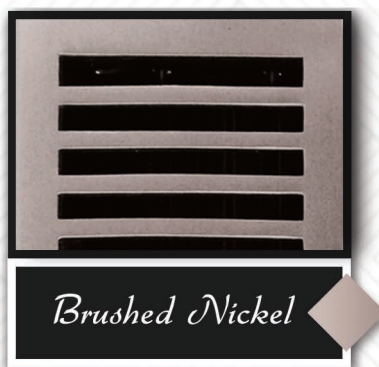

Contemporary Style is shown. Picture does not fully reflect style or finish.

All styles and finishes are now subject to a 6 week lead time.

Legacy Classic

Mission

Victorian

Legacy Scroll

Contemporary

Scroll

Oriental

Art Deco

All Brass vents are available in every style, size, and finish except Black.
 All Iron vents are available in every style and size, but only come in Black.

Style	Sizes	Metal	Finish
01 - Legacy Classic	210 - 2-1/4" x 10"	A - Iron	03 - Polished Brass
02 - Oriental	212 - 2-1/4" x 12"	C - Brass	05 - Antique Brass
03 - Victorian	214 - 2-1/4" x 14"		10 - Oil-Rubbed Bronze
04 - Contemporary	310 - 3" x 10"		15 - Brushed Nickel
05 - Mission	410 - 4" x 10"		19 - Black (Iron Only)
06 - Scroll	412 - 4" x 12"		26 - Polished Chrome
07 - Legacy Scroll	414 - 4" x 14"		
08 - Art Deco	610 - 6" x 10"		
	612 - 6" x 12"		
	614 - 6" x 14"		