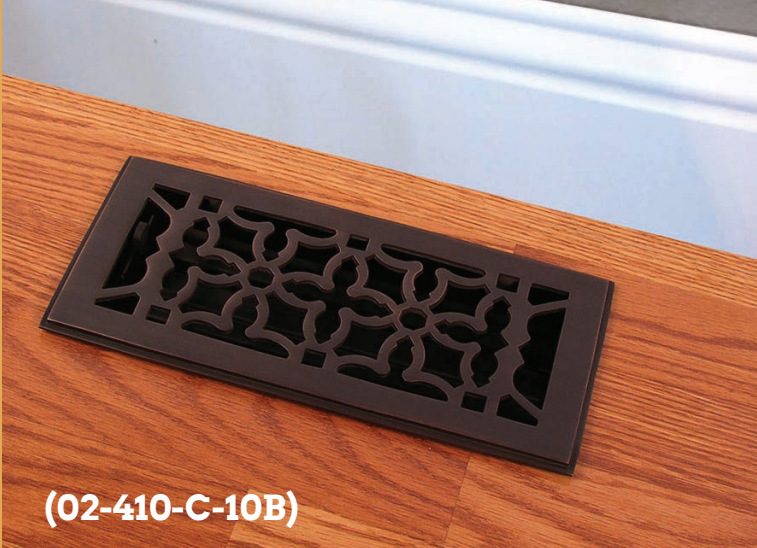

01 - 412 - C - 05

This product would be a Legacy Classic 4" x 12" made of Brass with an Antique Brass Finish

(04-410-C-15)

(04-412-C-26)

(02-410-C-10B)

(03-410-C-05)

(08-412-C-15)

(05-412-A-19)