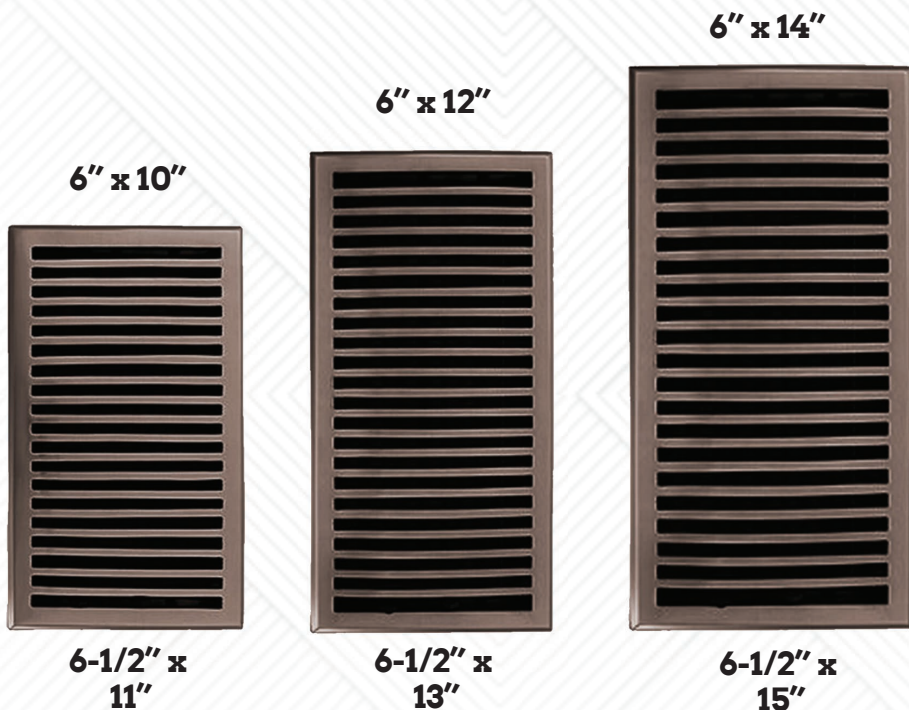

Seaside & HRV Price List Printed Separately from Catalog

For terms and conditions visit our website at www.CoastalBronze.com/terms

All louvers are roughly 2" deep and can fully open (vertical) or close (horizontal).
All Louvers are black powder coated steel and have a rubber tip lever.

2-1/4" & 3" Vents - 1 Louver Sheet
4" Vents - 2 Louver Sheets
6" Vents - 3 Louver Sheets

Louvers are easily removable by removing 4 screws. All vents include louvers.

Any vent can be ordered for floor, wall or ceiling mounting. These vents will have 2 screw holes and are sold with matching finish screws.

Dimensions on **top** are the fitted size of the louver, the portion that sits below the floor.
Dimensions on **bottom** are the the surface plate size, the portion that sits on the floor.

These pictures are for visual estimation only, they are not to scale.