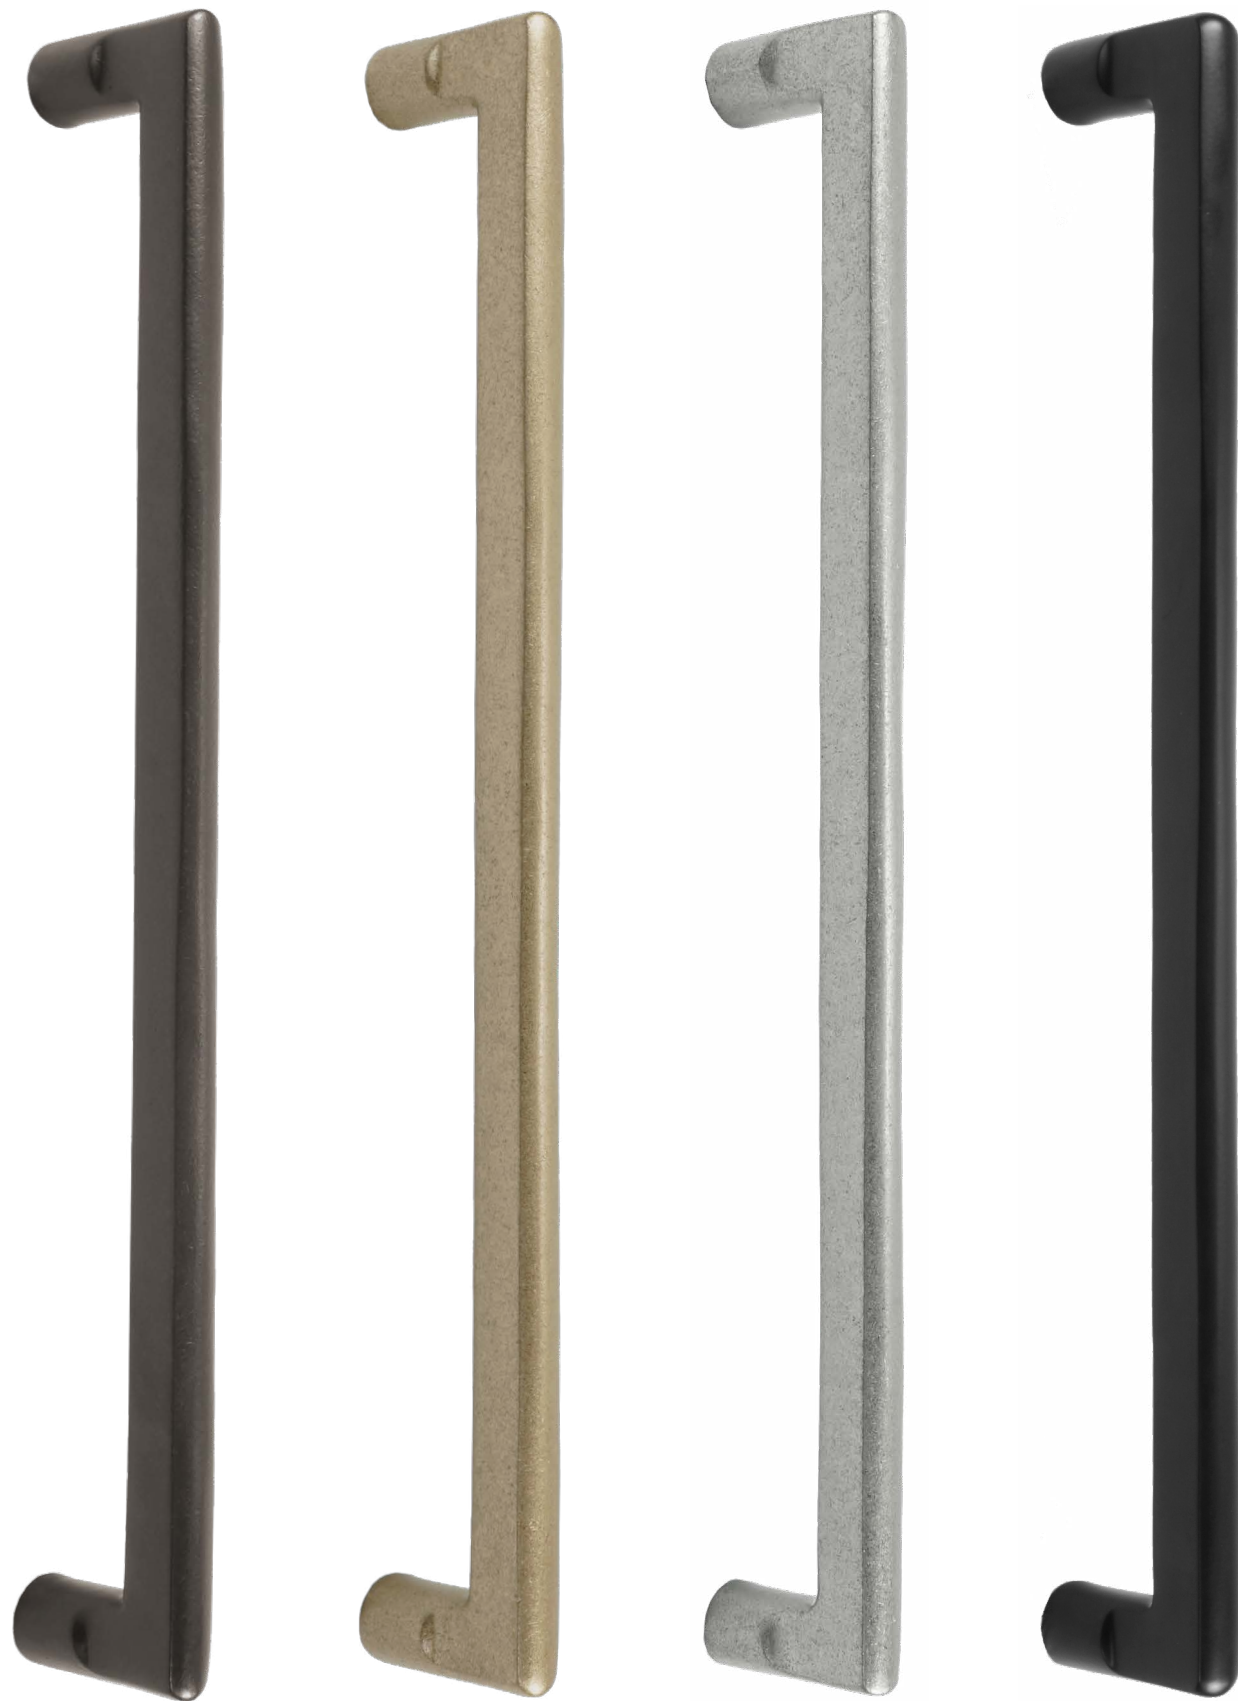

Price Each: \$612.50

Dimensions: 18-5/8" L x 3/4" W

Center-Center: 18" - 457mm

Projection & Grip: 2-3/8" H - 1-1/2" H

Screw: 1/4-20 | Truss Head

05-118-E-A

05-118-C-A

05-118-P-A

05-118-BL-A

Price Each: \$339.00

Dimensions: 18-7/8" L x 5/8" W

Projection & Grip: 2-3/8" H - 1-5/8" H

Center-Center: 18" - 457mm

Screw: 1/4-20 | Truss Head

P: 1-877-227-6603 | **E:** Orders@CoastalBronze.com | **F:** 1-888-778-7889