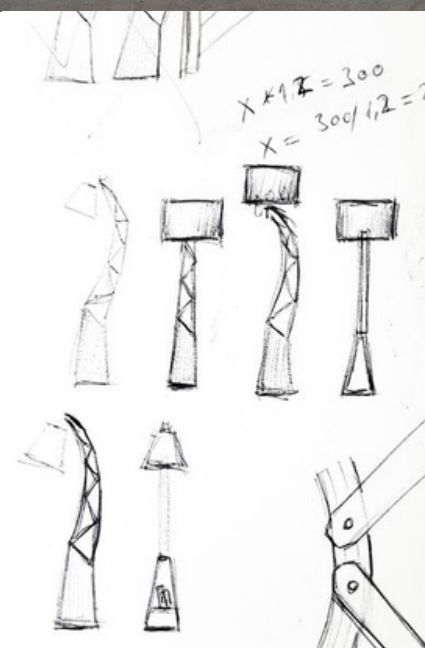

## Dimensions

- lamp height: 180cm/72" (at maximum adjusted arms)
- base size: 40x40x35cm/16x16x14"
- shade size: 22x15x20cm/8.8x6x8"
- electrically adjustable arms (via the actuator)

**ARKA**  
bookshelf floor lamp

**Light source**

- dimmable E27/E26 (max 25W), 110/220V (cord dimmer switch)

**Materials & colors**

- linden wood arms (dark linden or light linden)
- plywood base (satin black)
- black textile shade

**Dimensions**

- lamp height: 210cm/84"
- base size: 40x40x70cm/16x16x28"
- shade size: 40cm/16" diameter, 40cm/16" height

**PERGEL**  
tripod floor lamp

**Light source**

- dimmable E27/E26 (max 25W), 110/220V (cord dimmer switch)

**Materials & colors**

- linden wood arms (dark linden or light linden)
- black textile shade

**Dimensions**

- lamp height: 135cm/54" (without the shade),
- 175cm/70" (with the shade)
- shade size: 40cm/16" diameter, 40cm/16" height